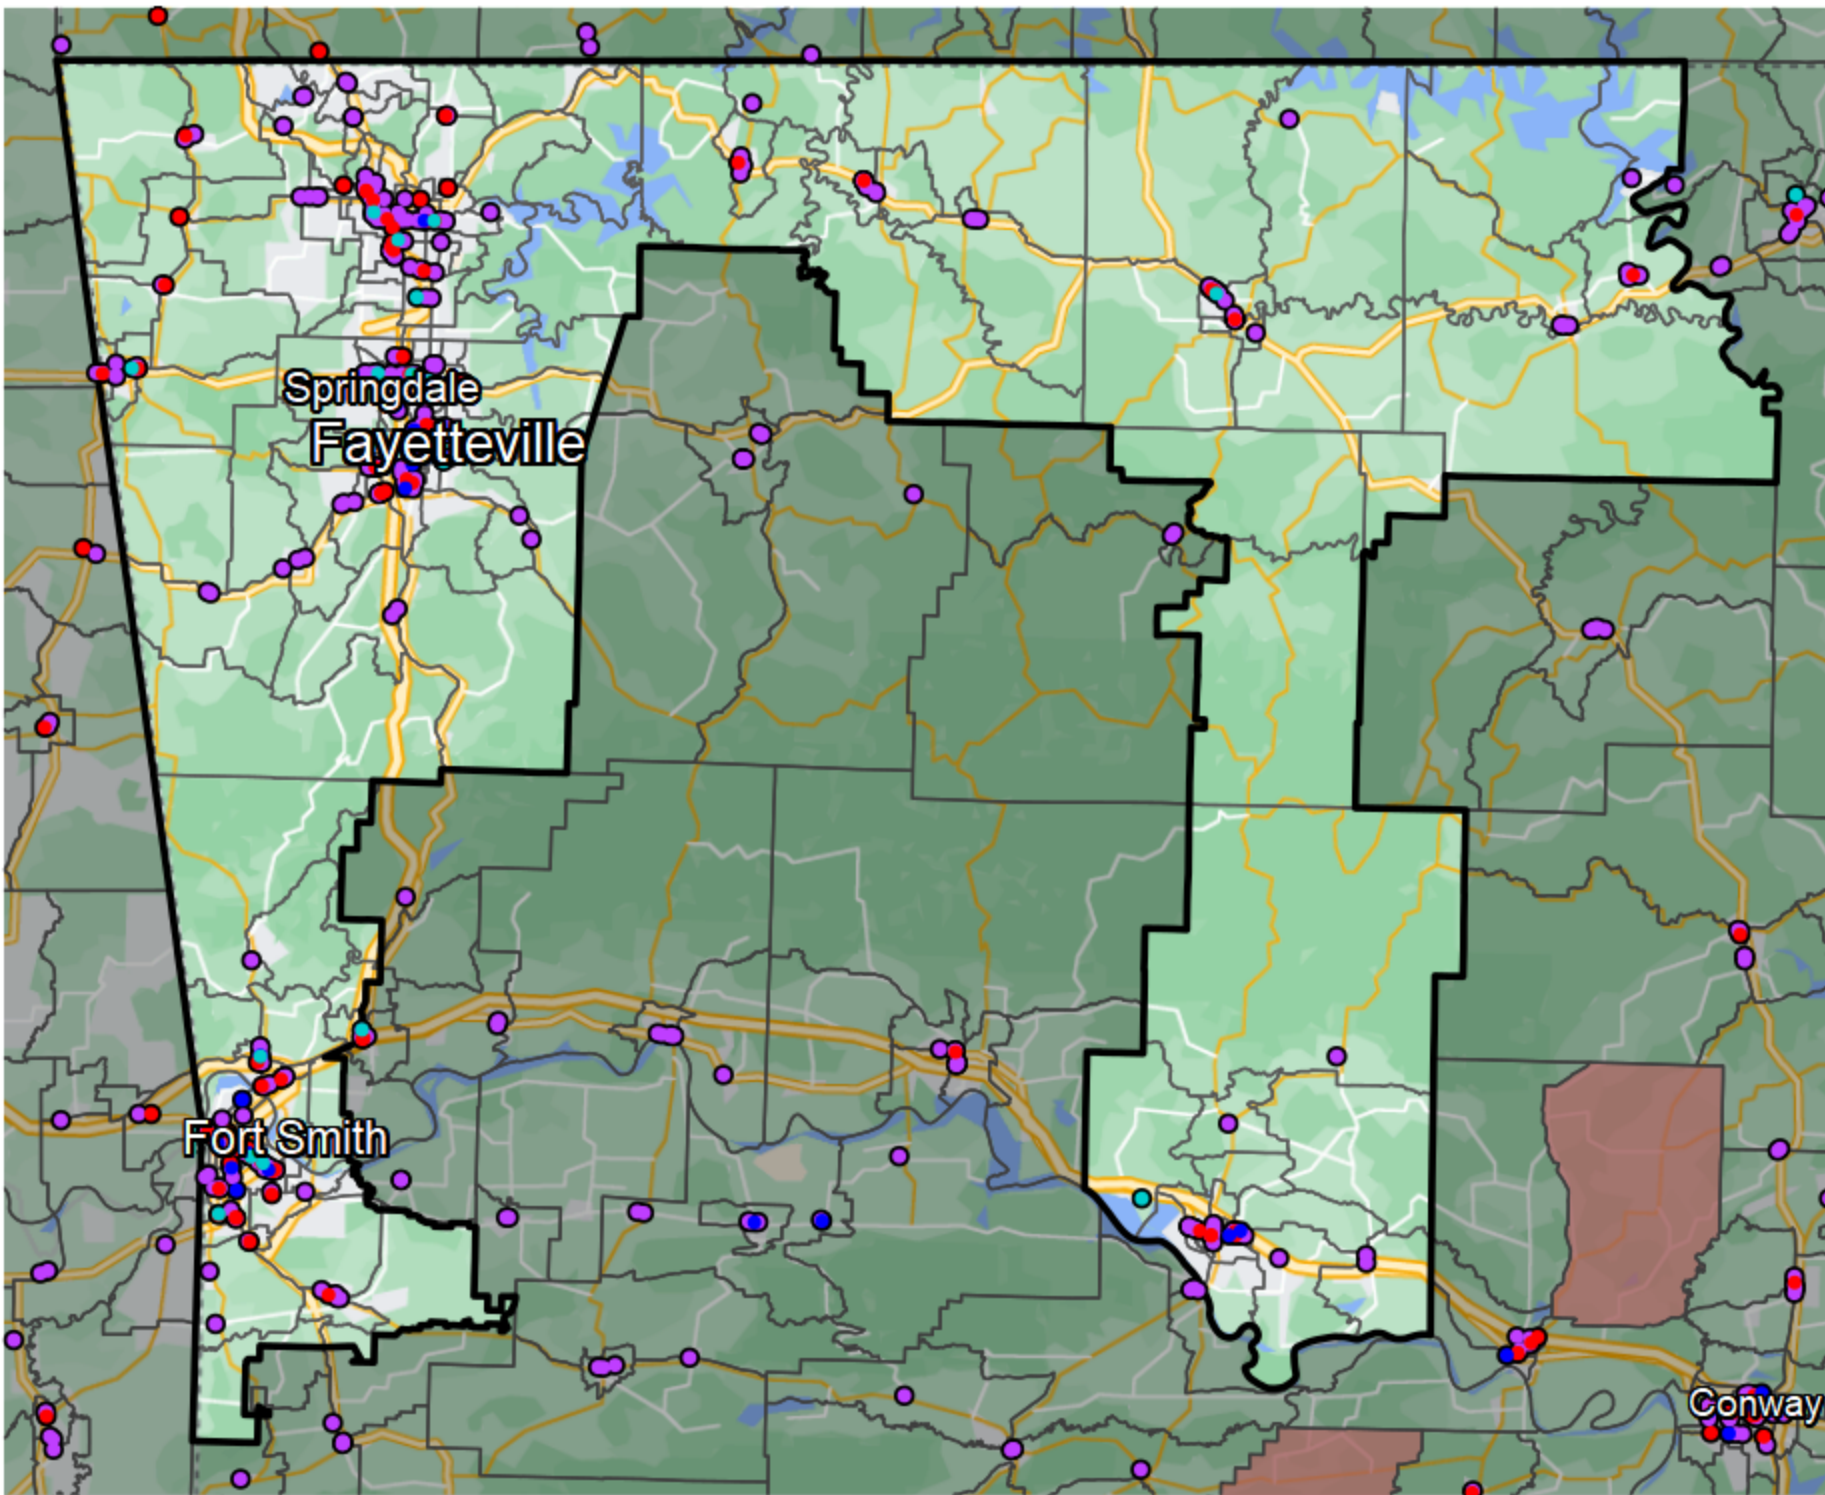

## Arkansas - Congressional District 3

### Banking Desert

No Branches within 10 Miles of Population Center