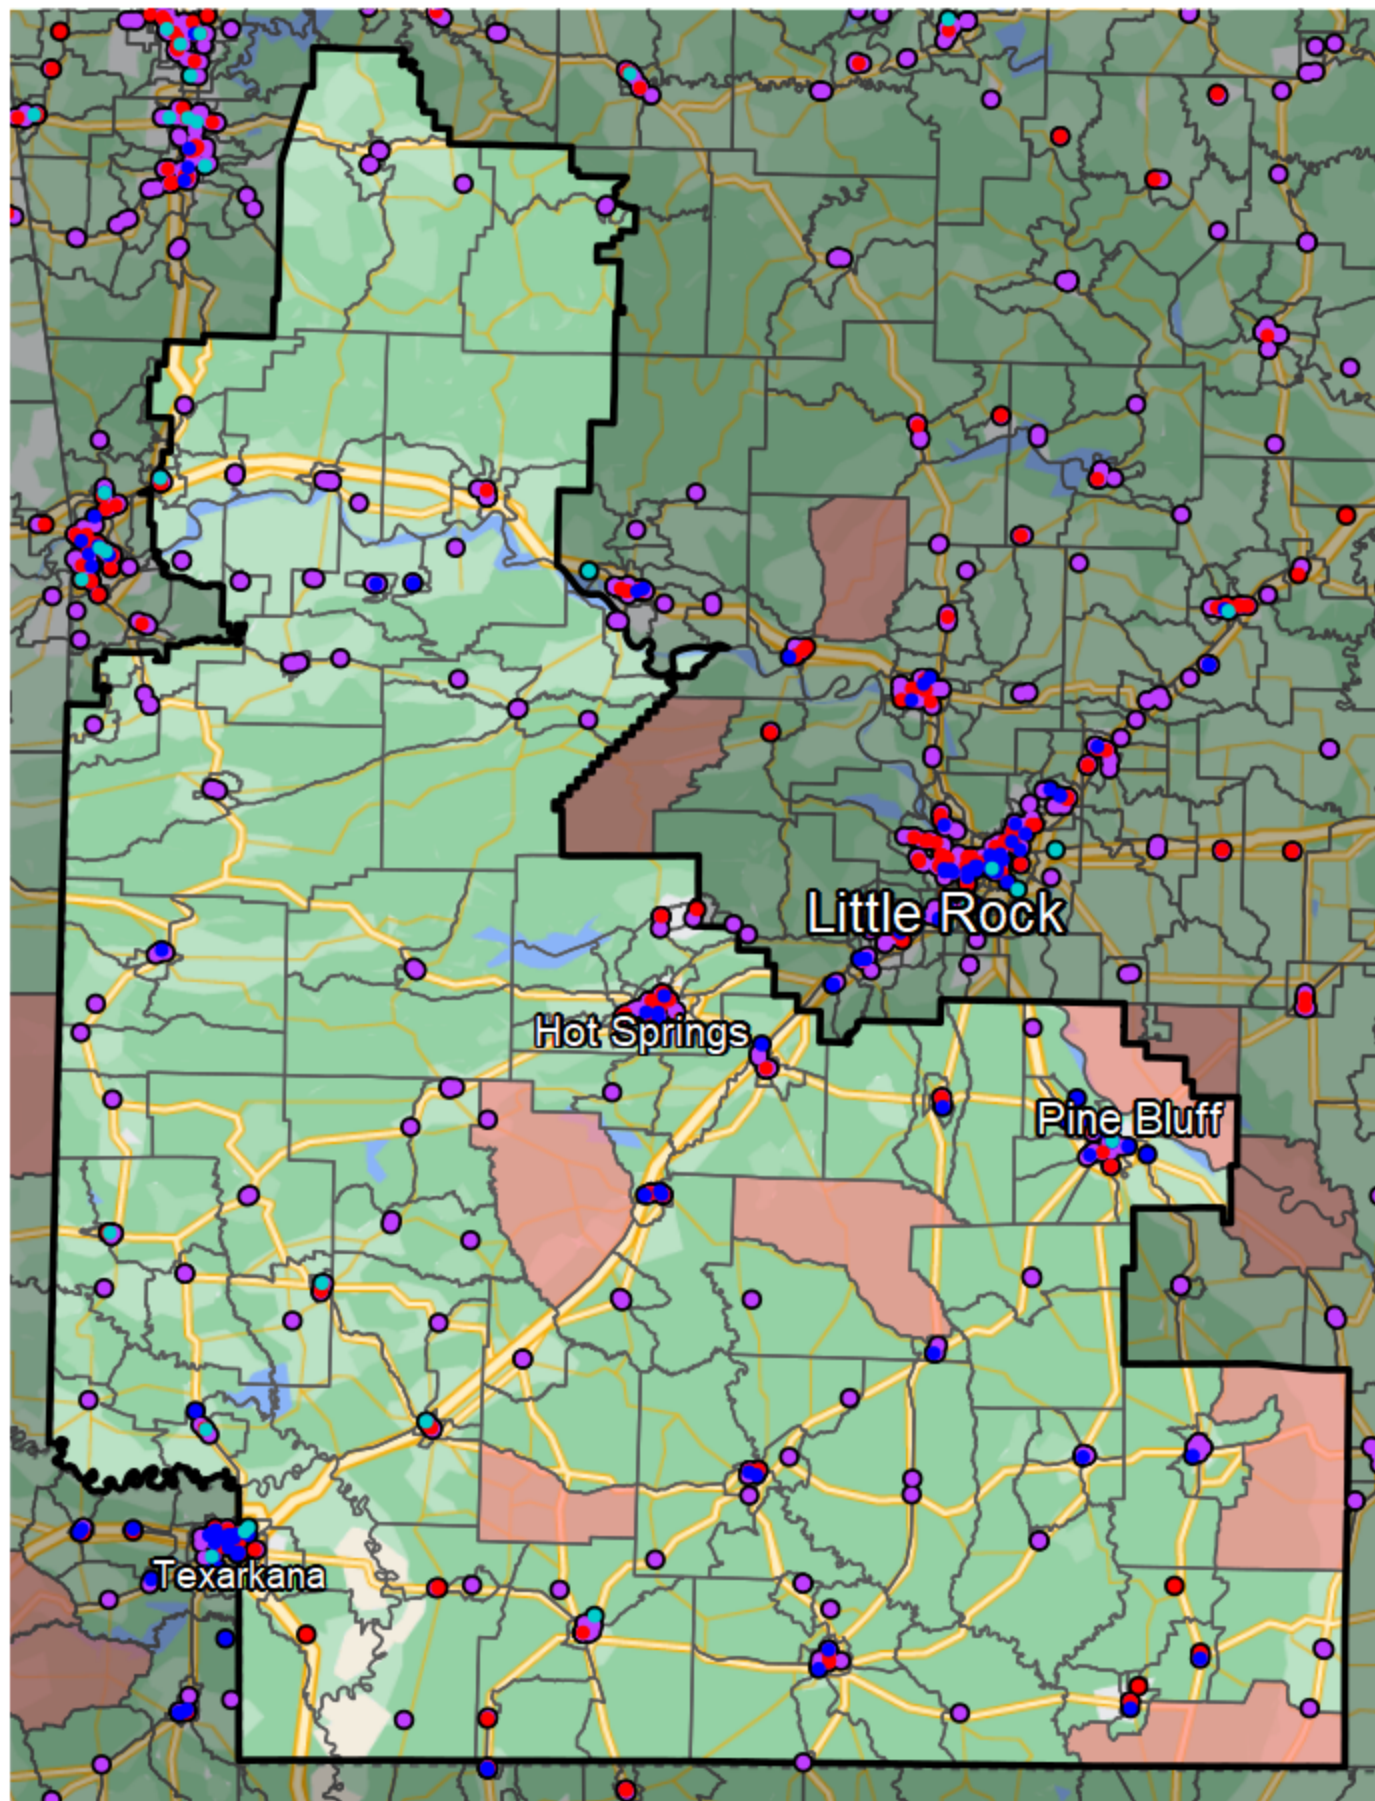

Arkansas - Congressional District 4

Financial Institutions

- Bank: 266
- Bank, Out-of-State: 52
- Credit Union: 34
- Credit Union, Out-of-State: 9

Banking Desert

- No Branches within 10 Miles of Population Center