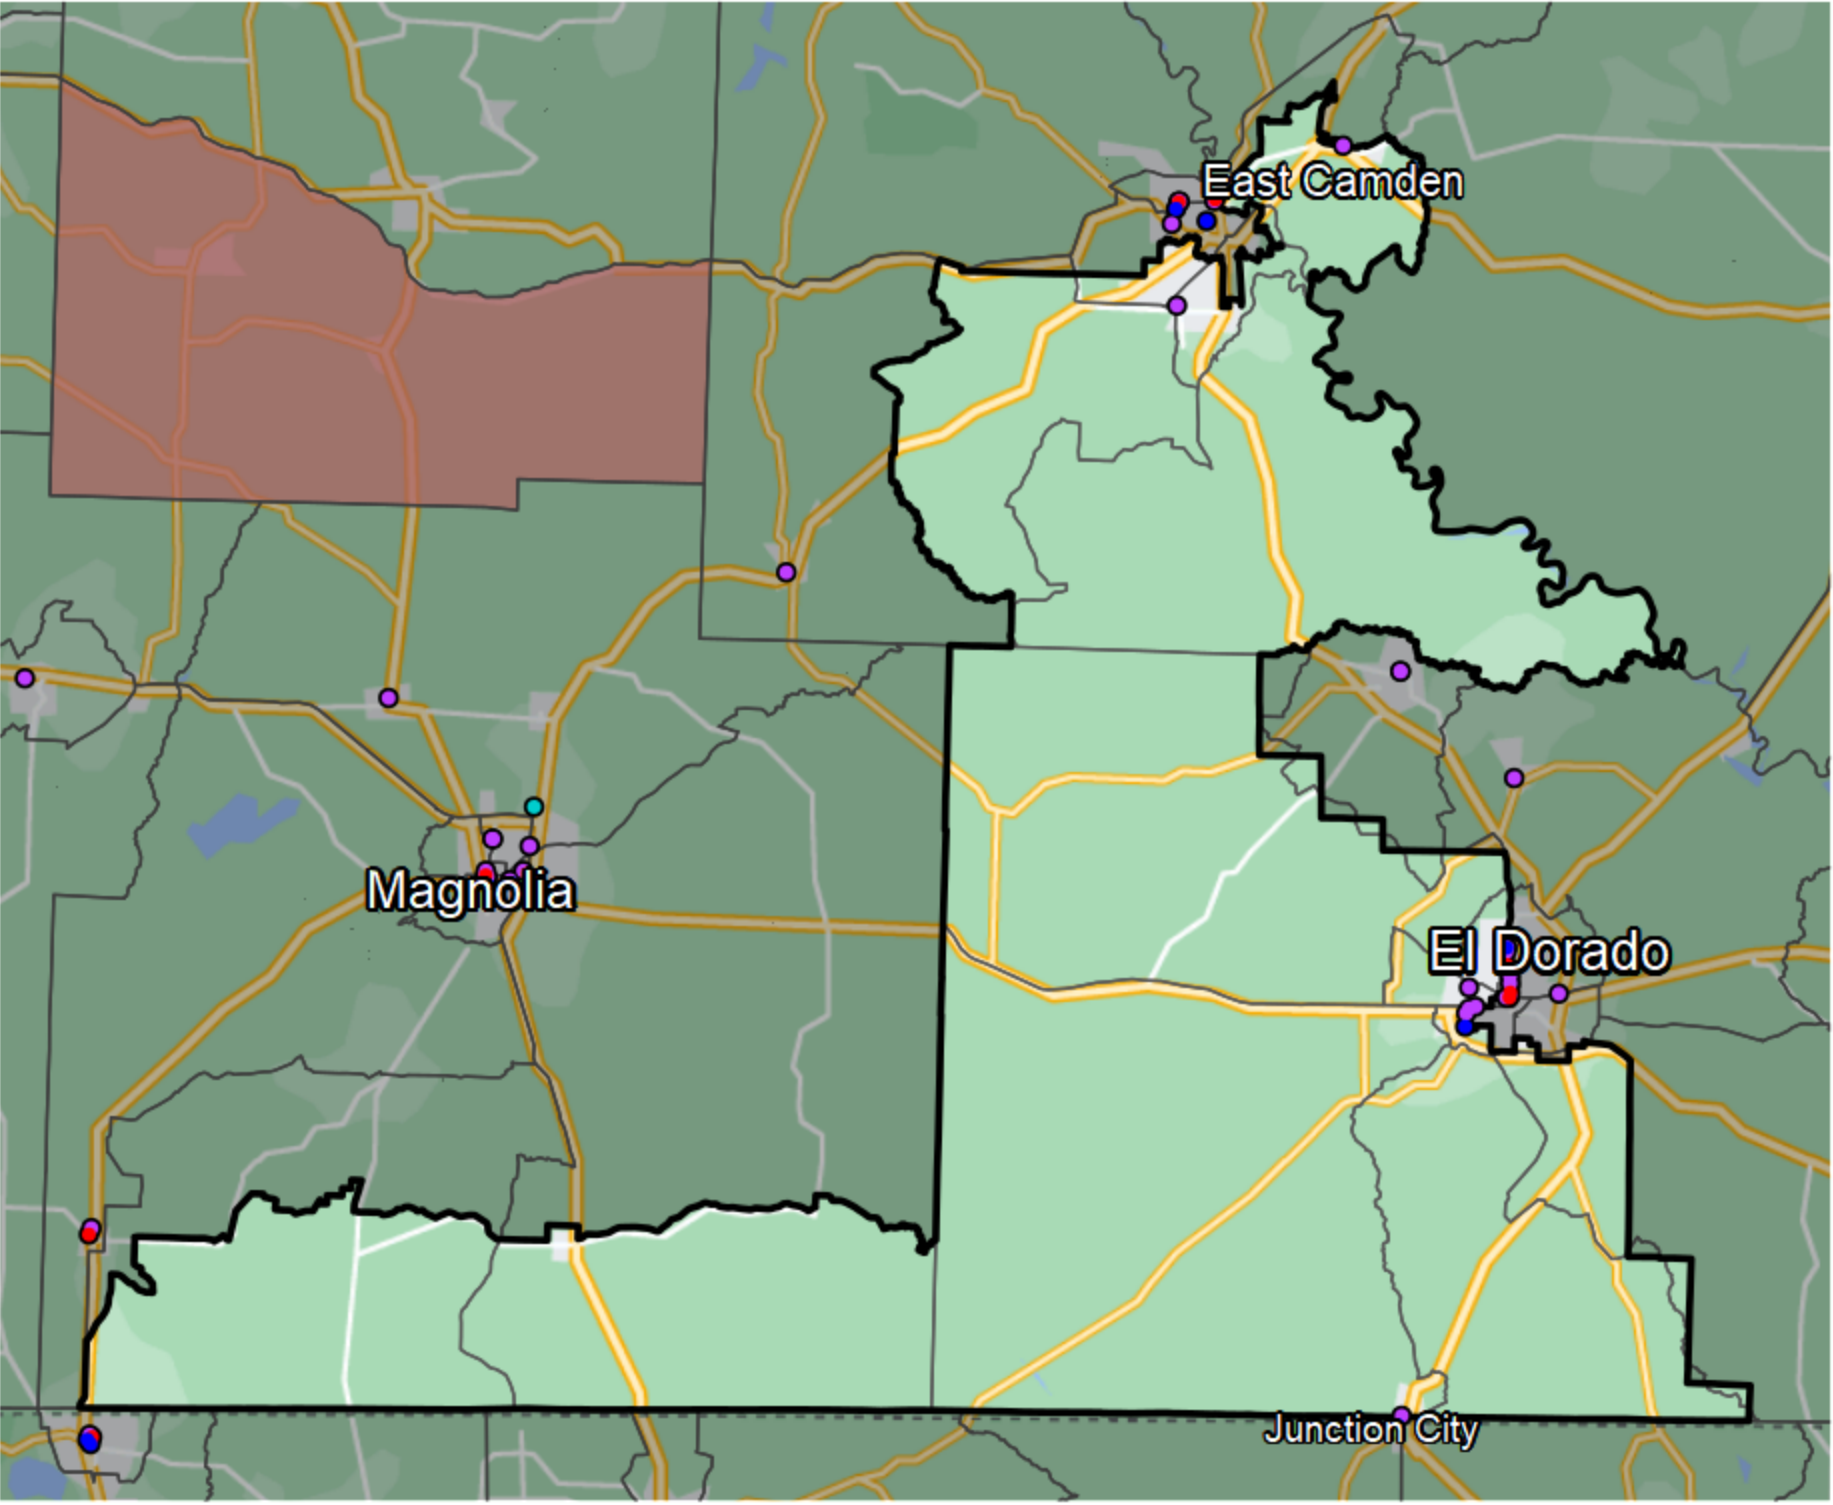

Arkansas - State House District 6

- Banking Desert**
- No Branches within 10 Miles of Population Center
- Financial Institutions**
- Bank: 8
 - Bank, Out-of-State: 1
 - Credit Union: 1
 - Credit Union, Out-of-State: 0

Sources: NCUA, FDIC, UW-Madison Population Lab, CDFI, US Census, Google Maps, CUNA