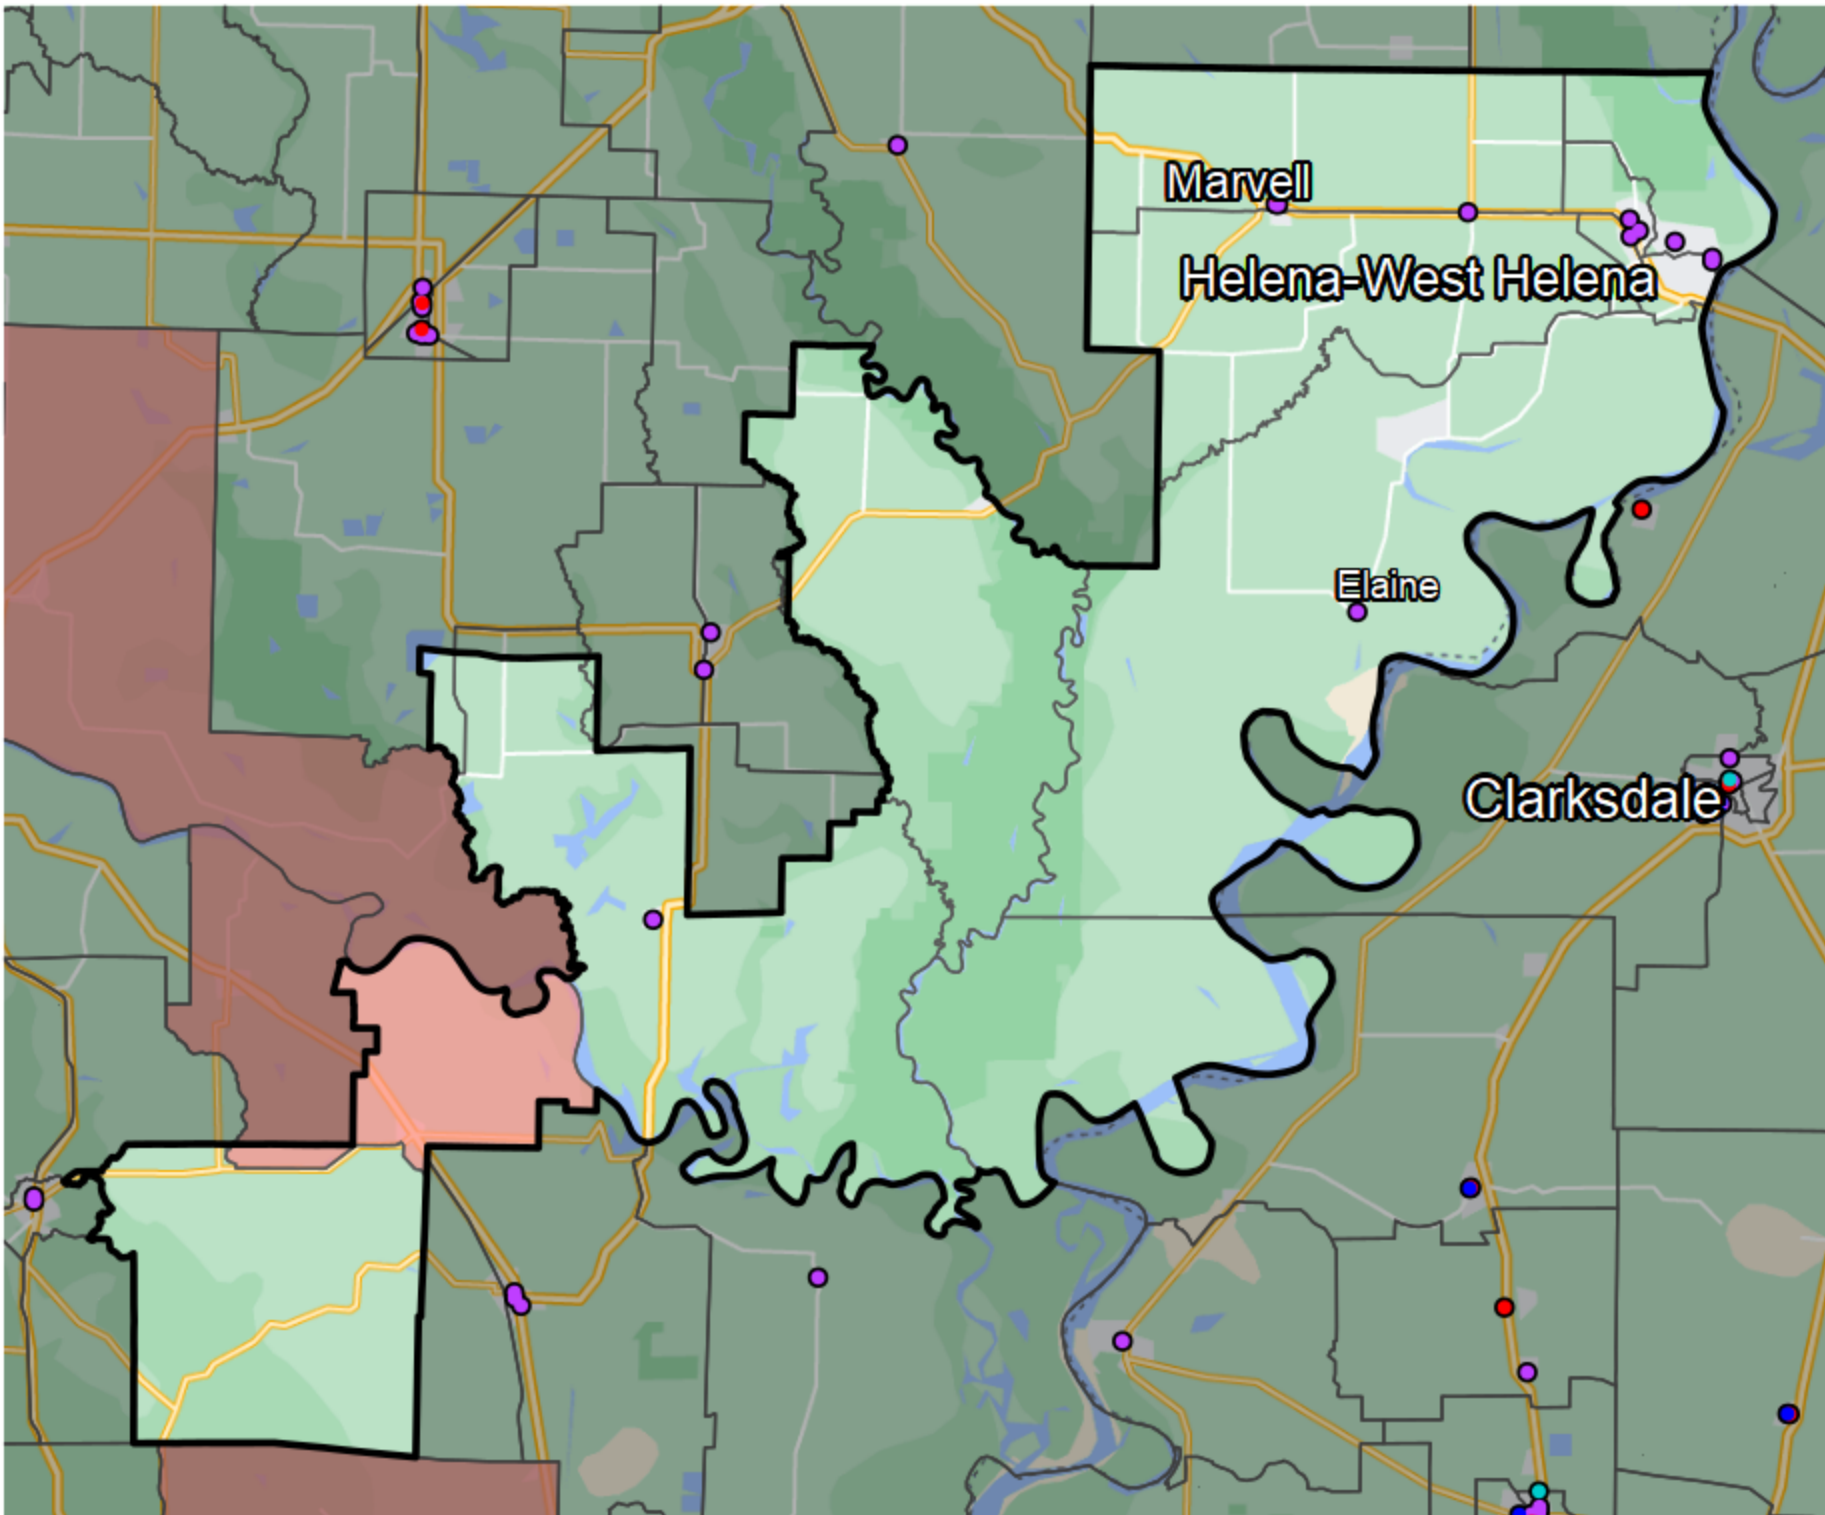

Arkansas - State House District 12

Financial Institutions

- Bank: 11
- Bank, Out-of-State: 0
- Credit Union: 0
- Credit Union, Out-of-State: 0

Banking Desert

- No Branches within 10 Miles of Population Center