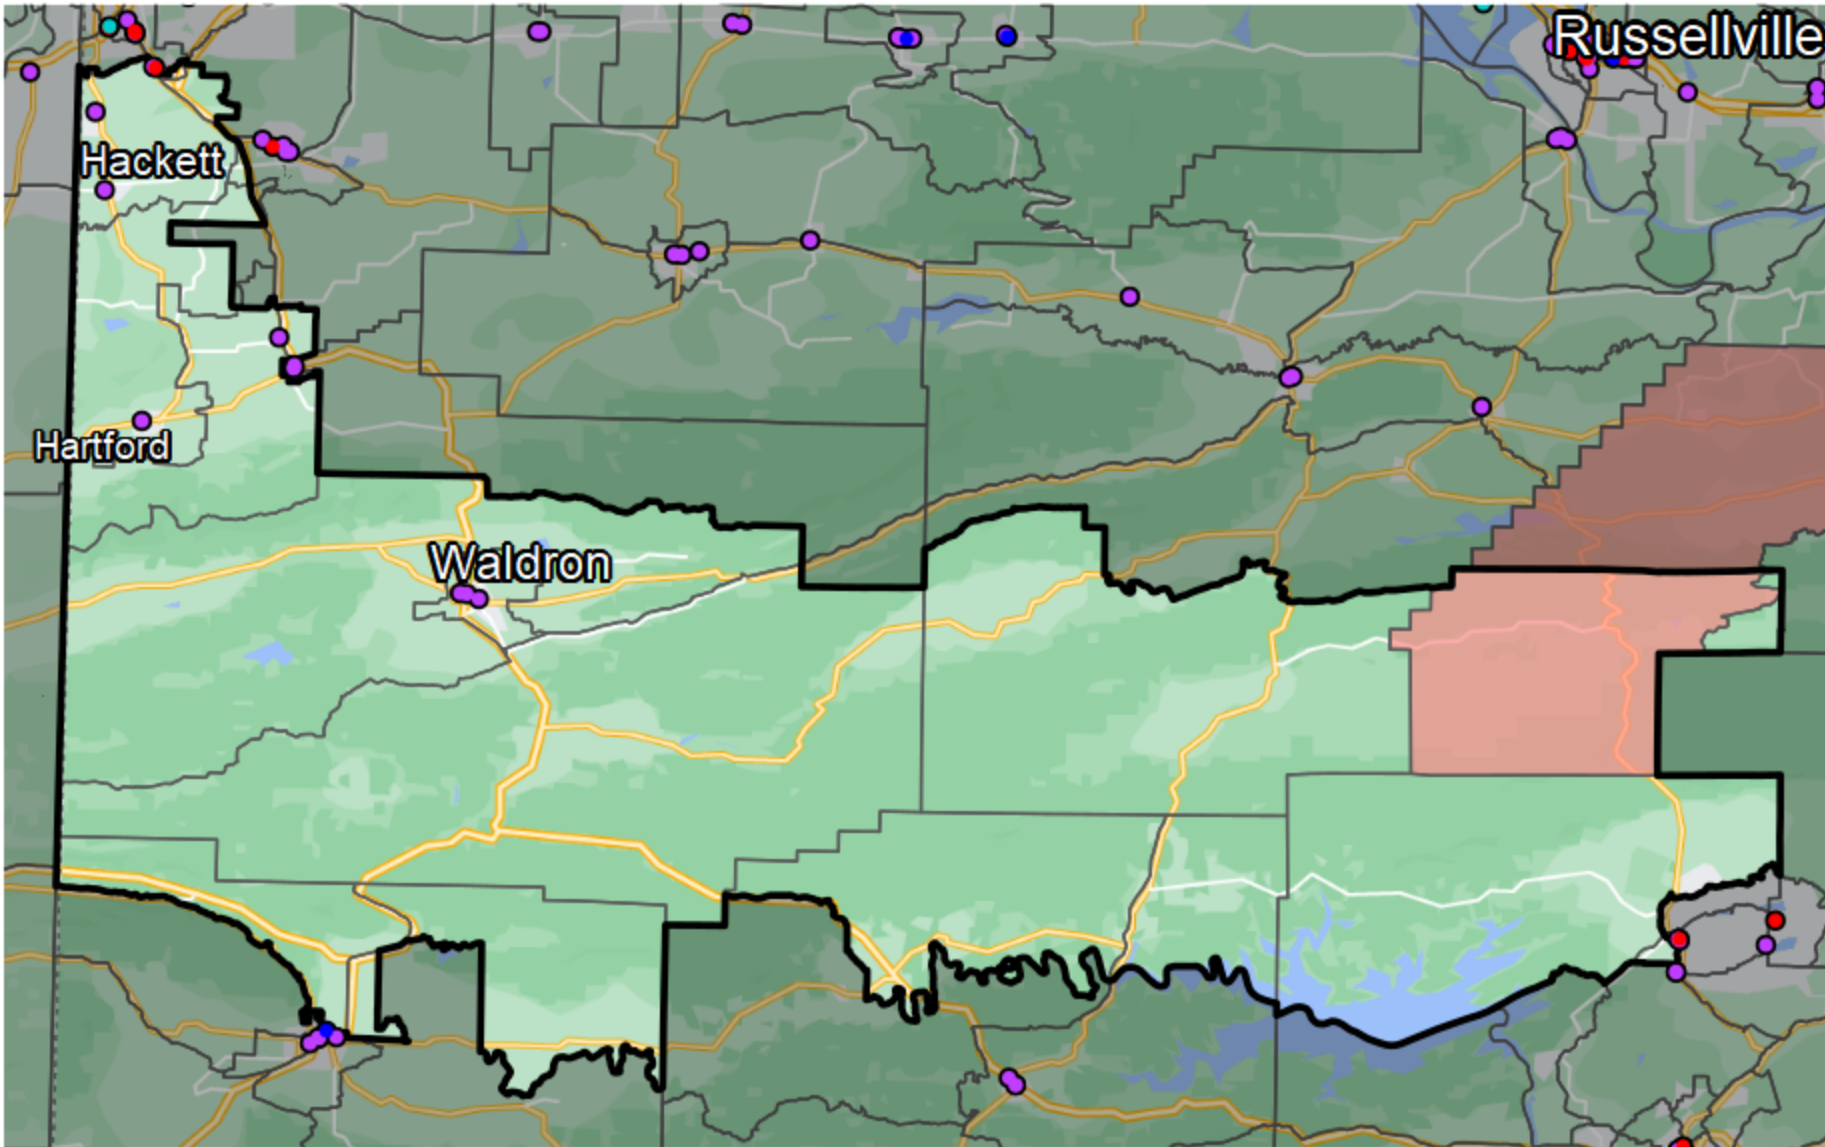

## Arkansas - State House District 21

Banking Desert  
No Branches within 10 Miles of Population Center

Financial Institutions  
Bank: 9  
Bank, Out-of-State: 0  
Credit Union: 0  
Credit Union, Out-of-State: 0

Sources: NCUA, FDIC, UW-Madison Population Lab, CDFI, US Census, Google Maps, CUNA