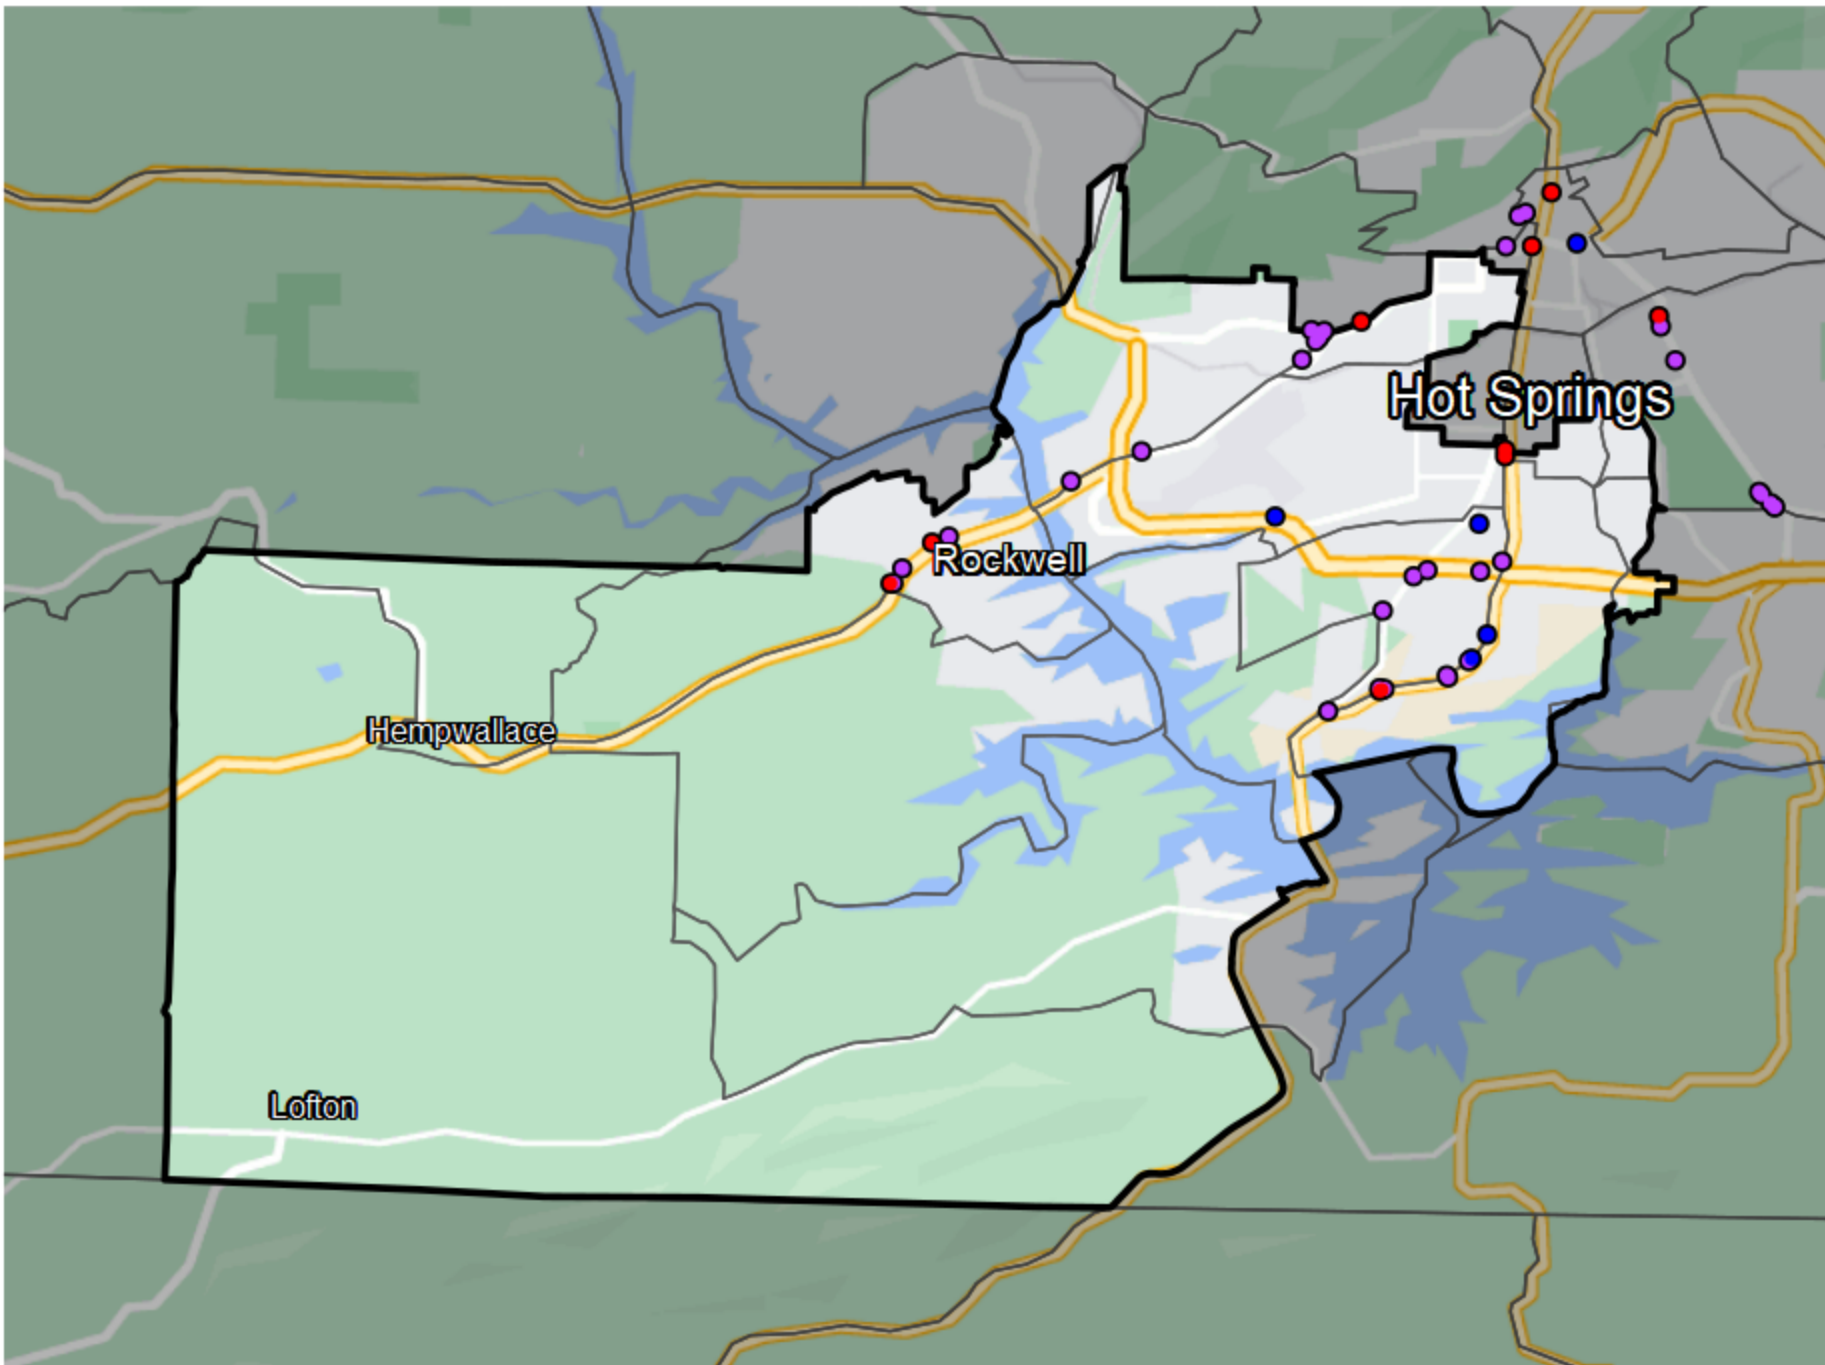

Arkansas - State House District 24

Financial Institutions

- Bank: 20
- Bank, Out-of-State: 5
- Credit Union: 4
- Credit Union, Out-of-State: 0

Banking Desert

- No Branches within 10 Miles of Population Center