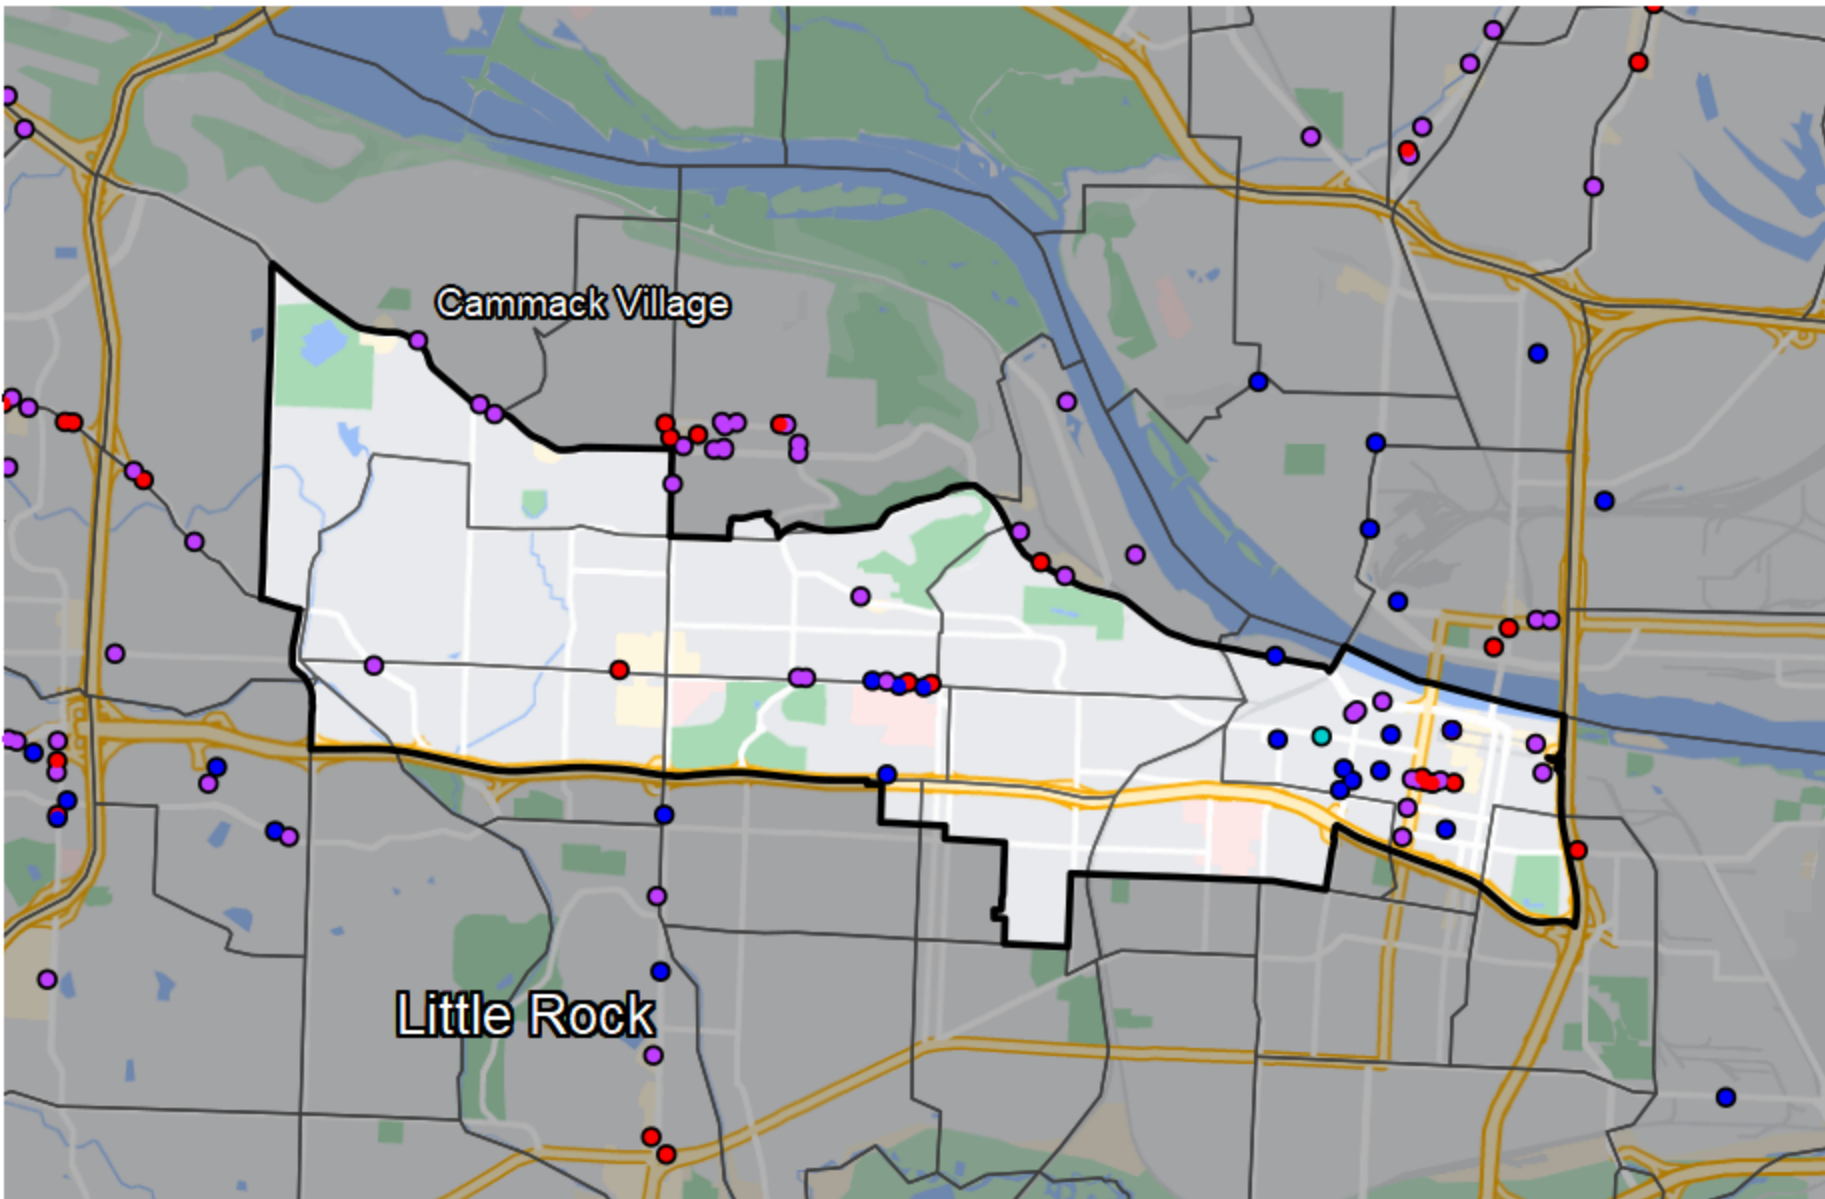

## Arkansas - State House District 33

Banking Desert  
No Branches within 10 Miles of Population Center

Financial Institutions  
Bank: 17  
Bank, Out-of-State: 8  
Credit Union: 12  
Credit Union, Out-of-State: 1

Sources: NCUA, FDIC, UW-Madison Population Lab, CDFI, US Census, Google Maps, CUNA