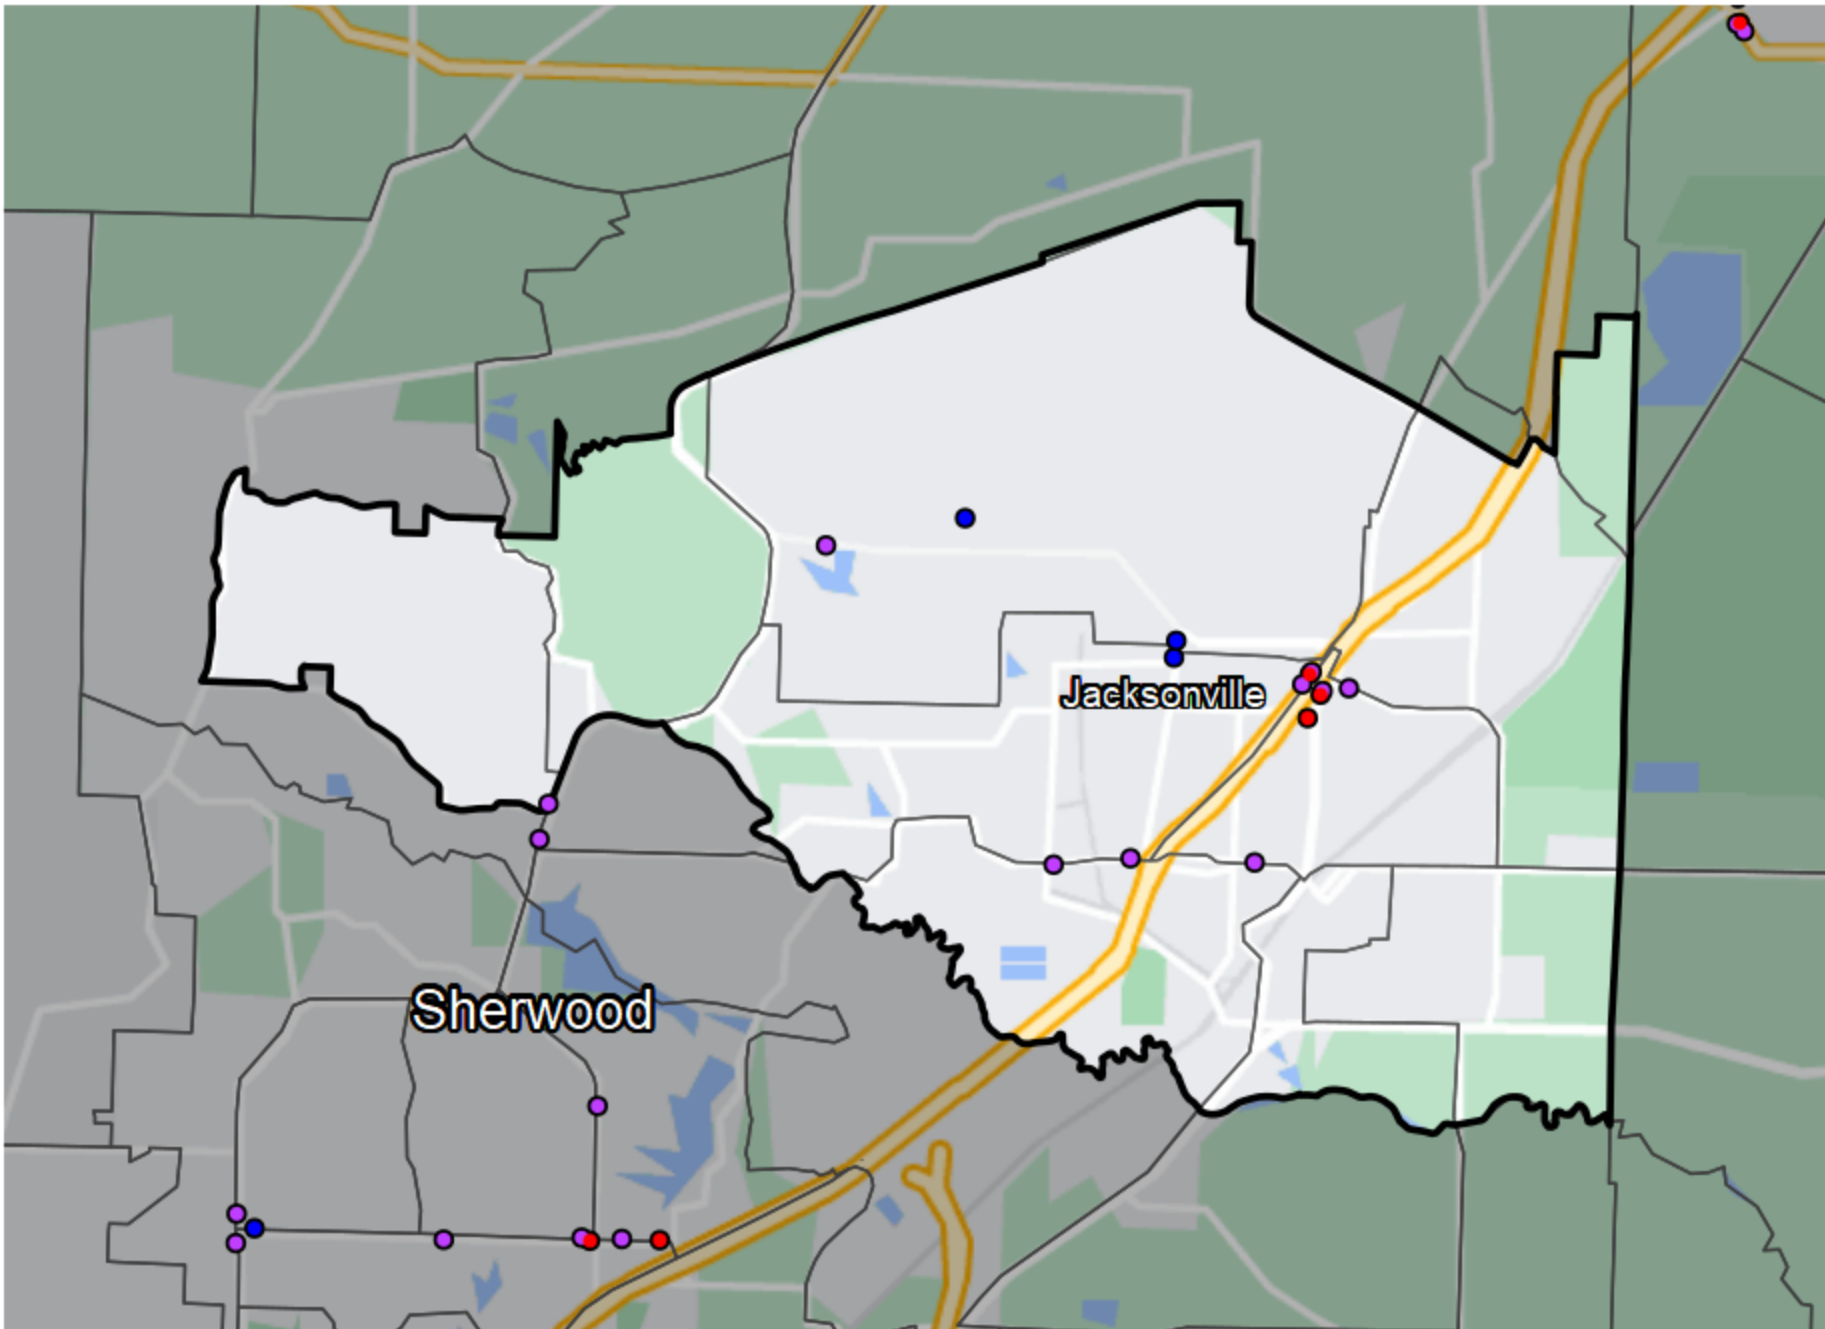

Arkansas - State House District 42

Banking Desert
No Branches within 10 Miles
of Population Center

Financial Institutions
Bank: 9
Bank, Out-of-State: 3
Credit Union: 3
Credit Union, Out-of-State: 0