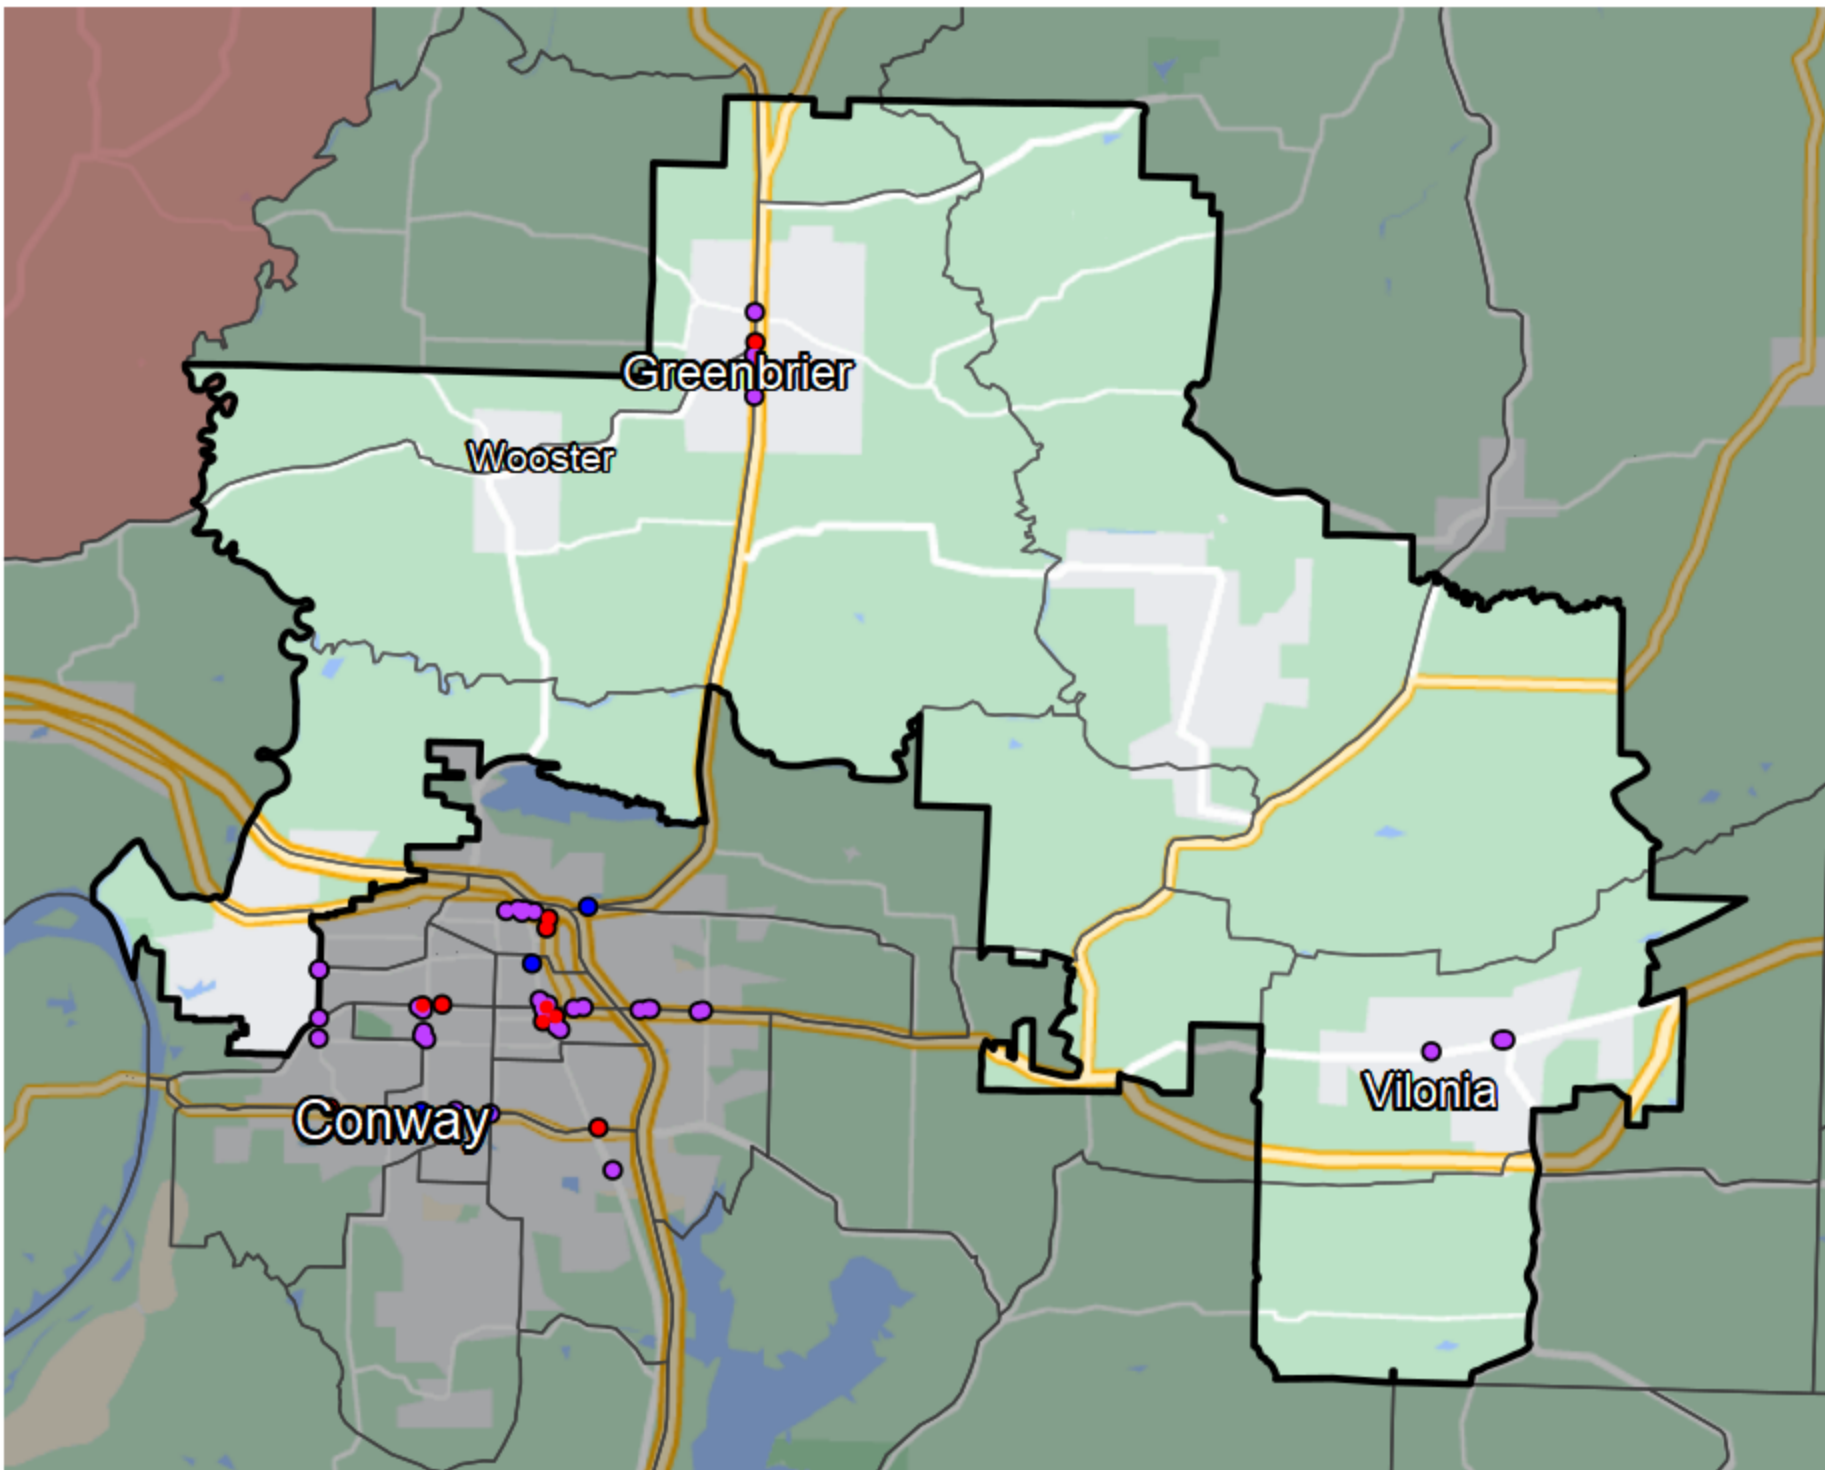

Arkansas - State House District 67

Banking Desert

 No Branches within 10 Miles of Population Center

Financial Institutions

-  Bank: 10
-  Bank, Out-of-State: 1
-  Credit Union: 0
-  Credit Union, Out-of-State: 0