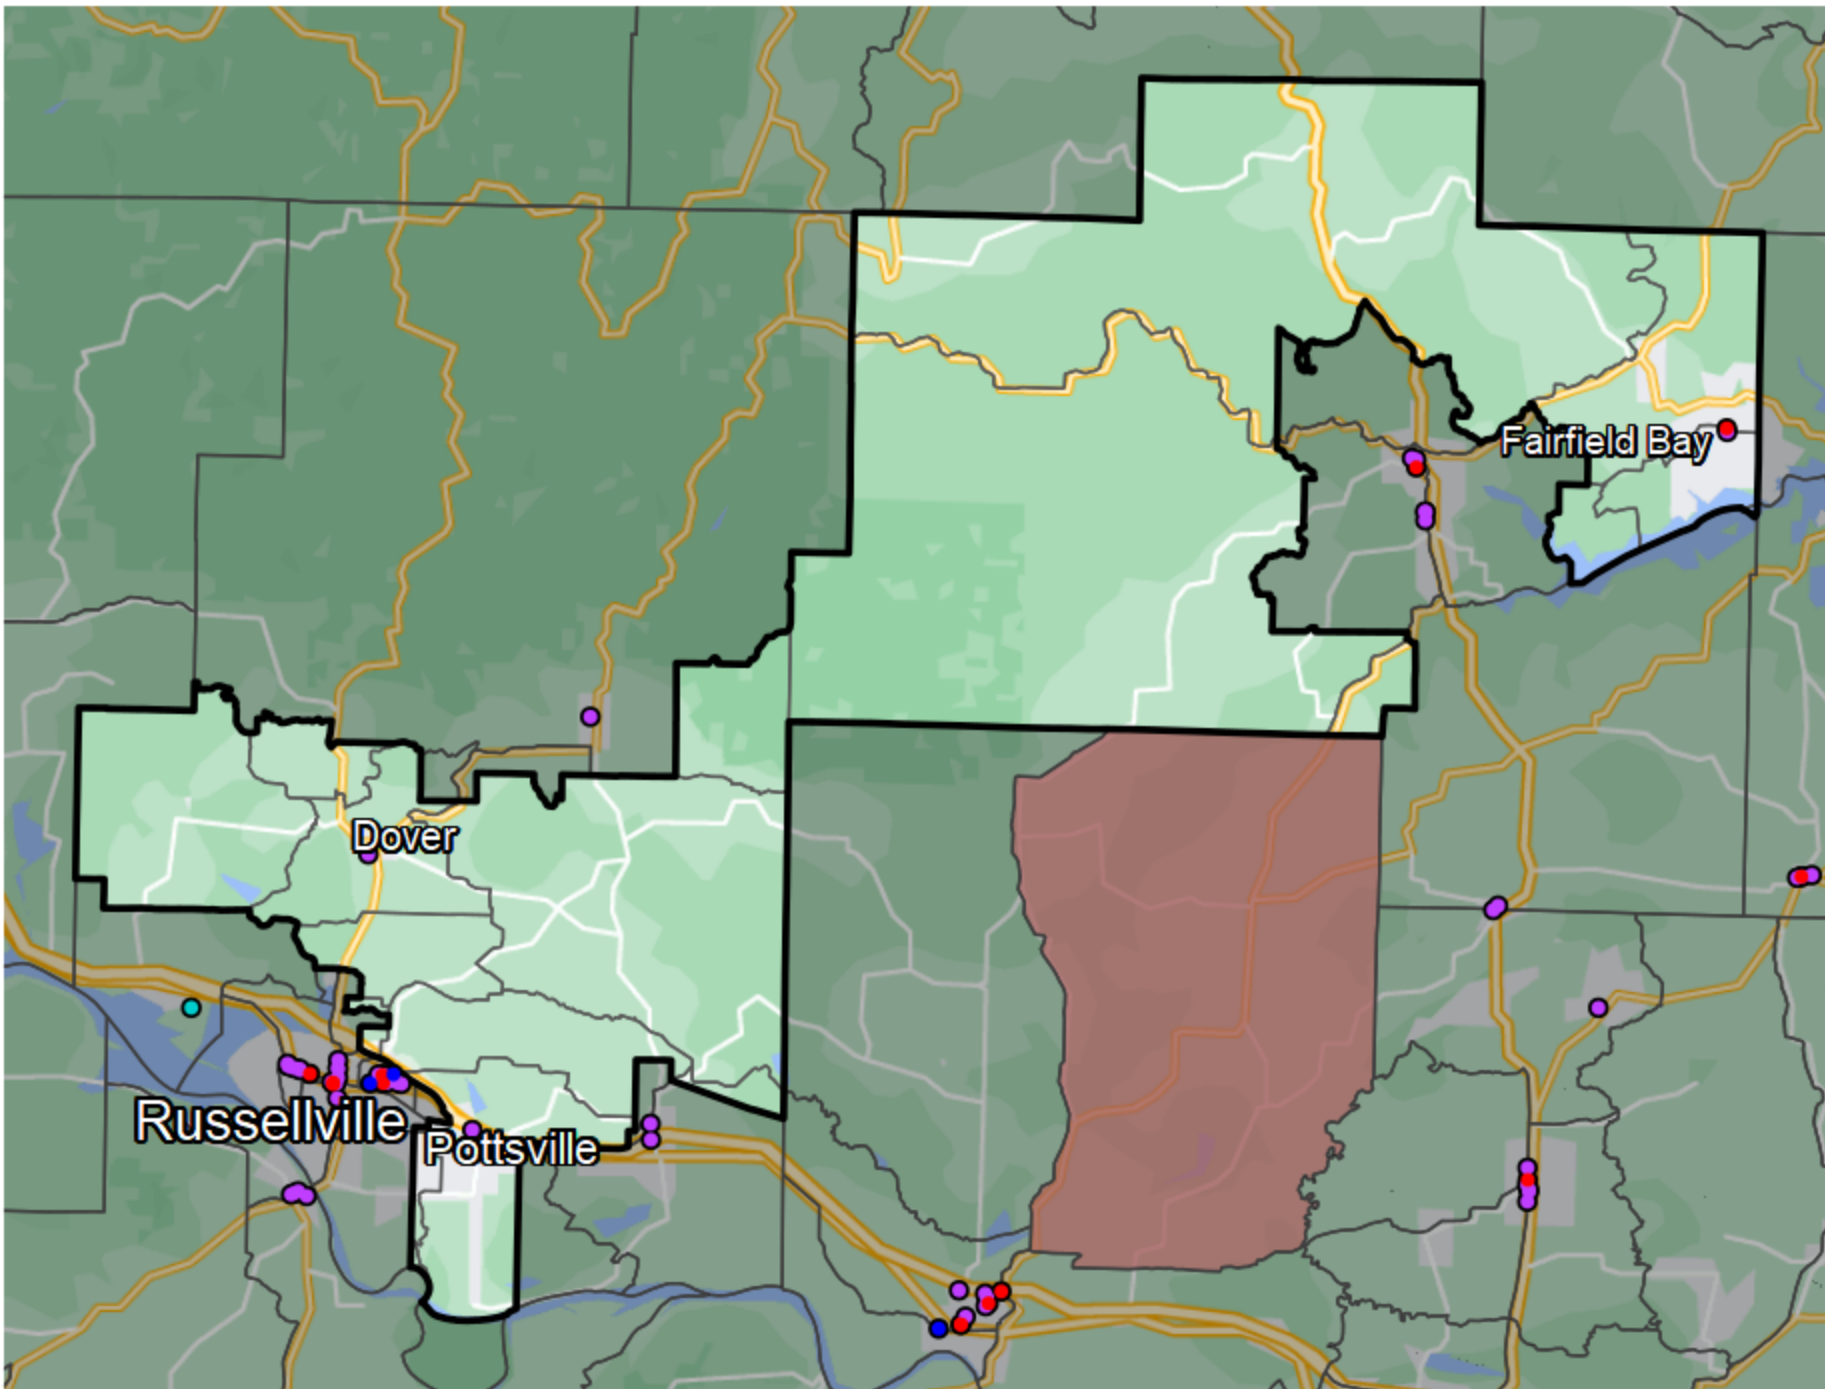

Arkansas - State House District 68

Banking Desert

No Branches within 10 Miles of Population Center

Financial Institutions

- Bank: 3
- Bank, Out-of-State: 1
- Credit Union: 0
- Credit Union, Out-of-State: 0