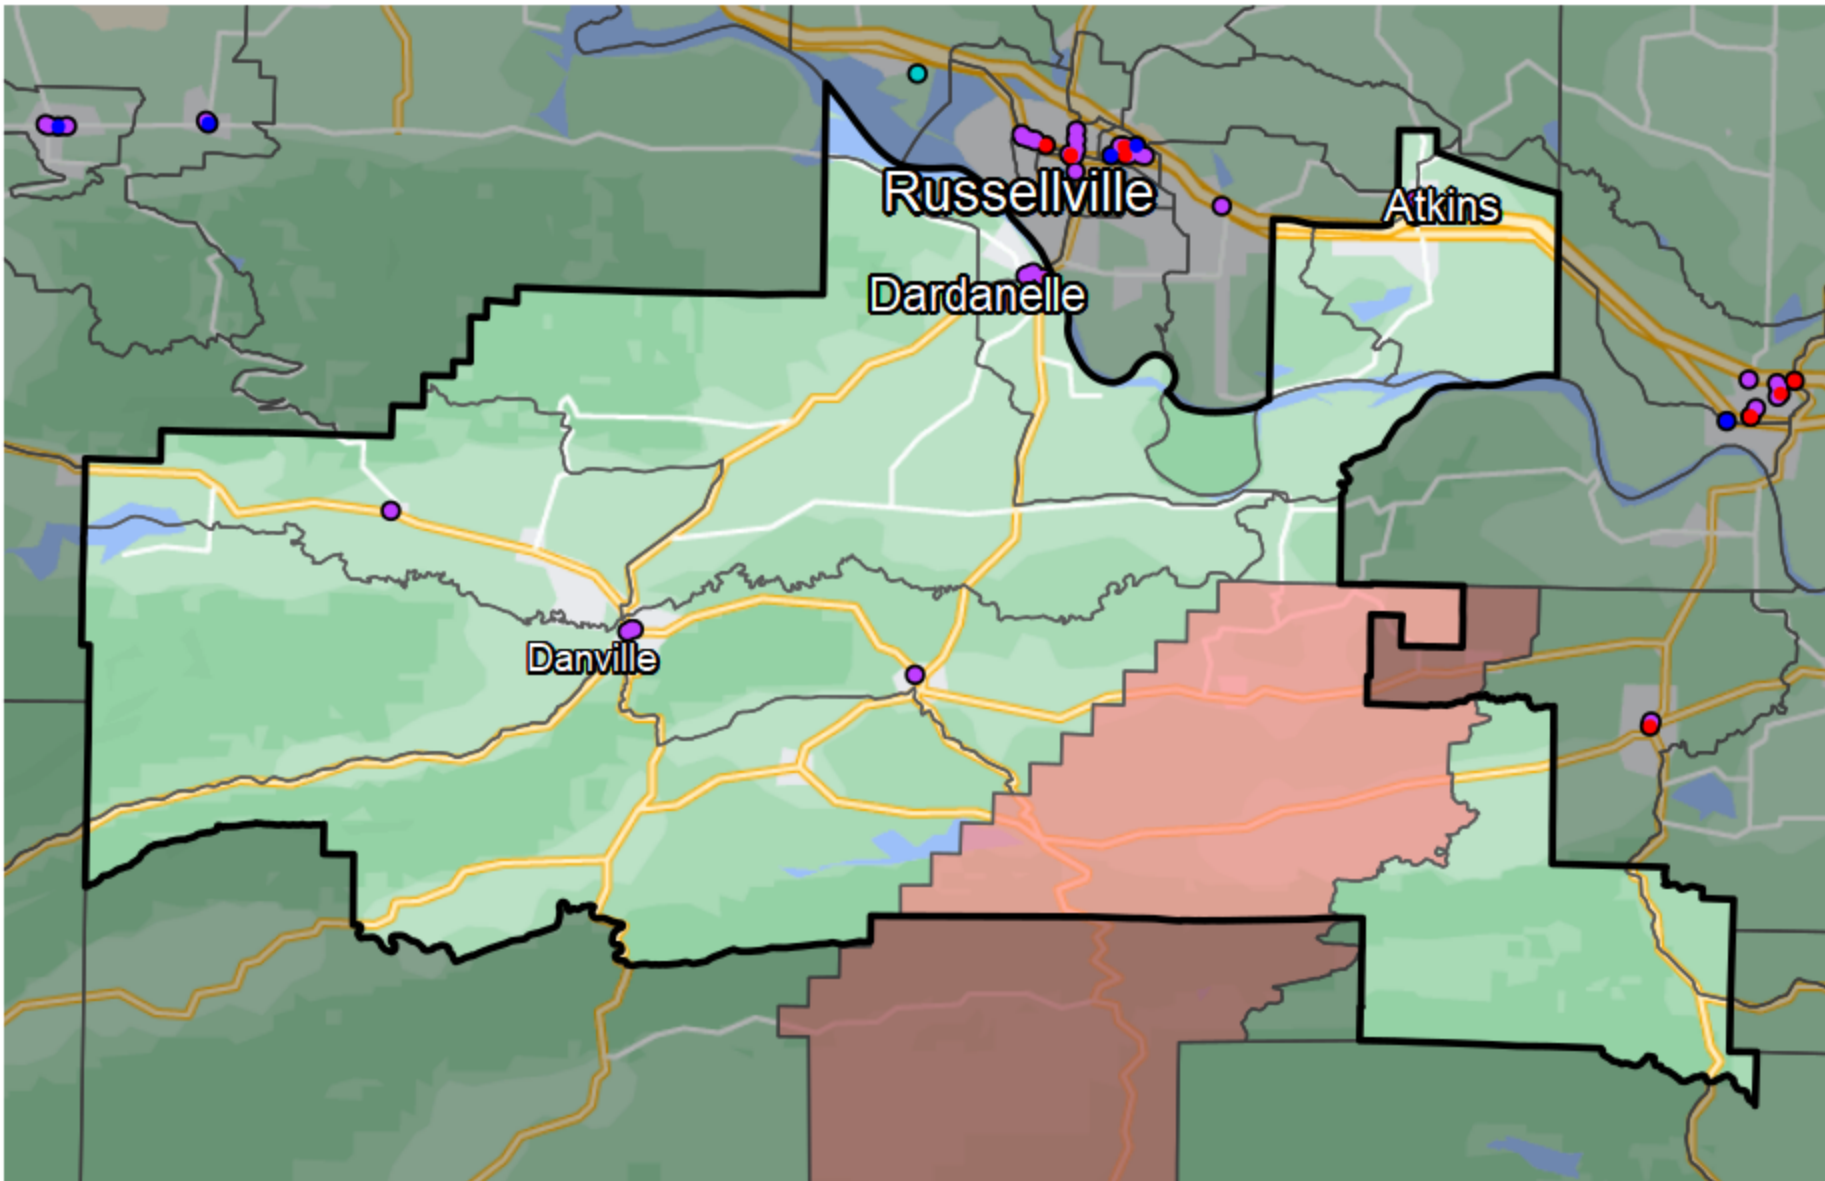

## Arkansas - State House District 73

### Banking Desert

- No Branches within 10 Miles of Population Center