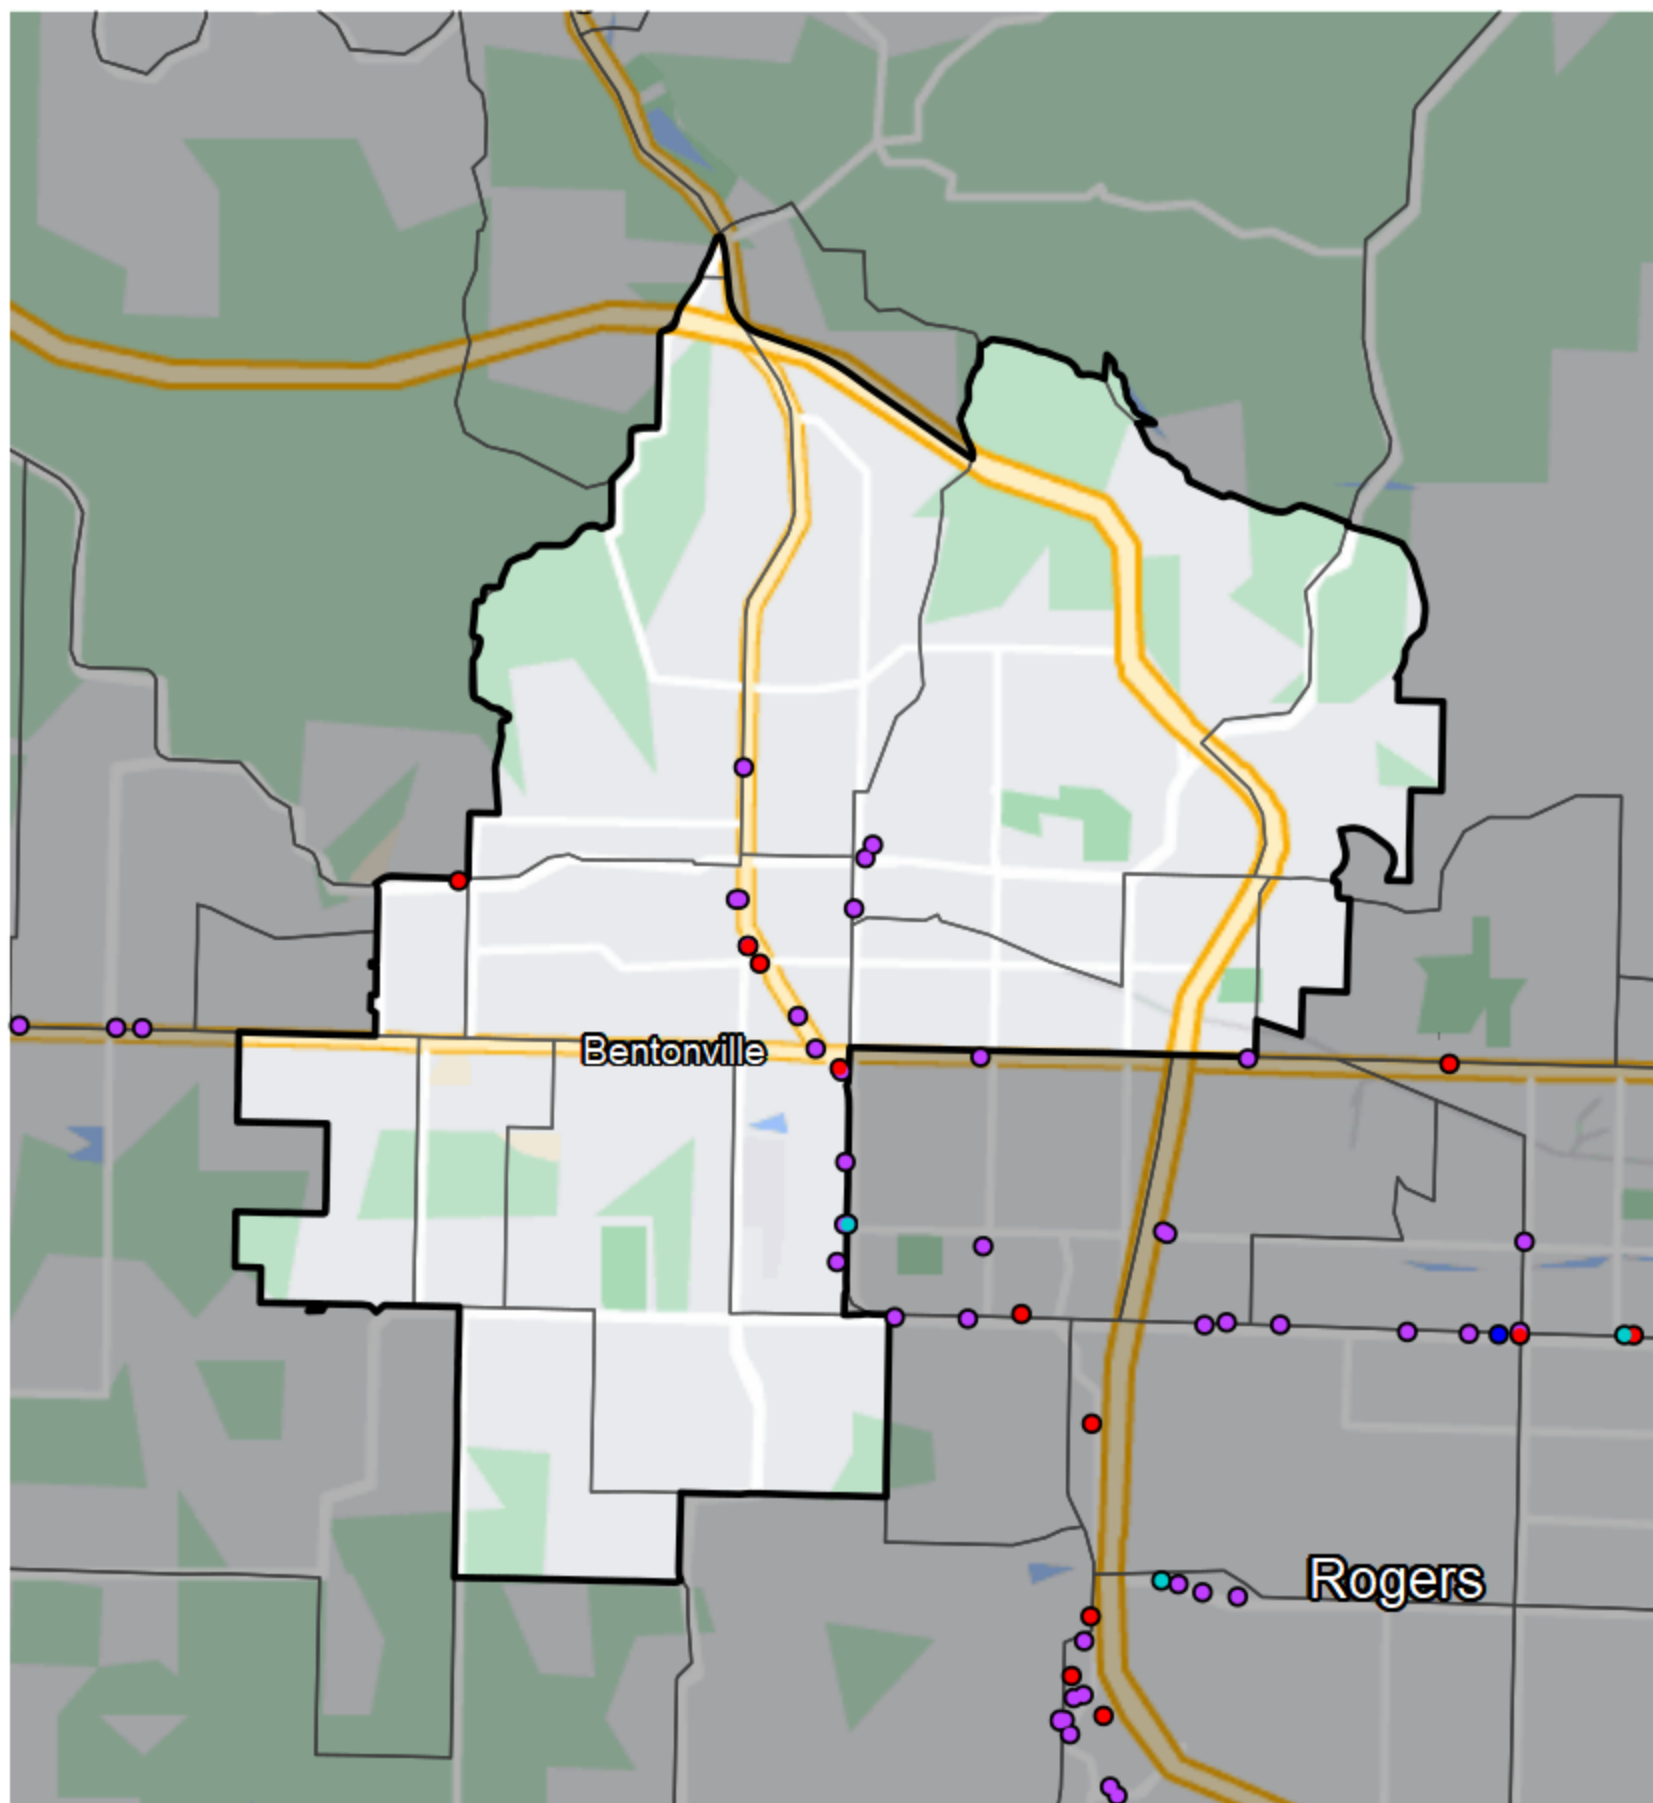

Arkansas - State House District 93

Banking Desert

■ No Branches within 10 Miles of Population Center

Financial Institutions

- Bank: 13
- Bank, Out-of-State: 4
- Credit Union: 0
- Credit Union, Out-of-State: 0