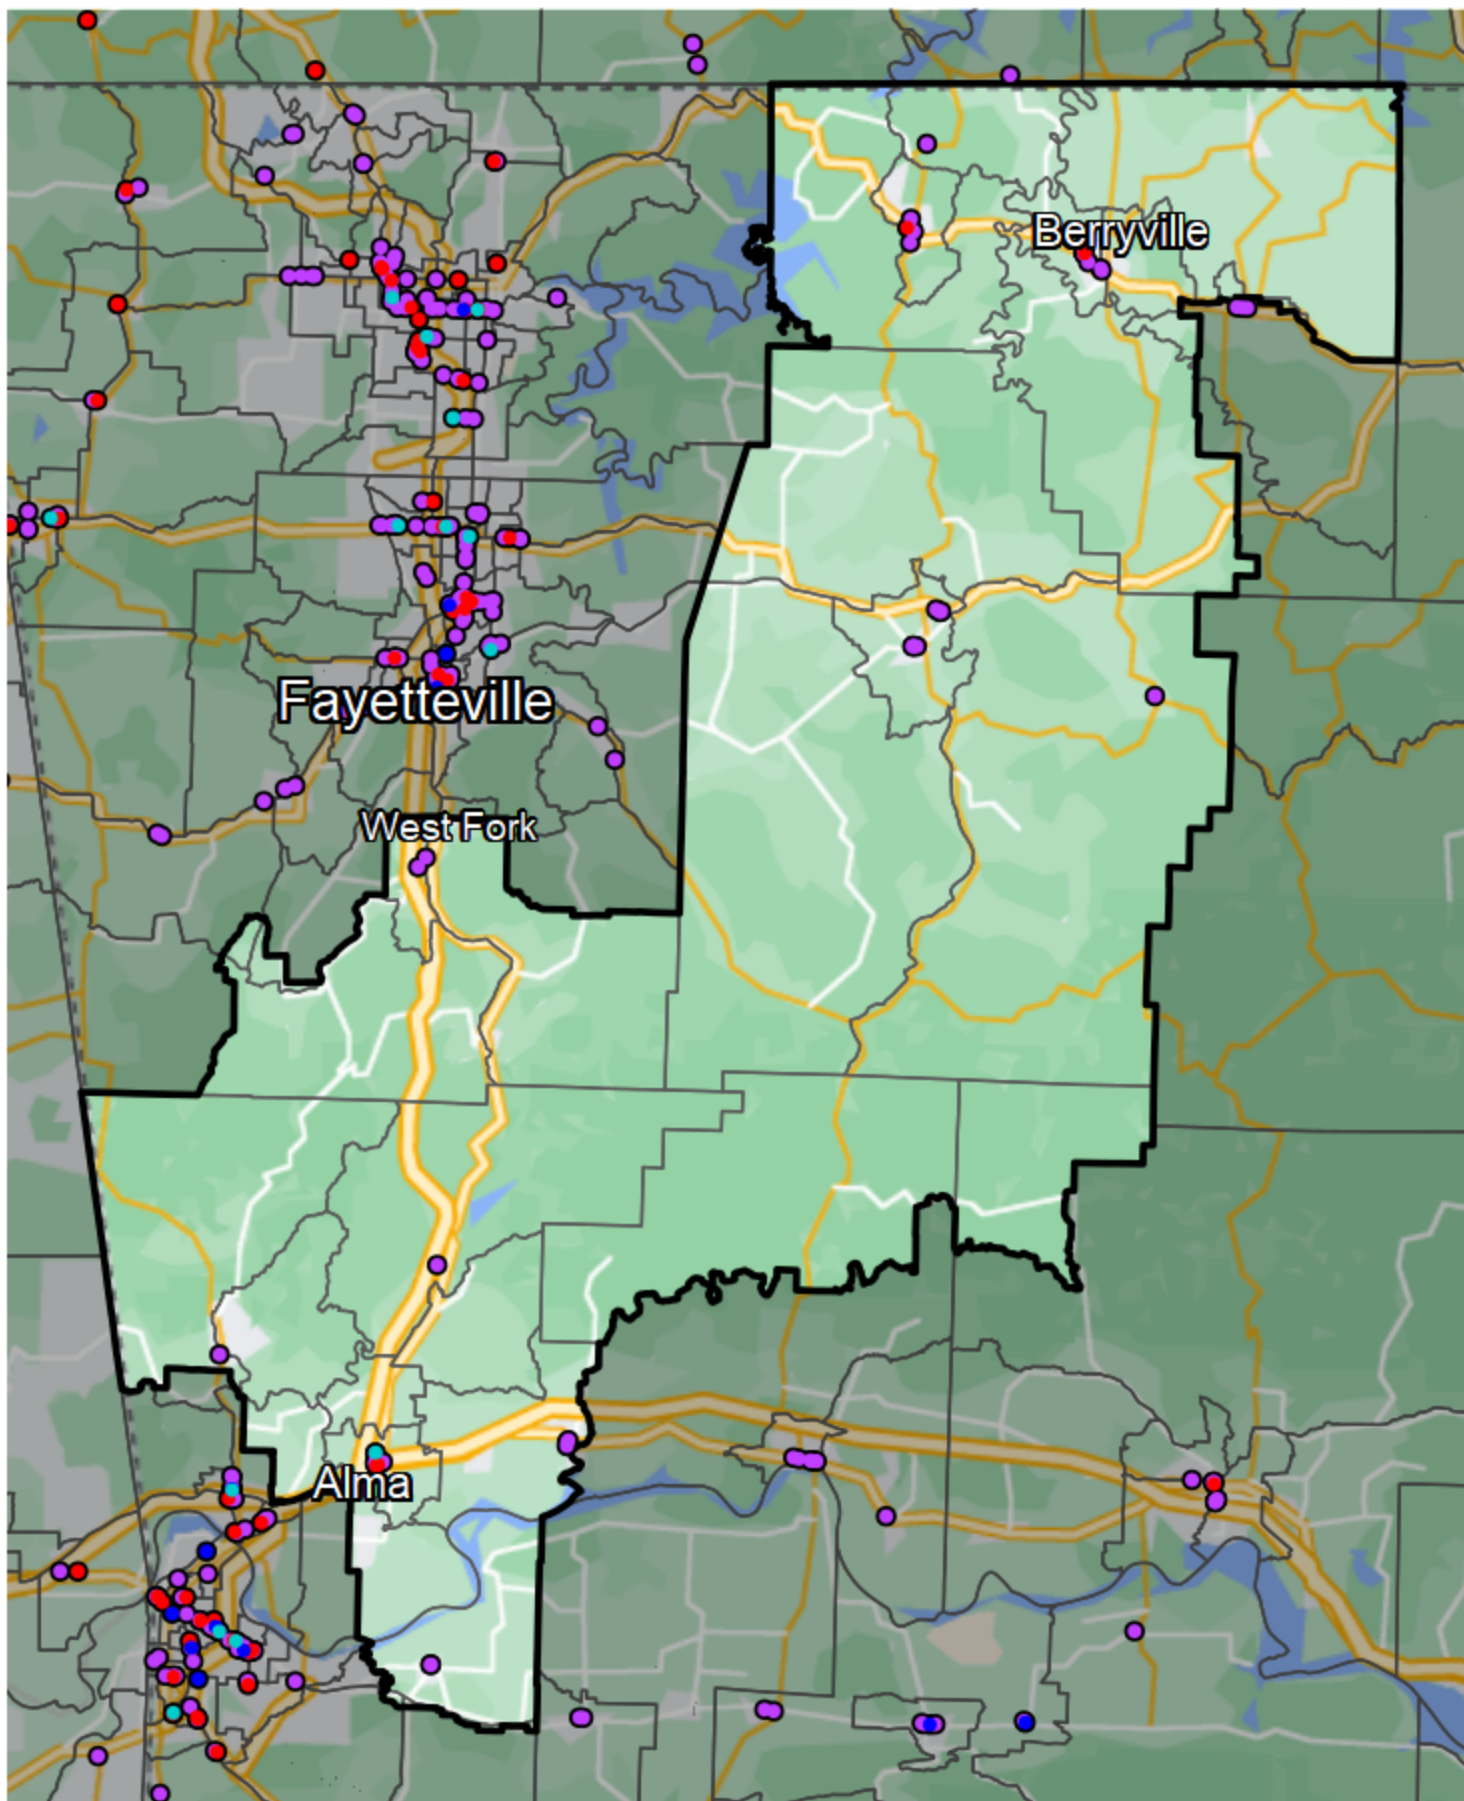

Arkansas - State Senate District 5

Banking Desert

■ No Branches within 10 Miles of Population Center

Financial Institutions

- Bank: 33
- Bank, Out-of-State: 4
- Credit Union: 0
- Credit Union, Out-of-State: 1