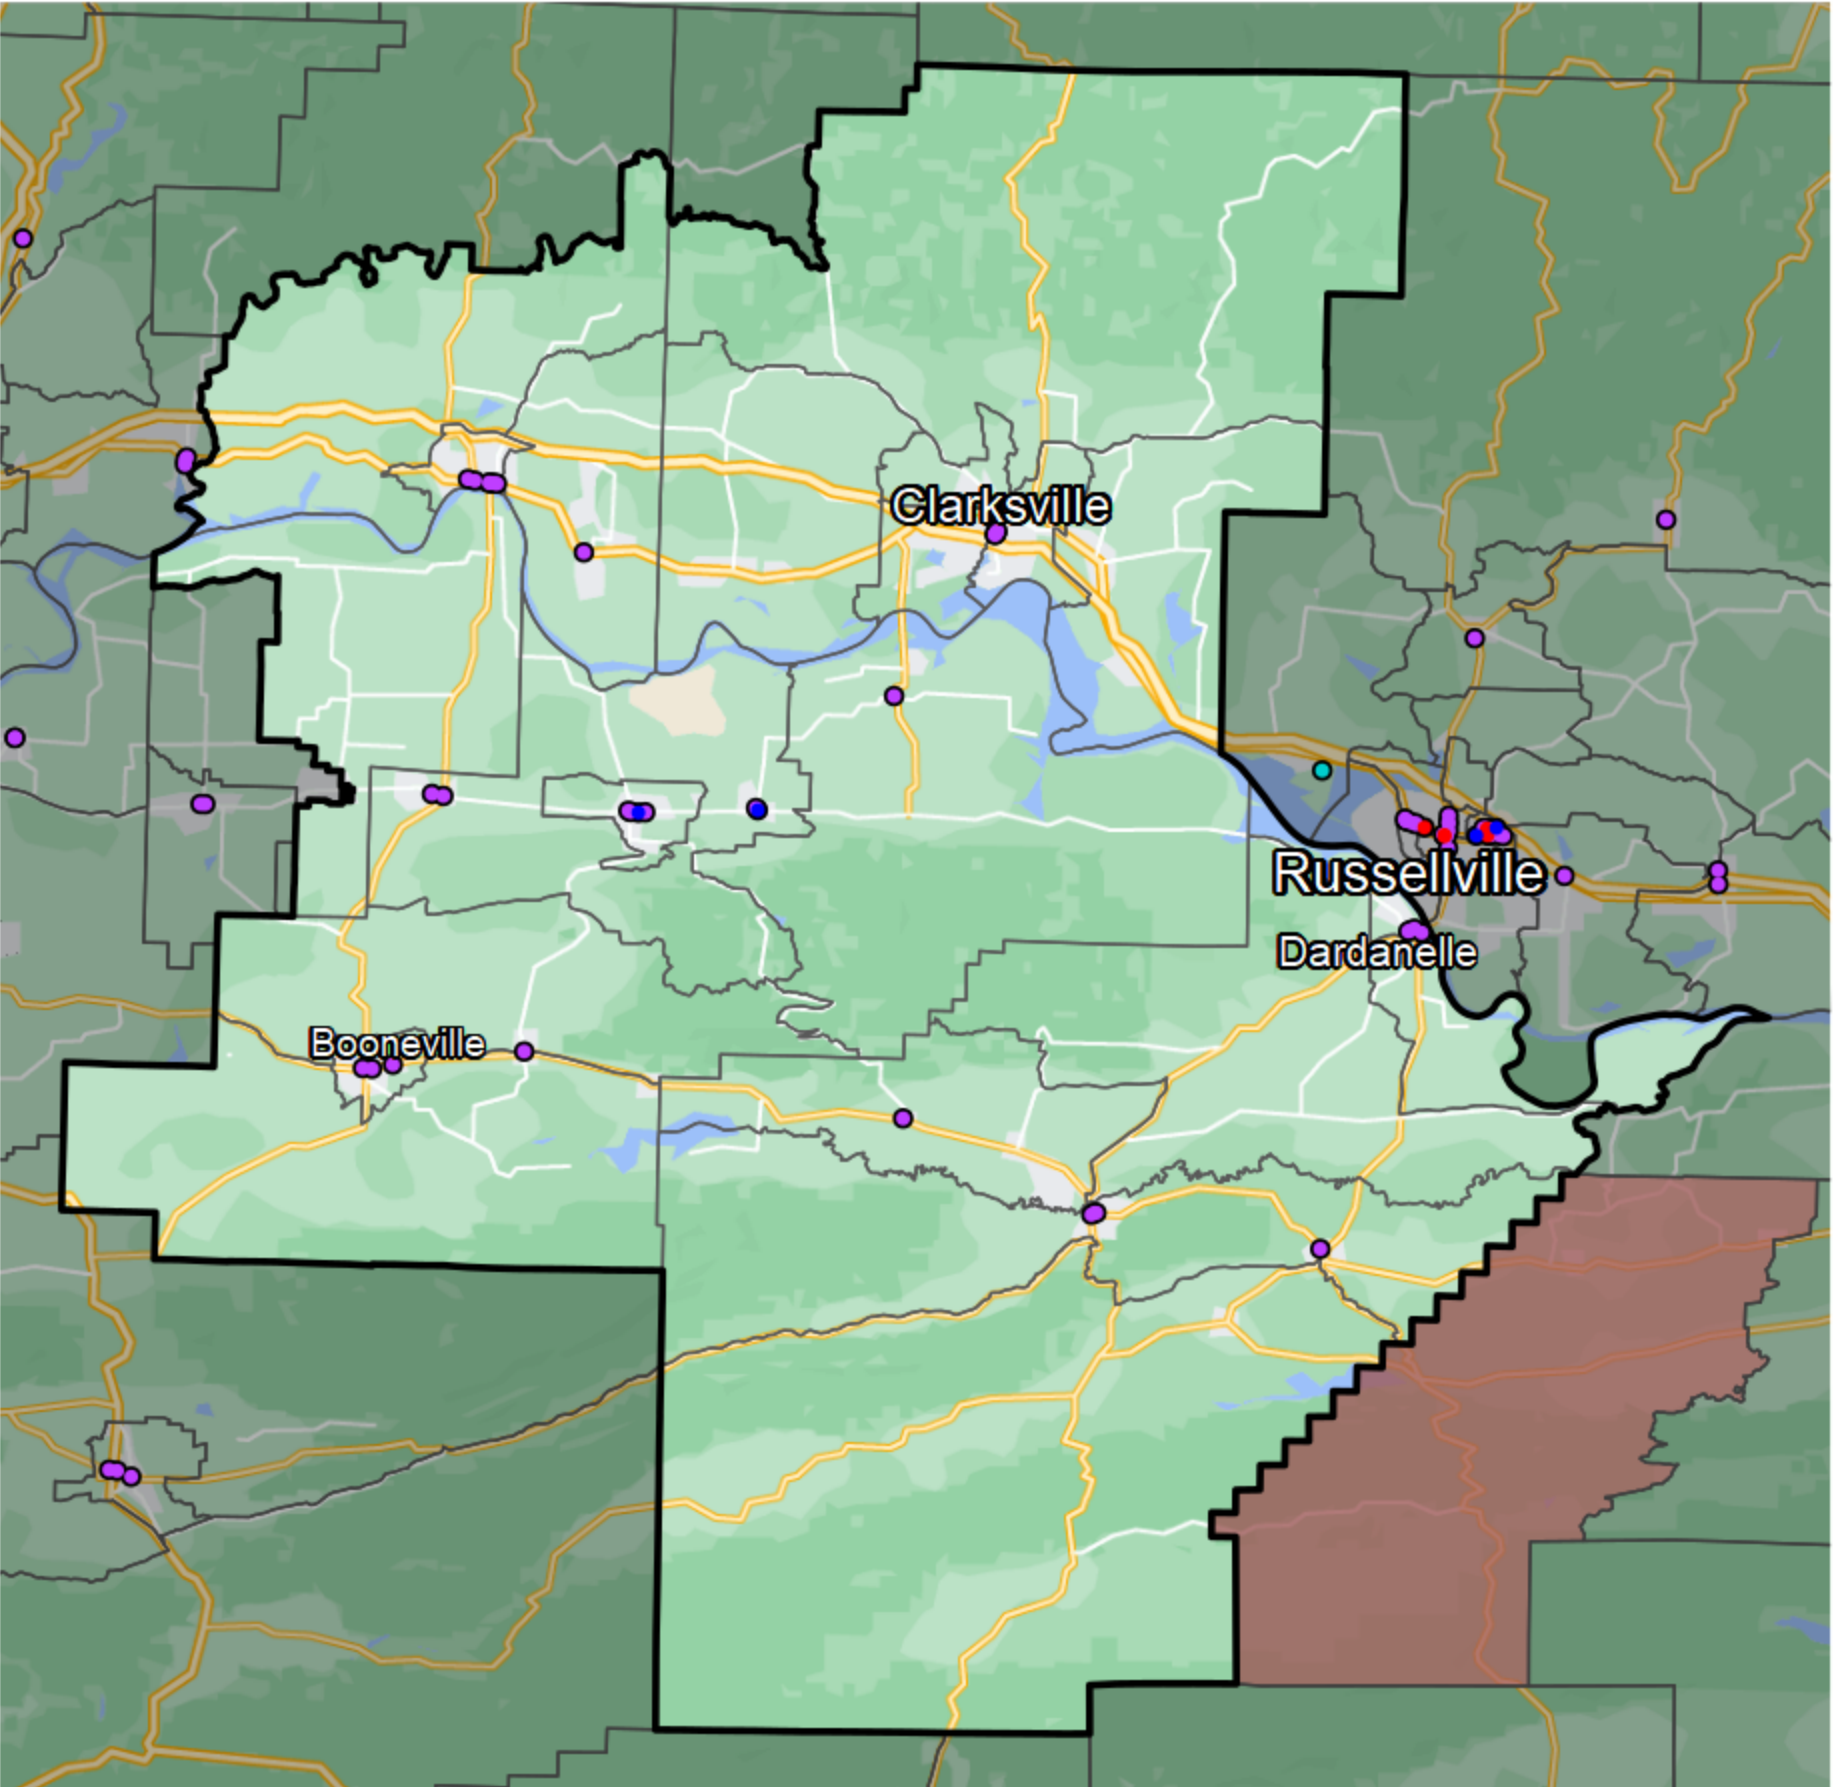

Arkansas - State Senate District 6

- Banking Desert**
- No Branches within 10 Miles of Population Center
- Financial Institutions**
- Bank: 36
 - Bank, Out-of-State: 1
 - Credit Union: 2
 - Credit Union, Out-of-State: 0

Sources: NCUA, FDIC, UW-Madison Population Lab, CDFI, US Census, Google Maps, CUNA