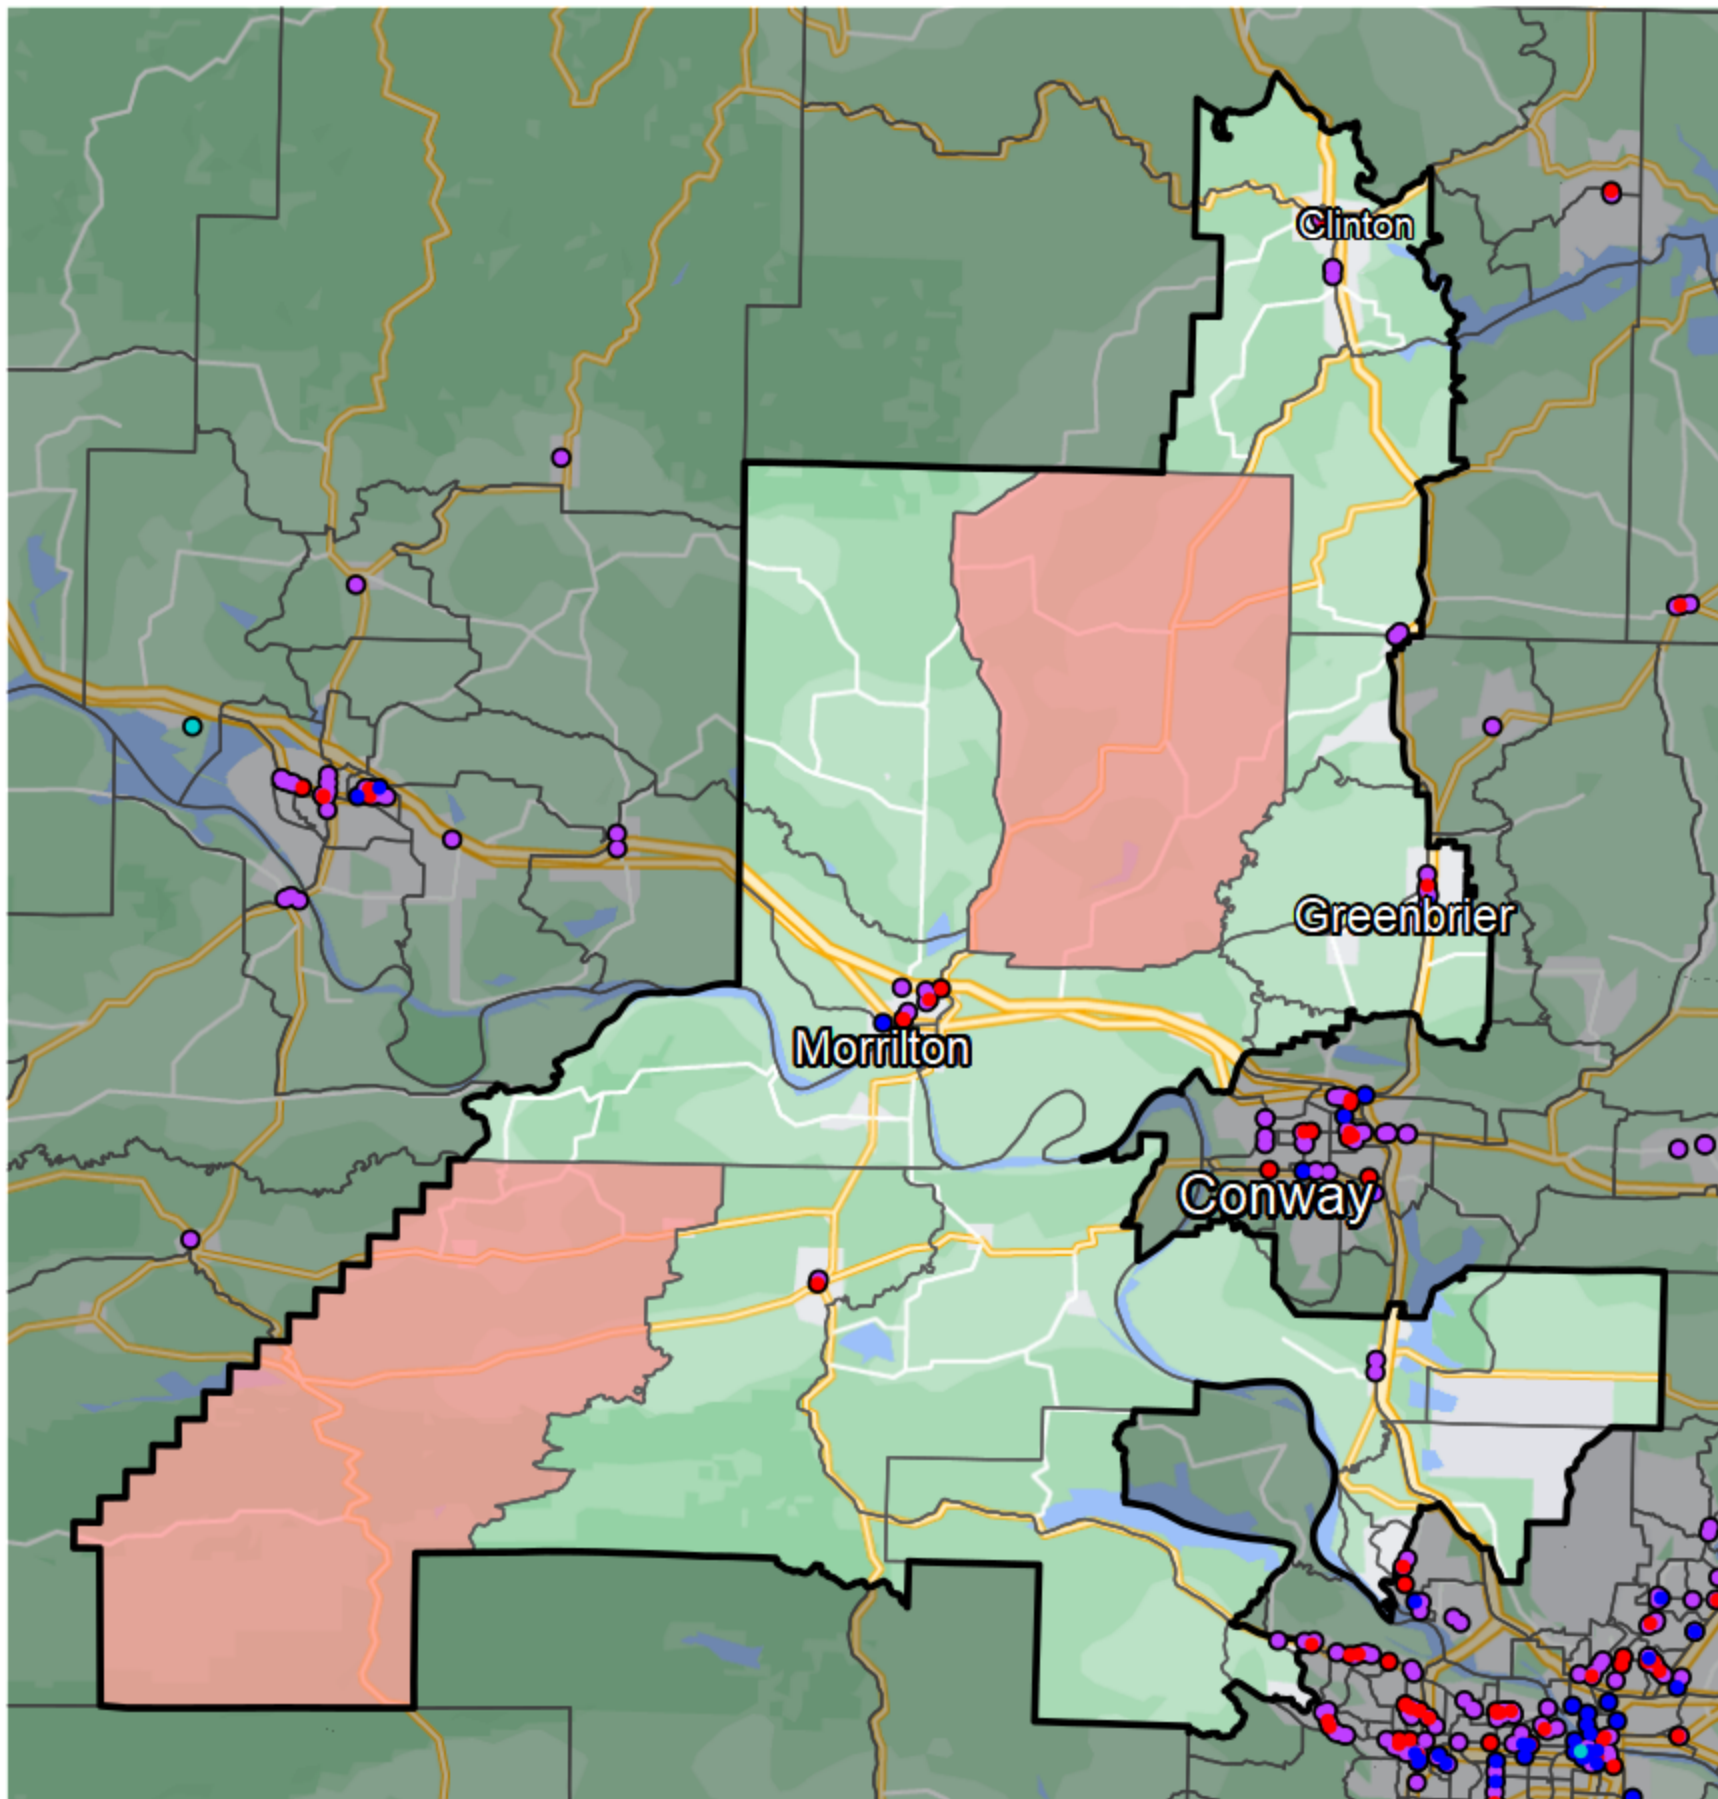

Arkansas - State Senate District 15

Banking Desert

■ No Branches within 10 Miles of Population Center

Financial Institutions

- Bank: 21
- Bank, Out-of-State: 7
- Credit Union: 1
- Credit Union, Out-of-State: 0