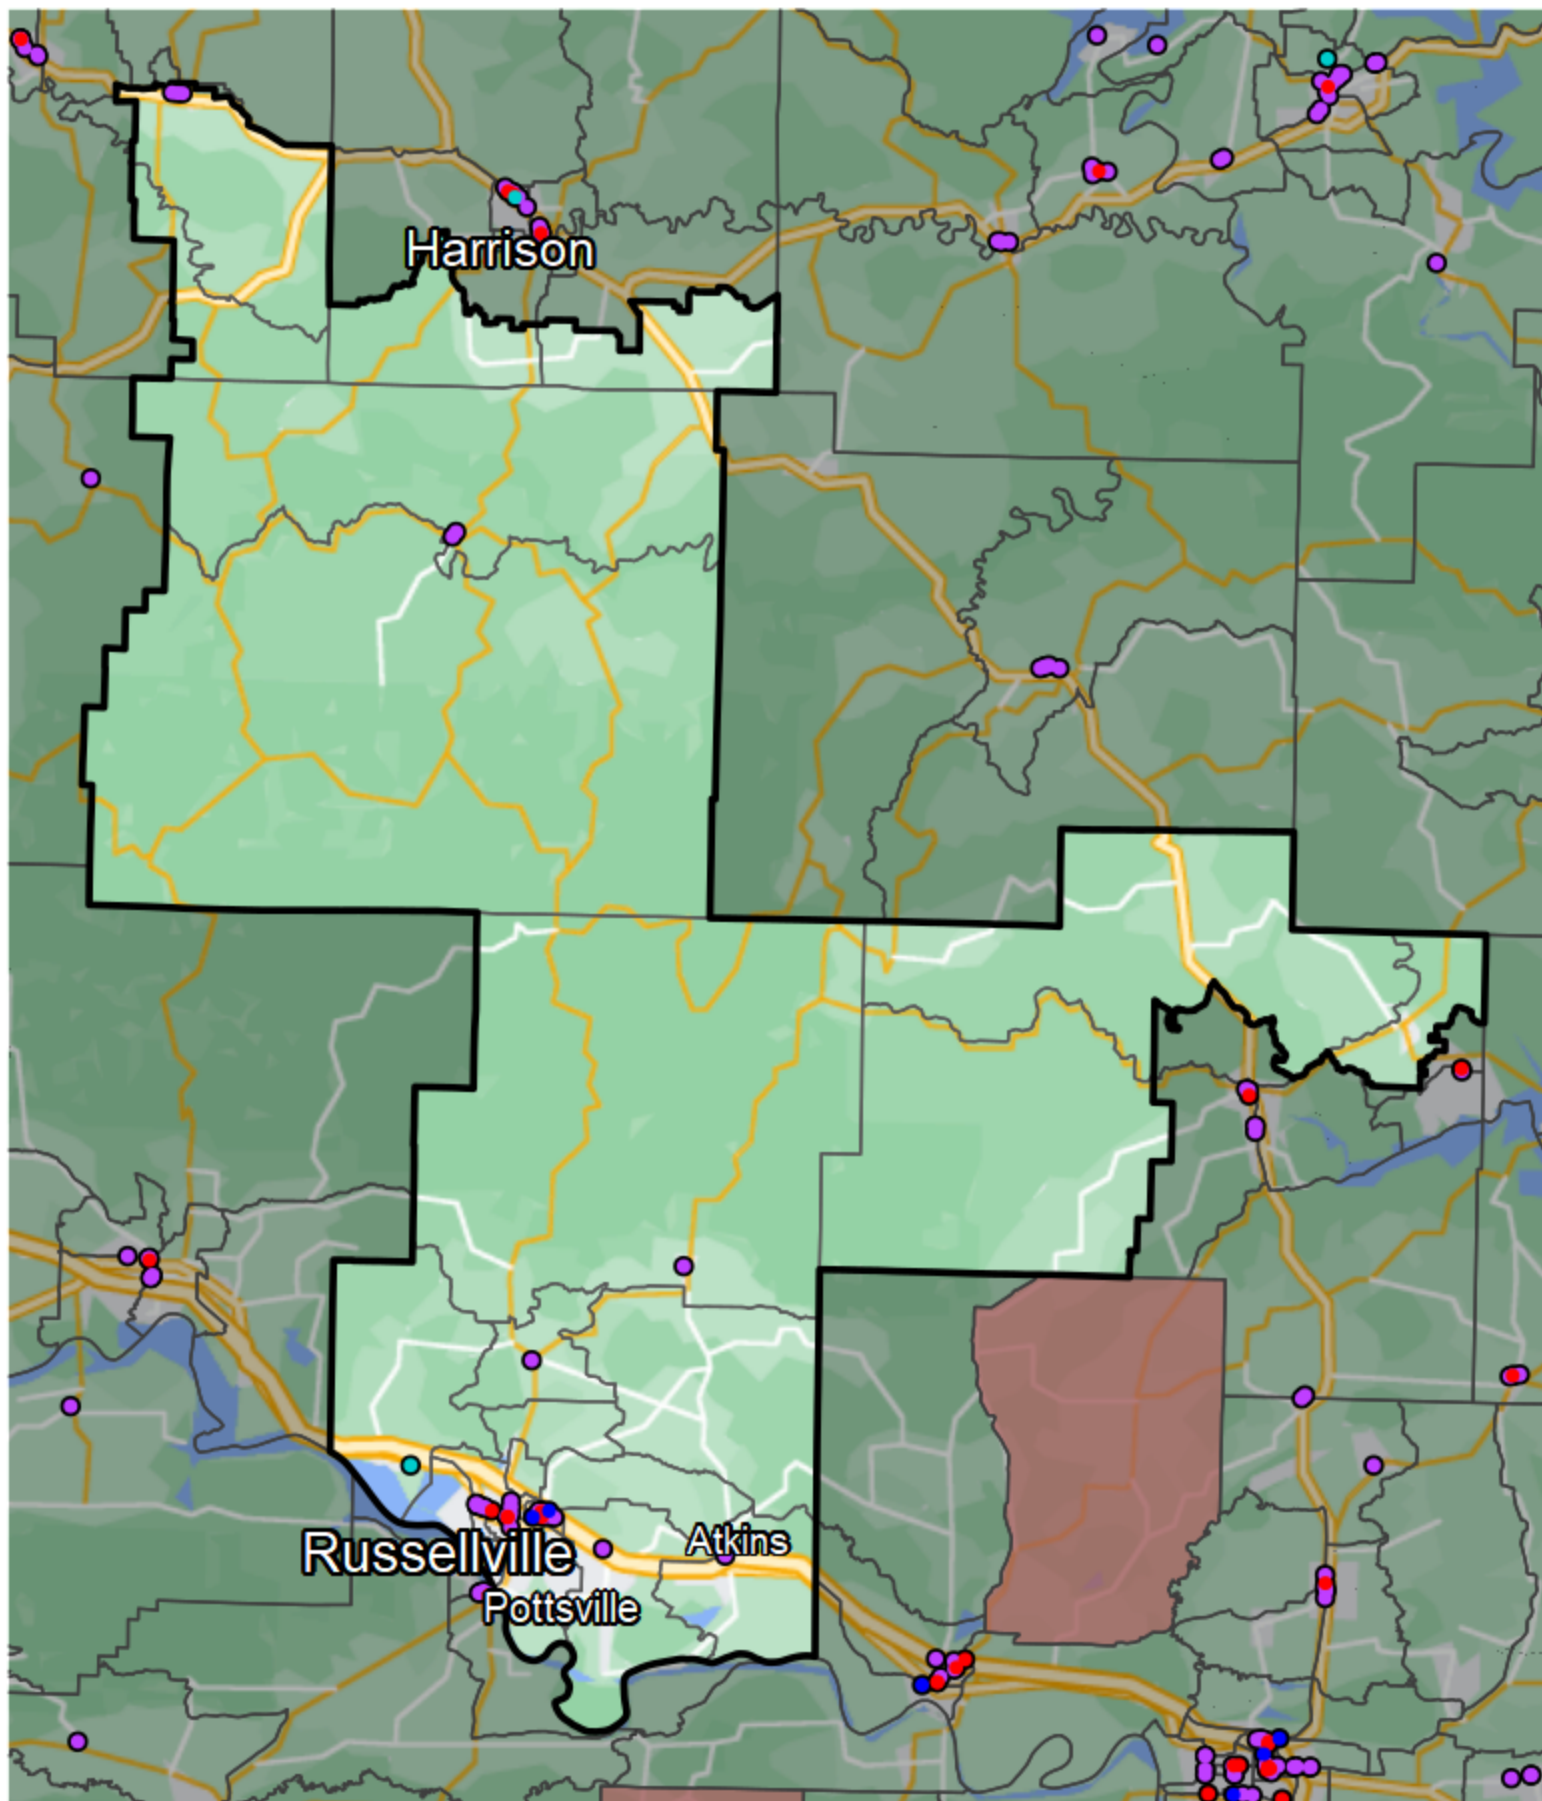

Arkansas - State Senate District 16

Banking Desert

■ No Branches within 10 Miles of Population Center

Financial Institutions

- Bank: 31
- Bank, Out-of-State: 5
- Credit Union: 2
- Credit Union, Out-of-State: 1