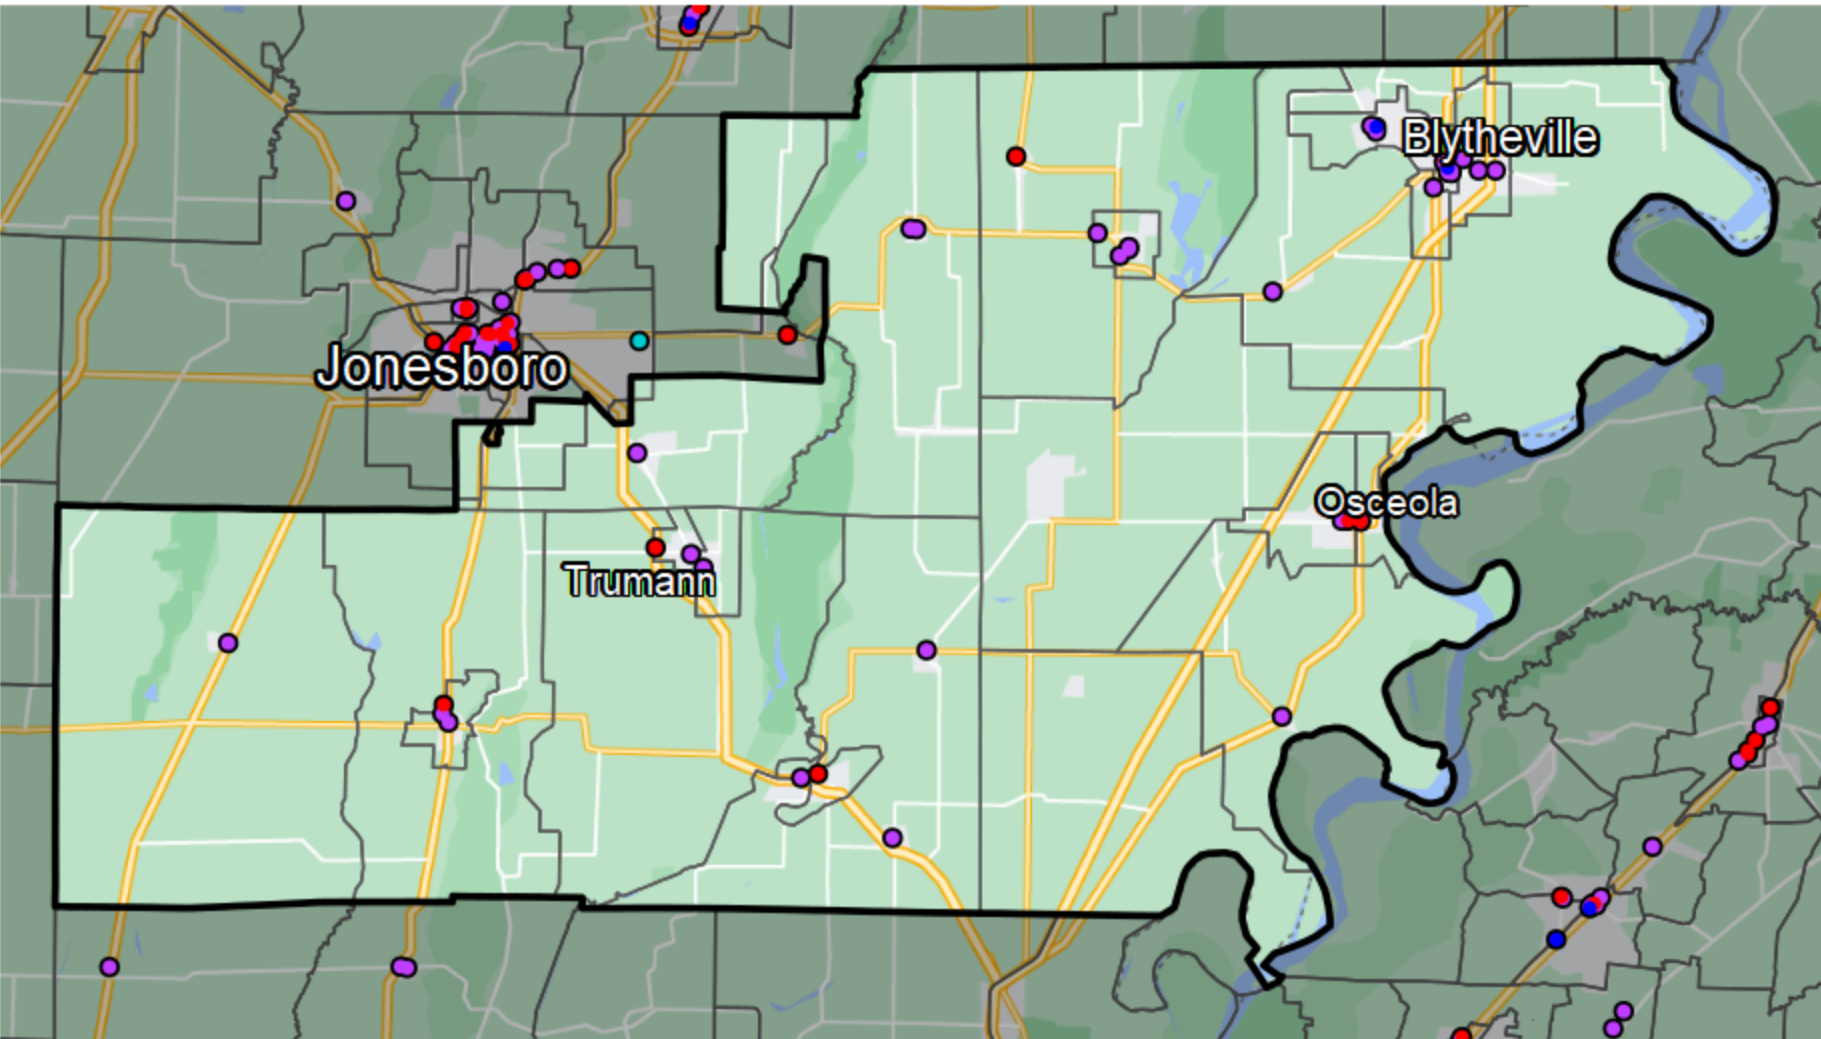

Arkansas - State Senate District 22

Banking Desert

No Branches within 10 Miles of Population Center

Financial Institutions

- Bank: 30
- Bank, Out-of-State: 6
- Credit Union: 2
- Credit Union, Out-of-State: 0