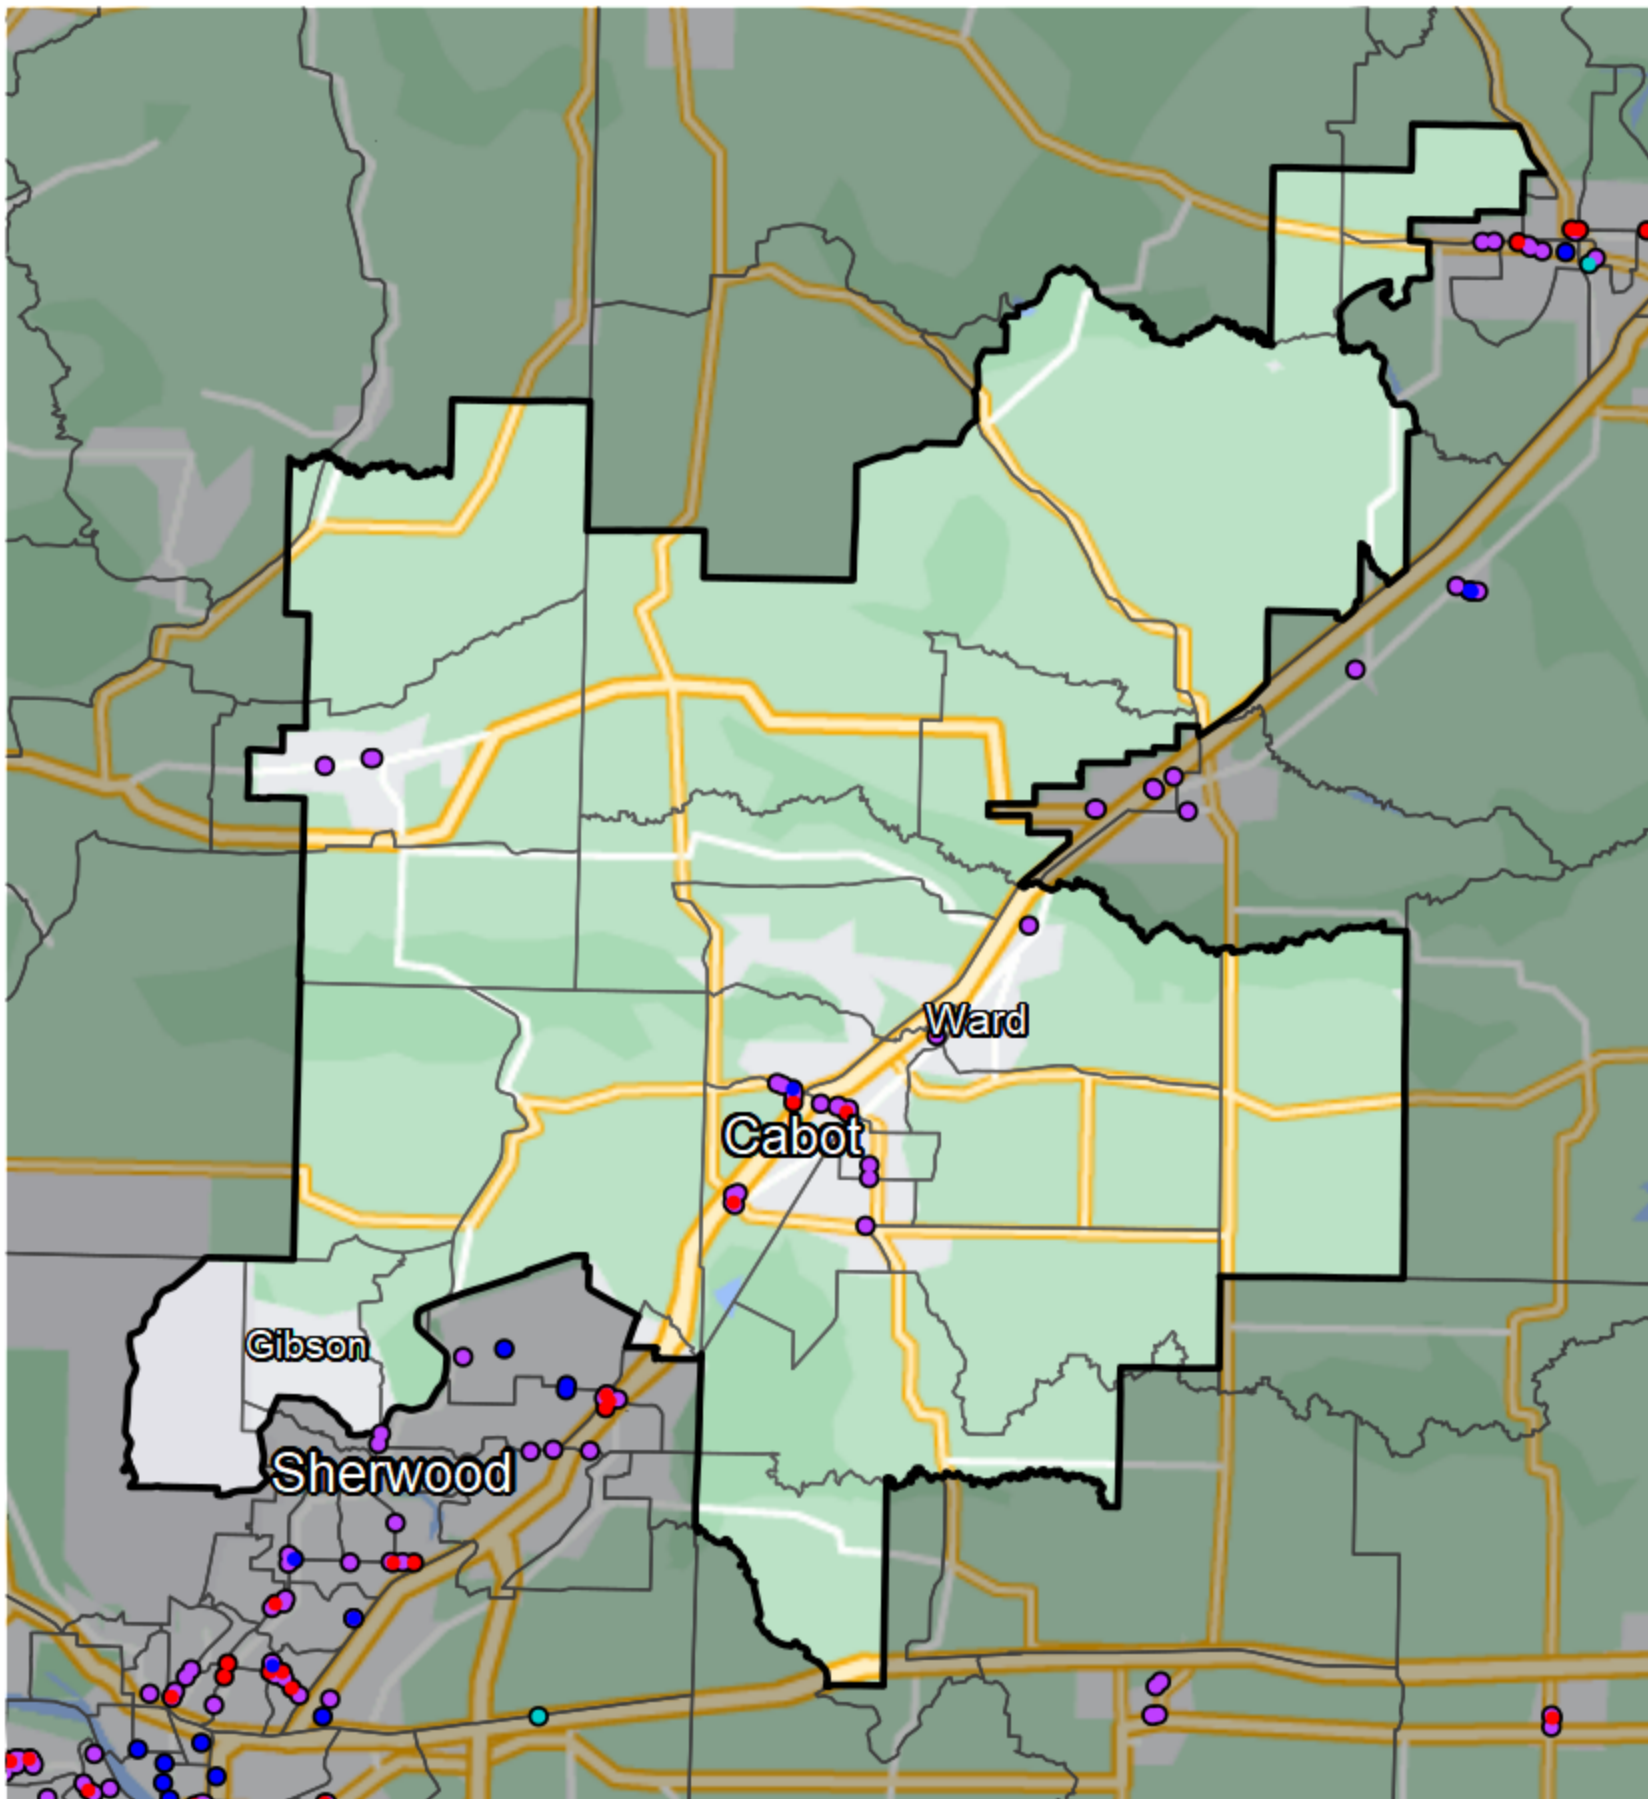

Arkansas - State Senate District 29

Banking Desert

No Branches within 10 Miles of Population Center

Financial Institutions

- Bank: 22
- Bank, Out-of-State: 3
- Credit Union: 1
- Credit Union, Out-of-State: 0