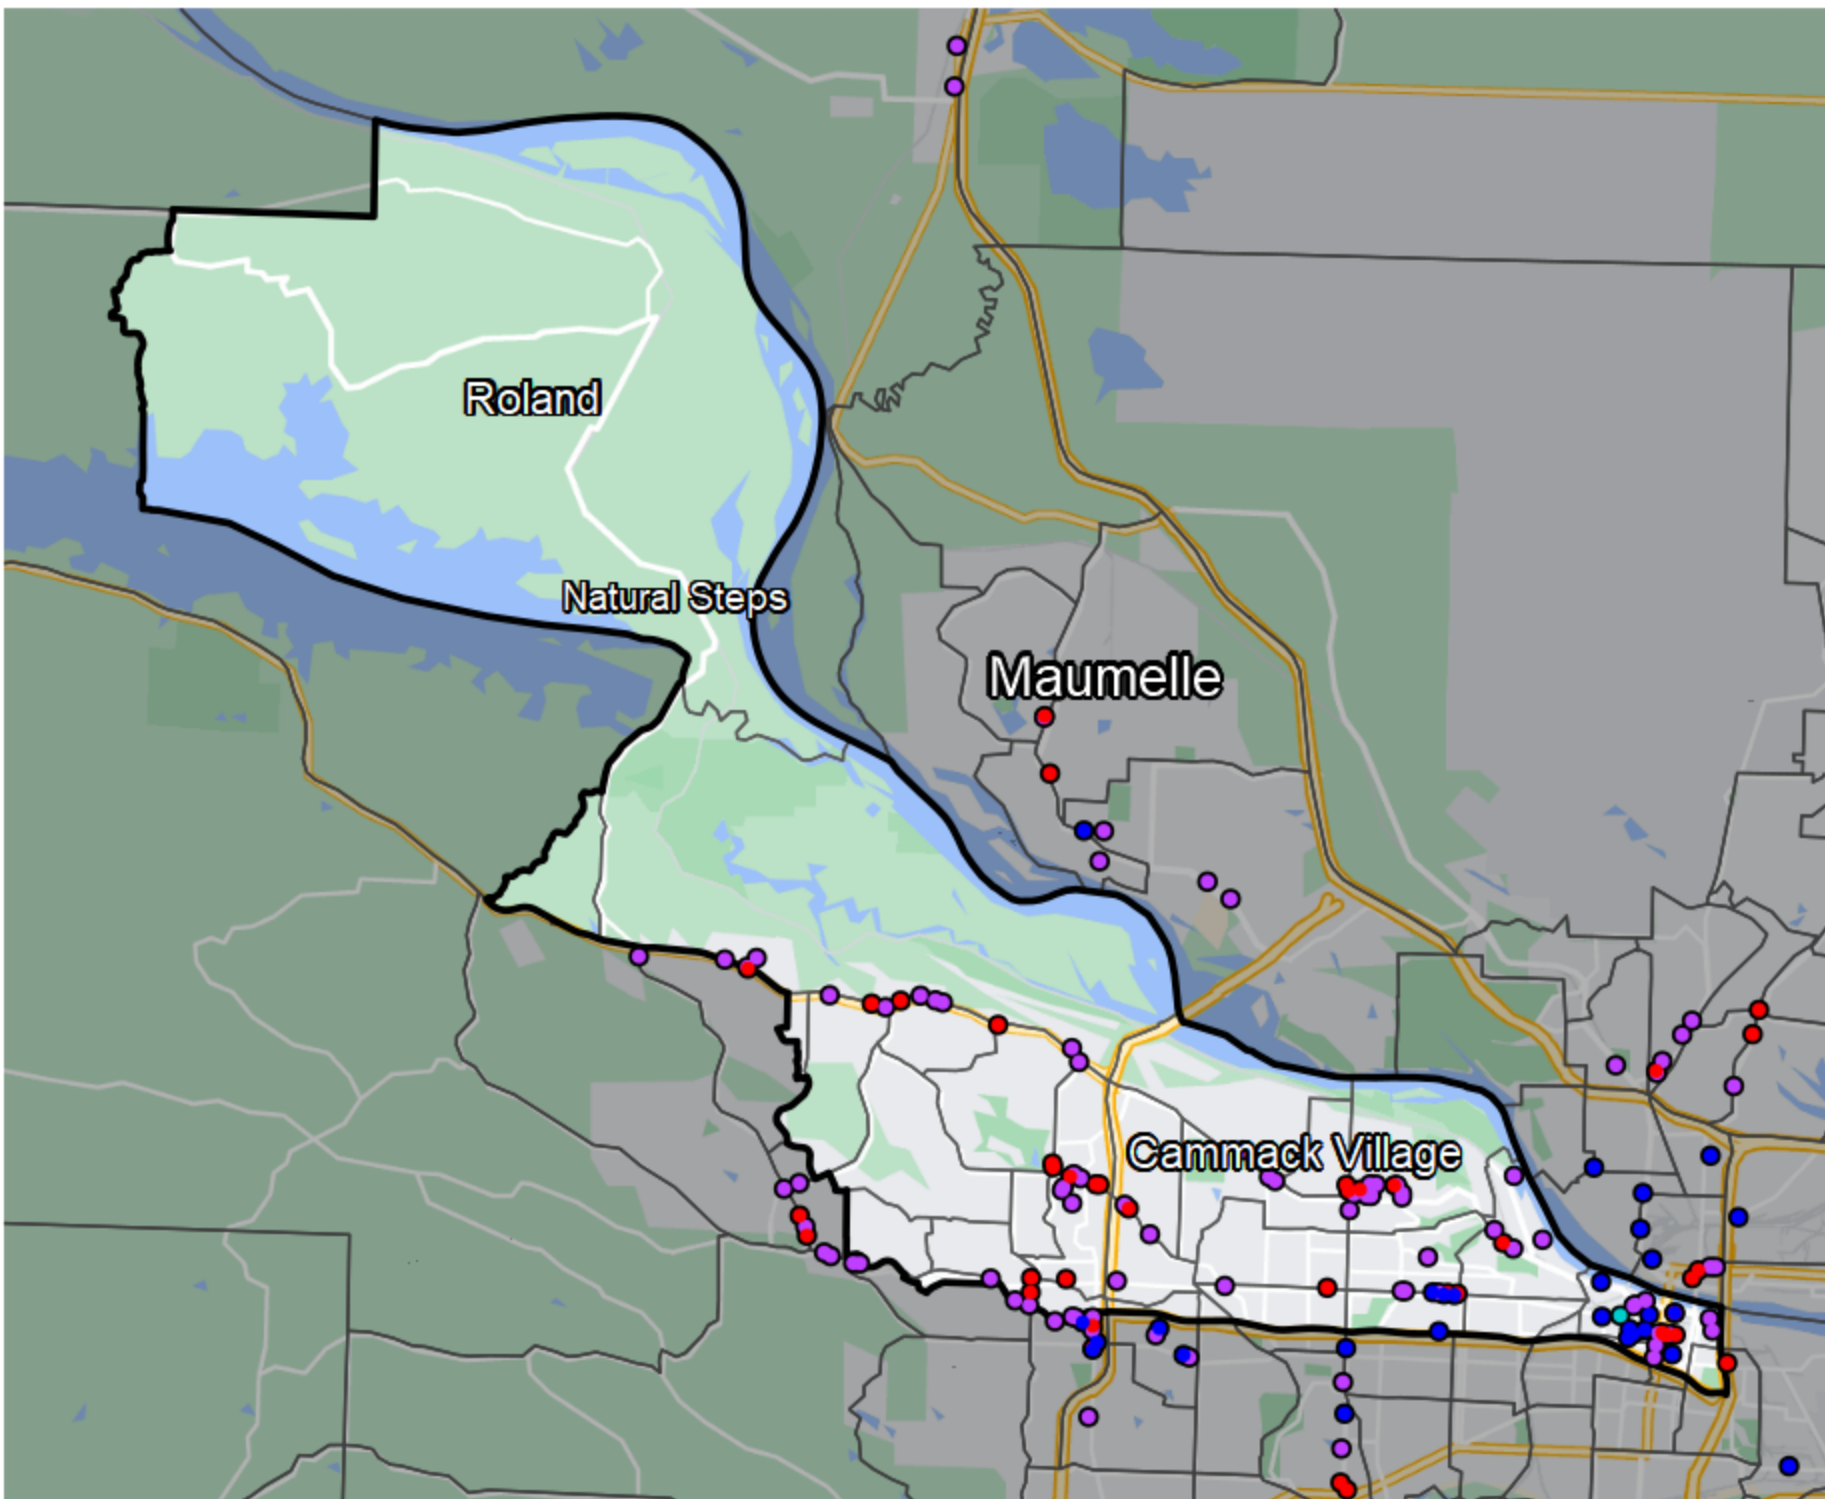

Arkansas - State Senate District 32

Banking Desert

No Branches within 10 Miles of Population Center

Financial Institutions

- Bank: 59
- Bank, Out-of-State: 25
- Credit Union: 13
- Credit Union, Out-of-State: 1