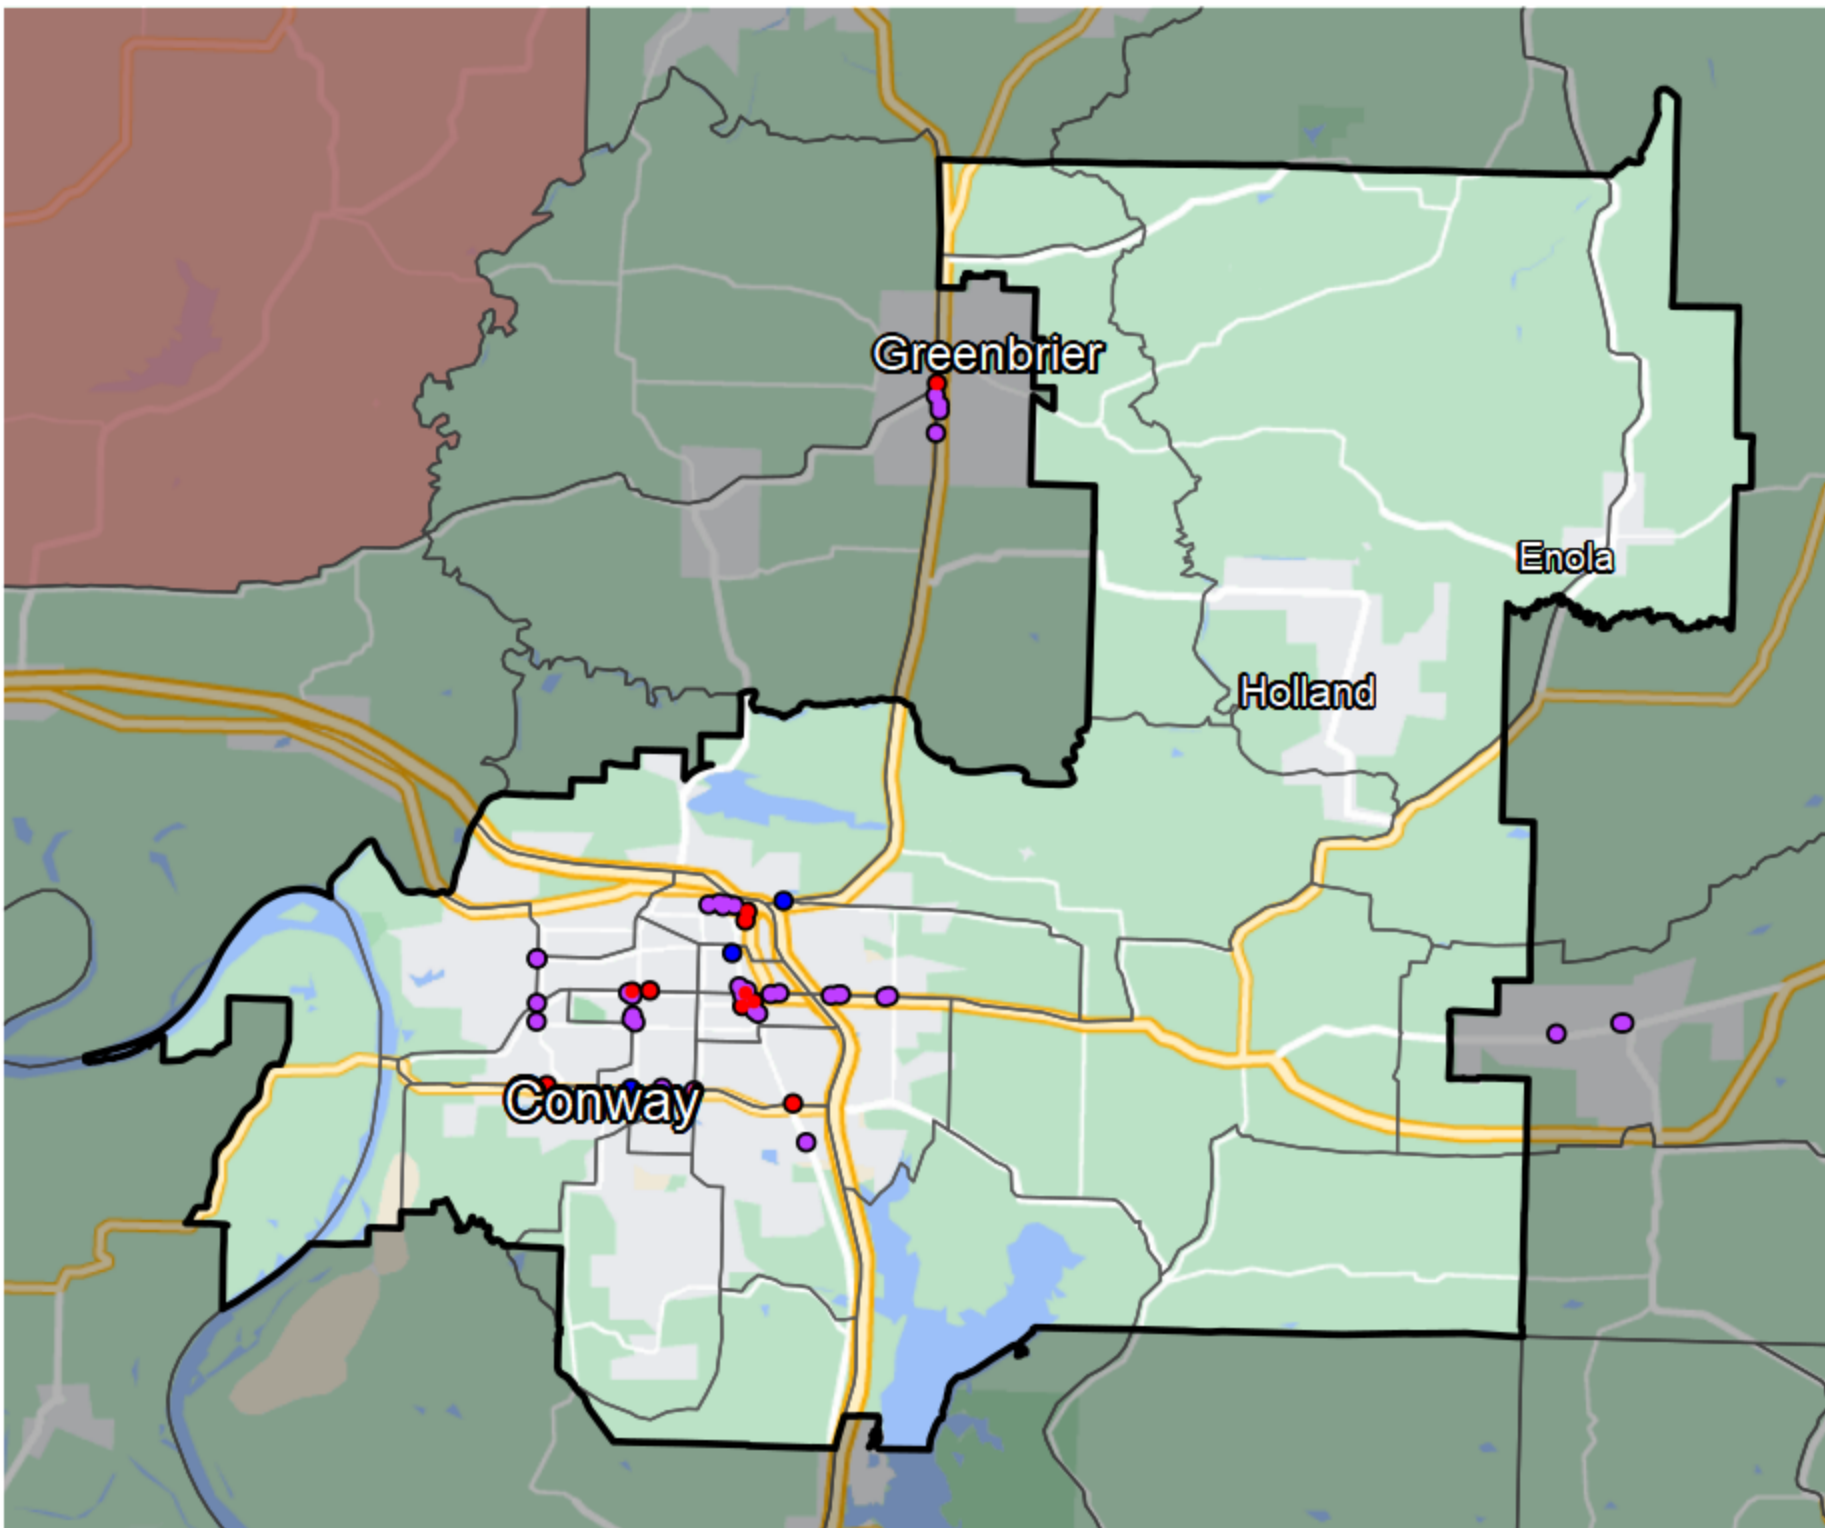

Arkansas - State Senate District 35

Banking Desert
No Branches within 10 Miles of Population Center

Financial Institutions

- Bank: 30
- Bank, Out-of-State: 9
- Credit Union: 3
- Credit Union, Out-of-State: 0