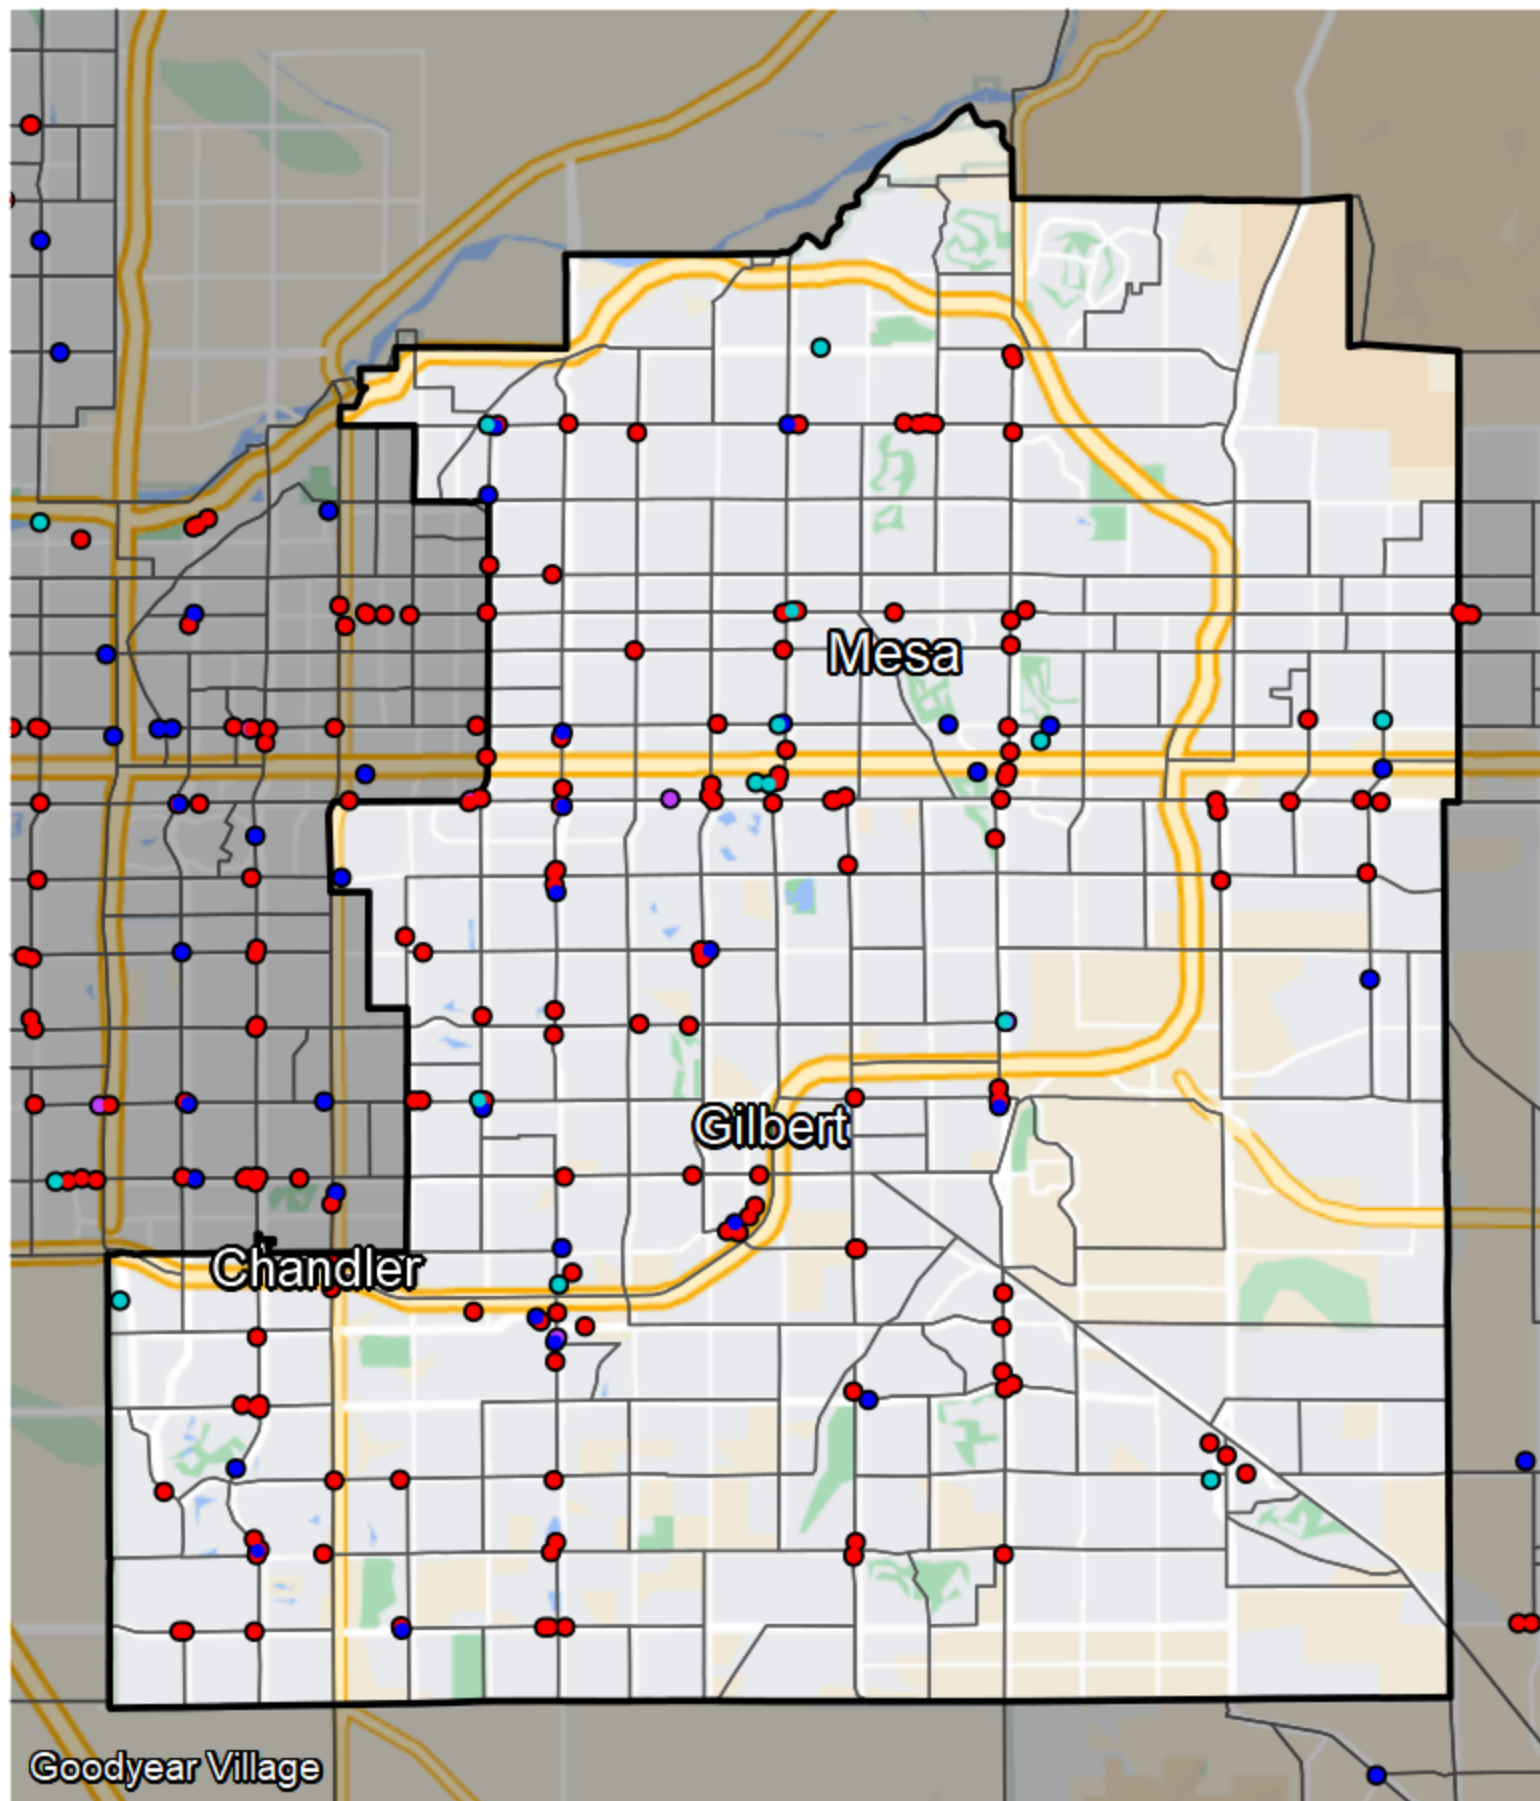

Arizona - Congressional District 5

Banking Desert

■ No Branches within 10 Miles of Population Center

Financial Institutions

- Bank: 4
- Bank, Out-of-State: 125
- Credit Union: 24
- Credit Union, Out-of-State: 13