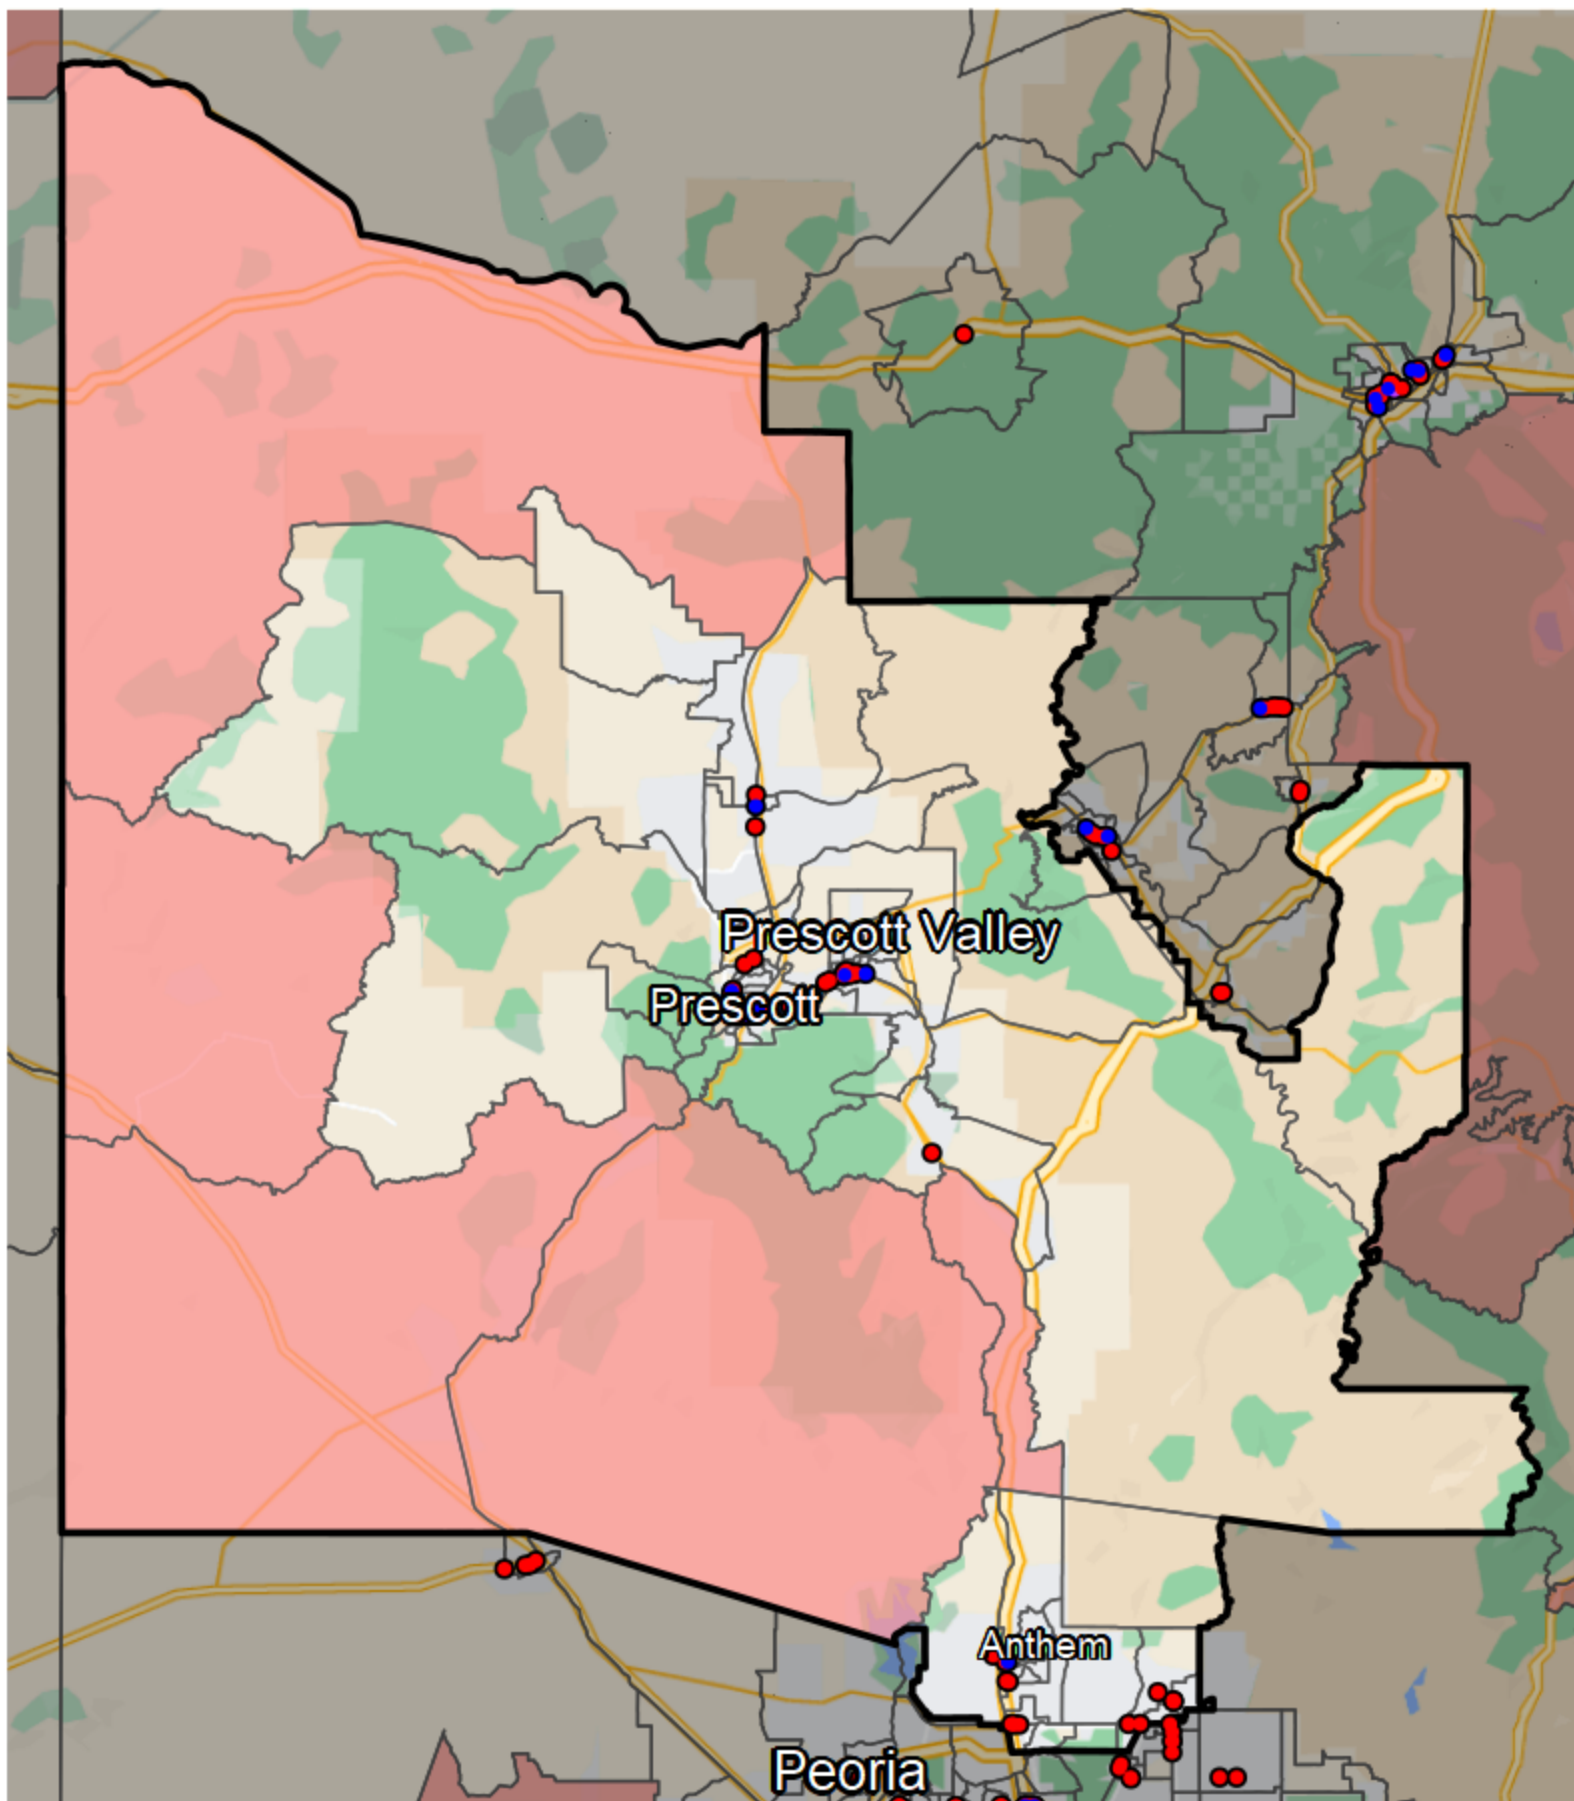

Arizona - State House District 1

Banking Desert

 No Branches within 10 Miles of Population Center

Financial Institutions

-  Bank: 0
-  Bank, Out-of-State: 46
-  Credit Union: 8
-  Credit Union, Out-of-State: 0