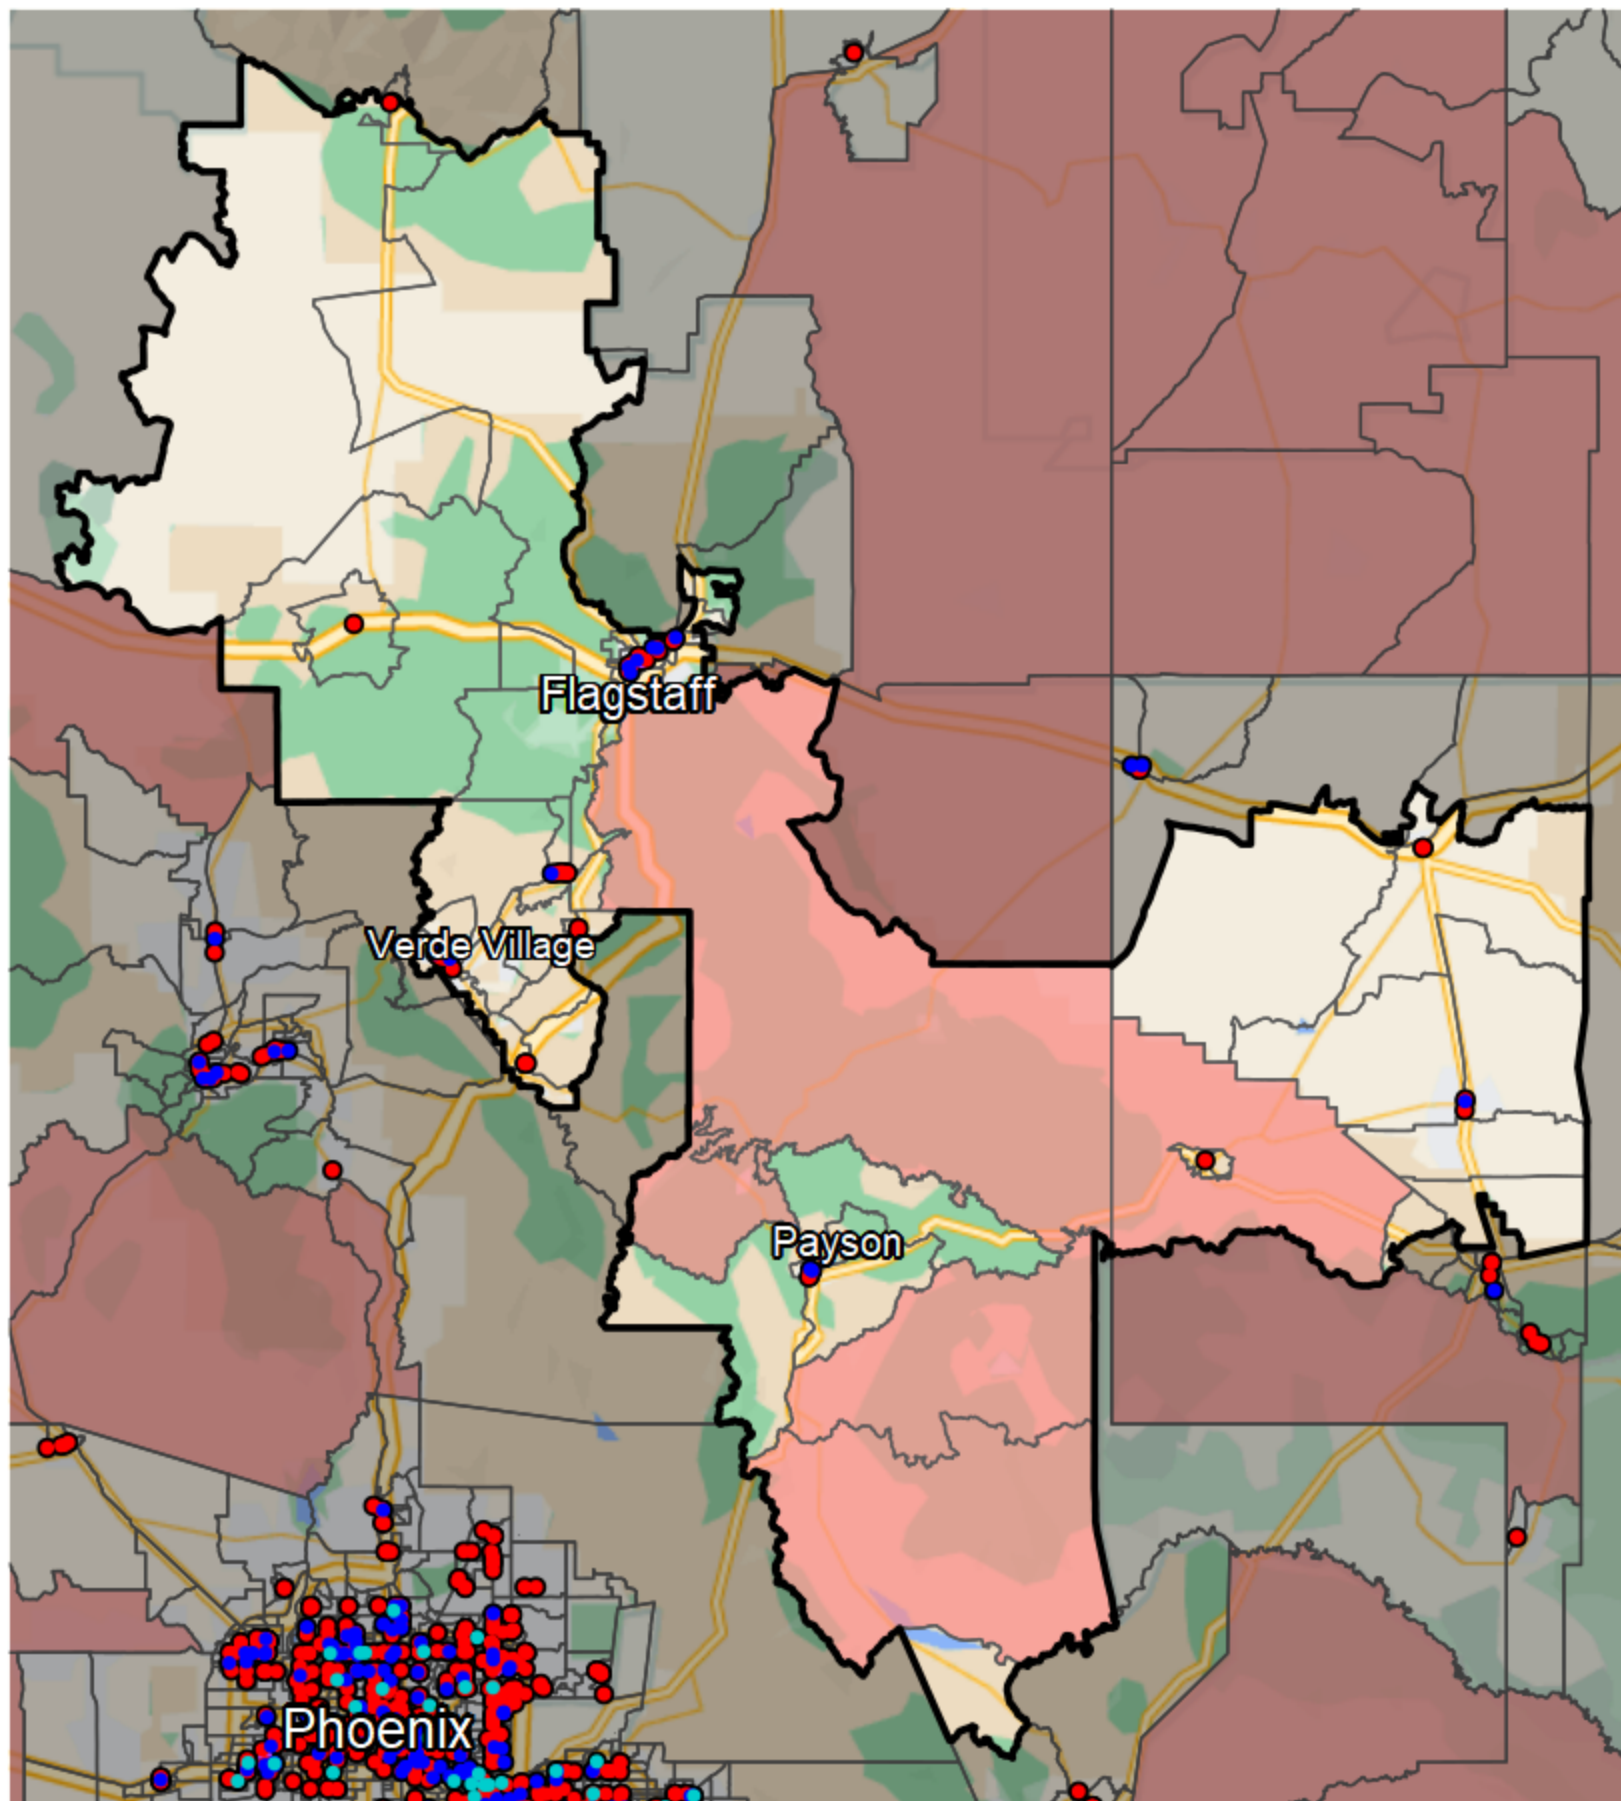

Arizona - State House District 6

Banking Desert

No Branches within 10 Miles of Population Center

Financial Institutions

- Bank: 1
- Bank, Out-of-State: 42
- Credit Union: 12
- Credit Union, Out-of-State: 0