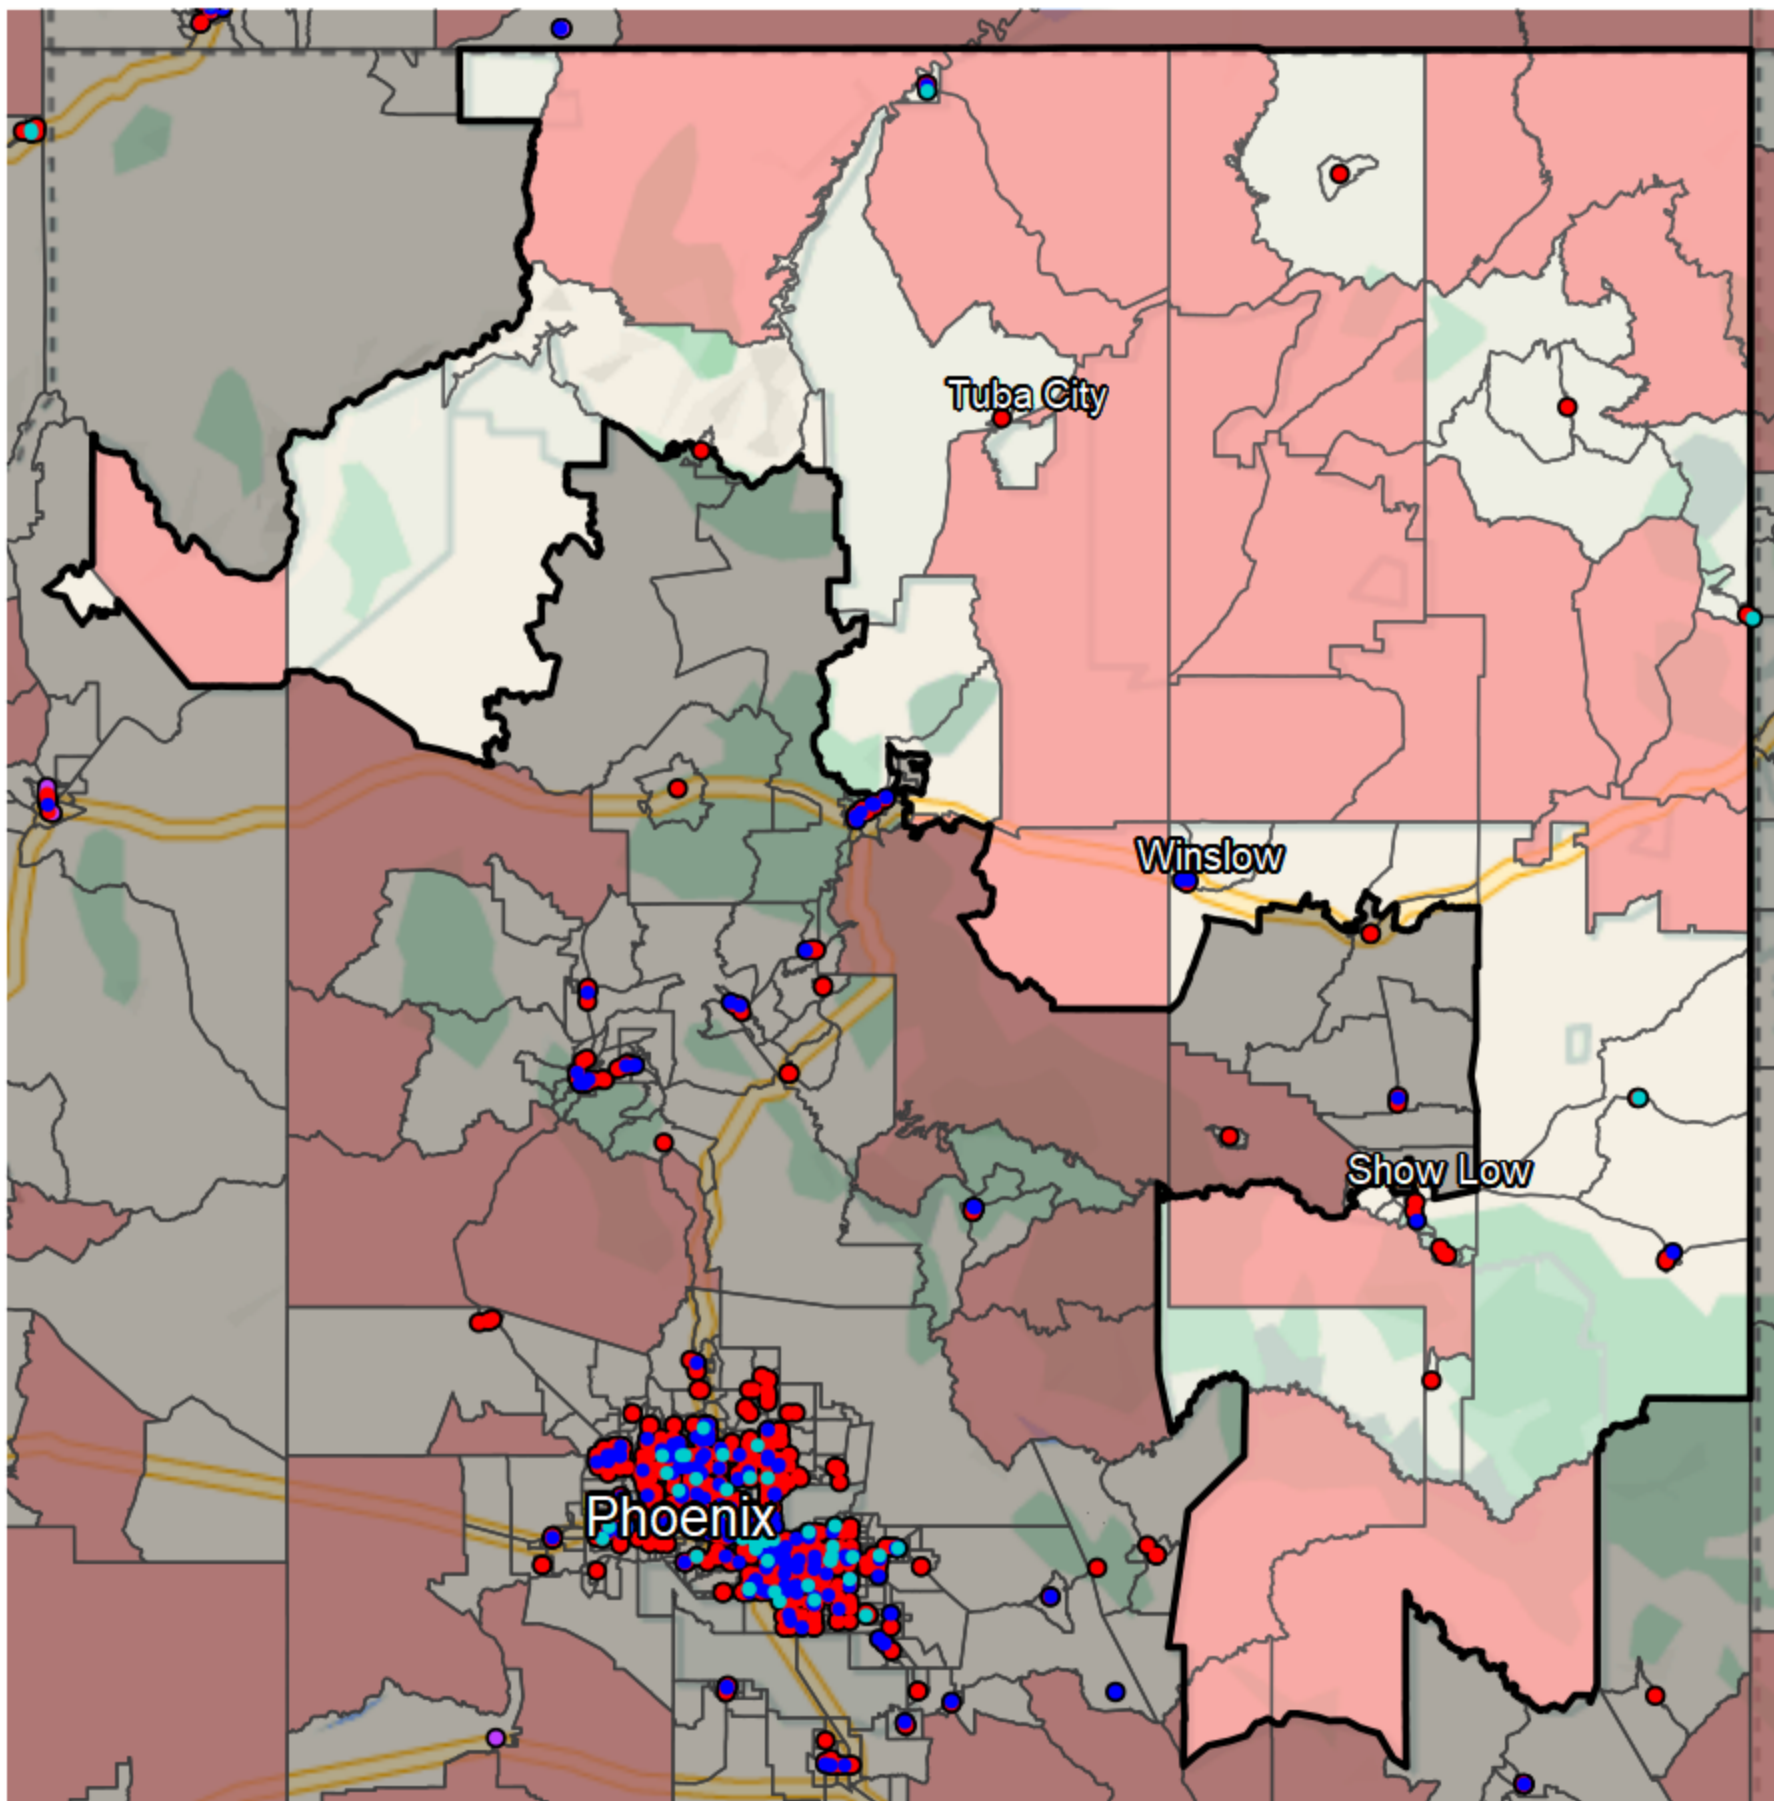

# Arizona - State House District 7

## Banking Desert

No Branches within 10 Miles of Population Center

## Financial Institutions

- Bank: 0
- Bank, Out-of-State: 19
- Credit Union: 5
- Credit Union, Out-of-State: 2