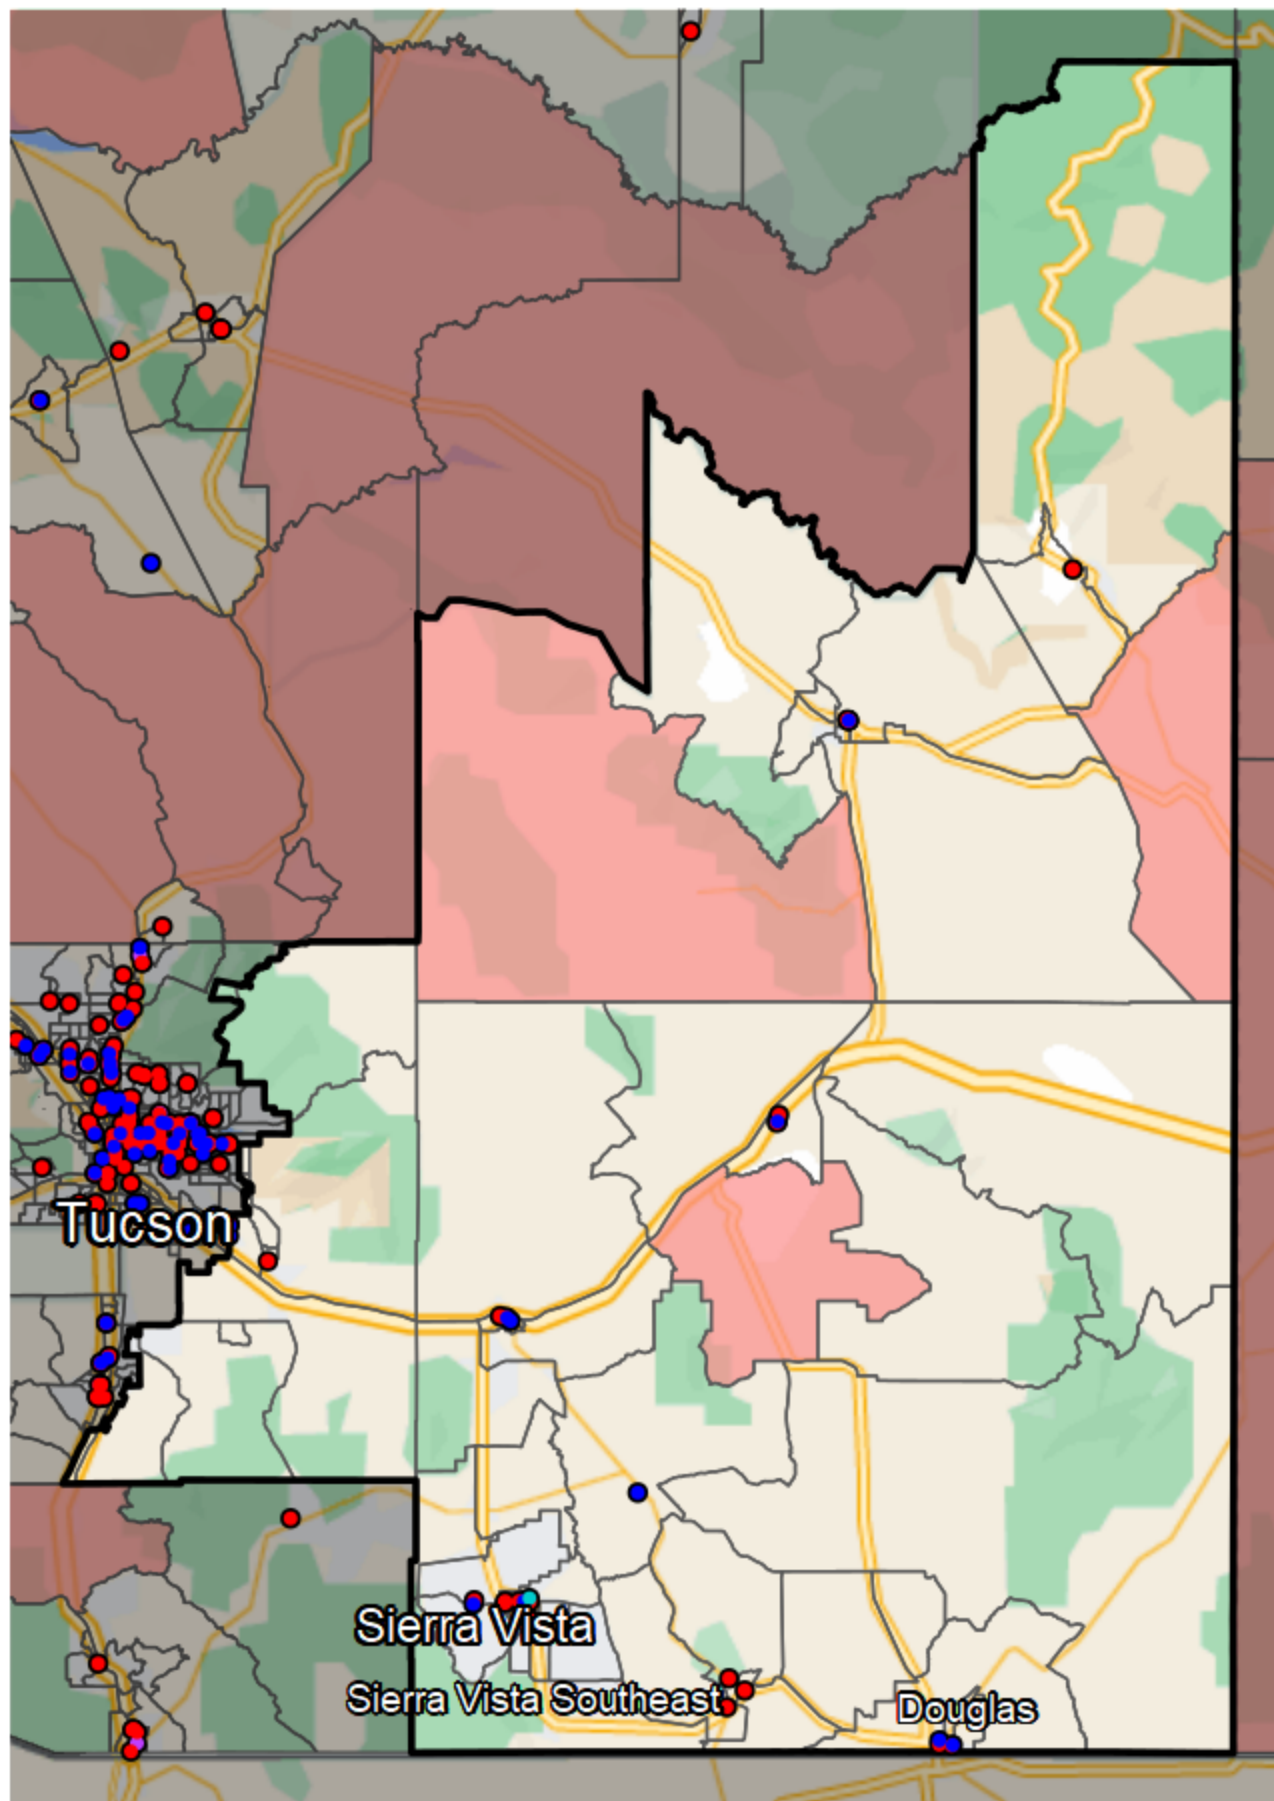

Arizona - State House District 14

Banking Desert

No Branches within 10 Miles of Population Center

Financial Institutions

- Bank: 0
- Bank, Out-of-State: 24
- Credit Union: 11
- Credit Union, Out-of-State: 1