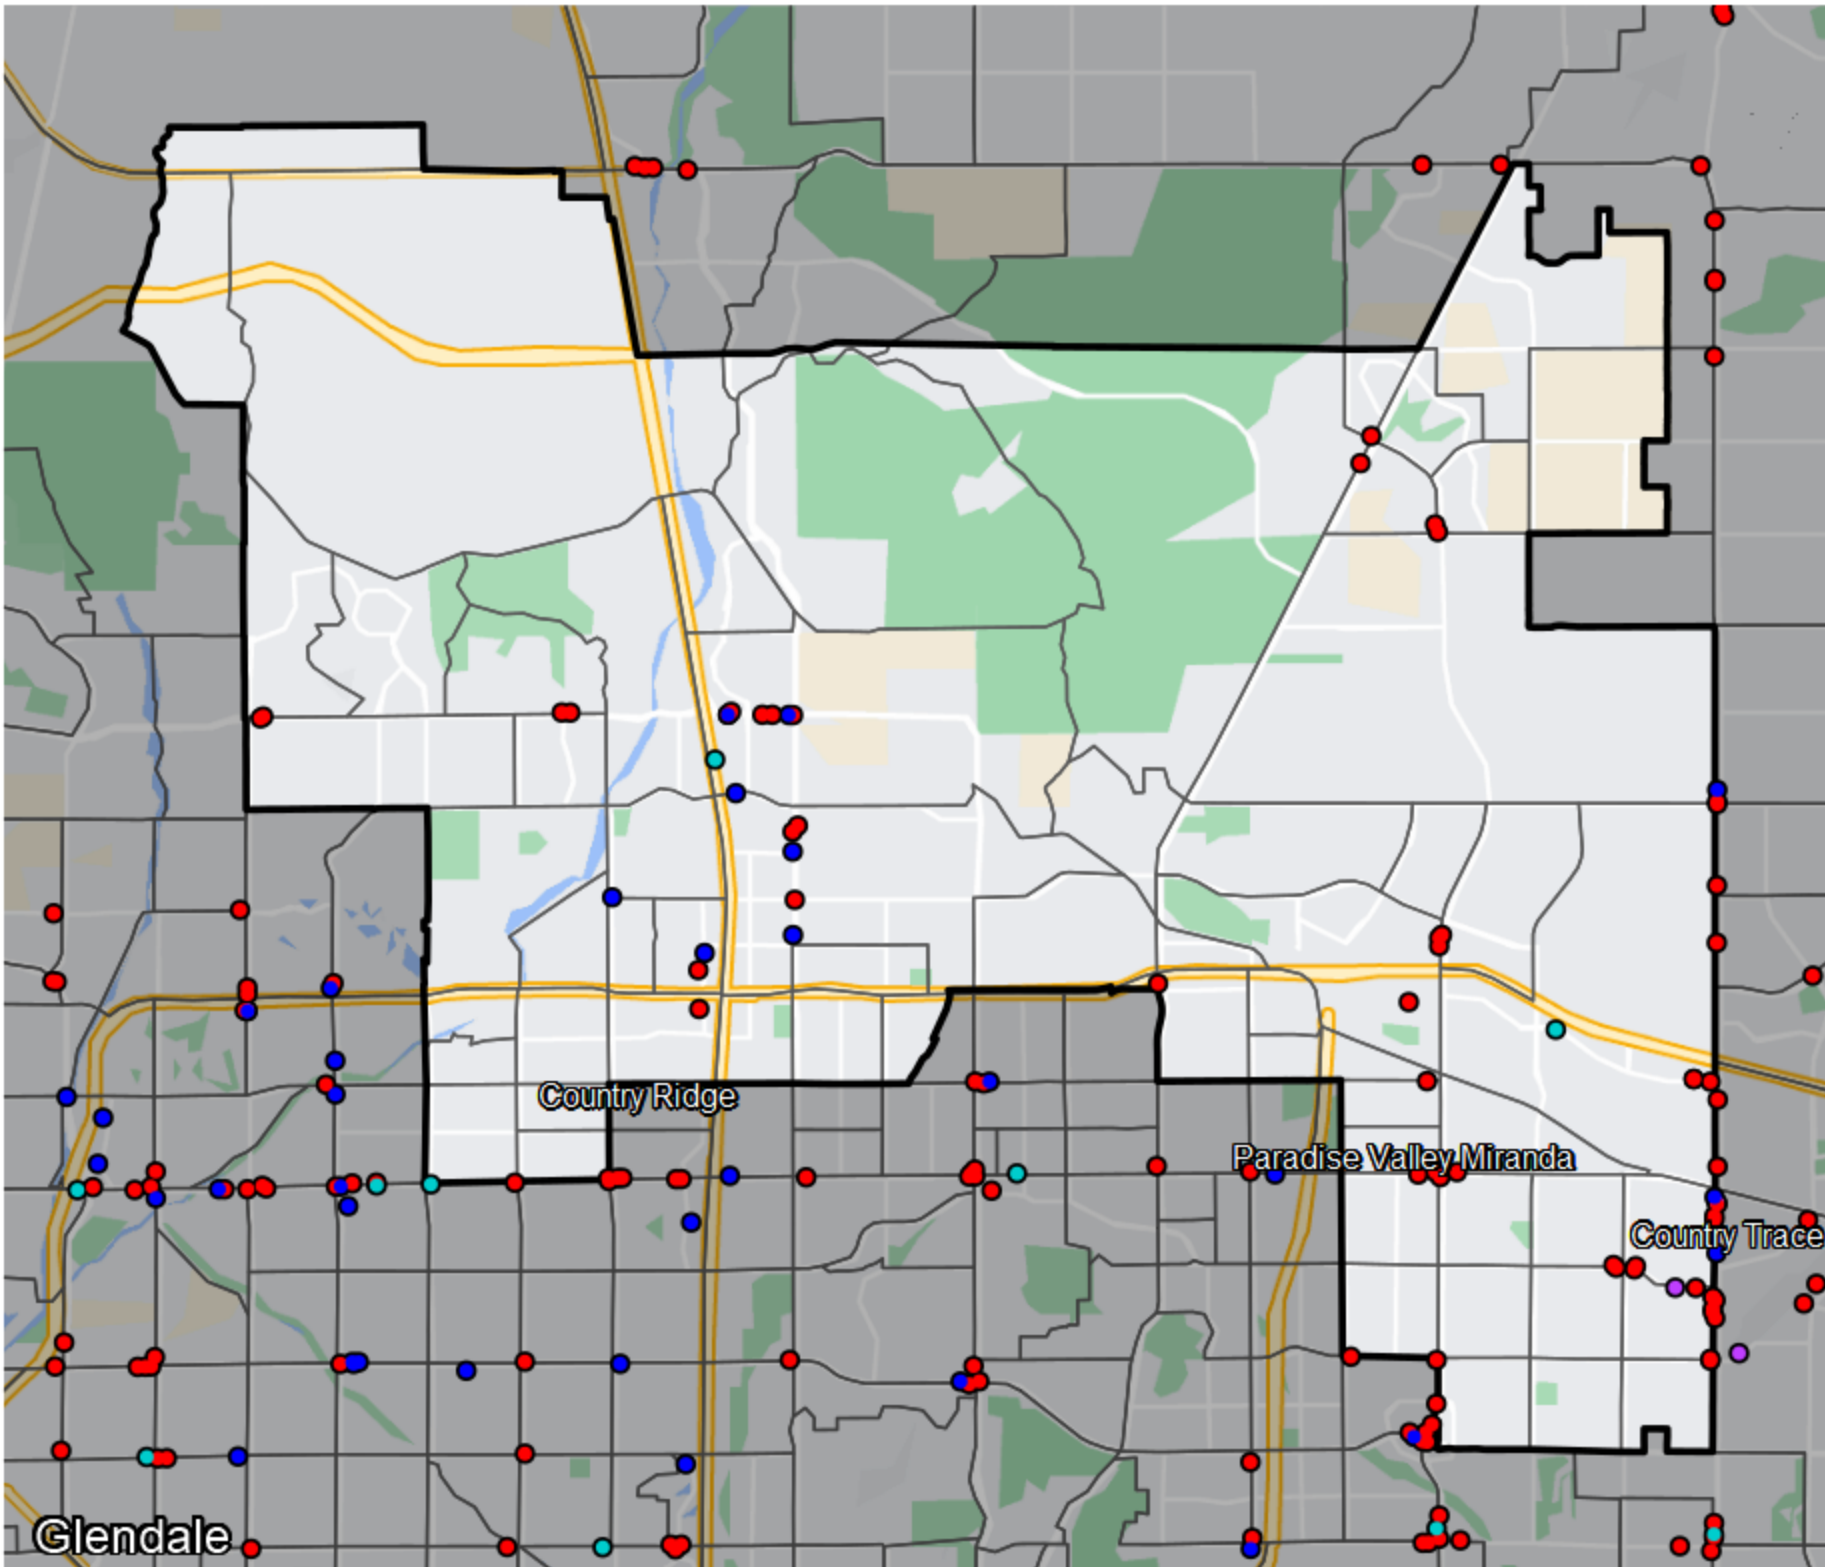

Arizona - State House District 15

Banking Desert
No Branches within 10 Miles of Population Center

Financial Institutions
Bank: 1
Bank, Out-of-State: 45
Credit Union: 8
Credit Union, Out-of-State: 2

Sources: NCUA, FDIC, UW-Madison Population Lab, CDFI, US Census, Google Maps, CUNA