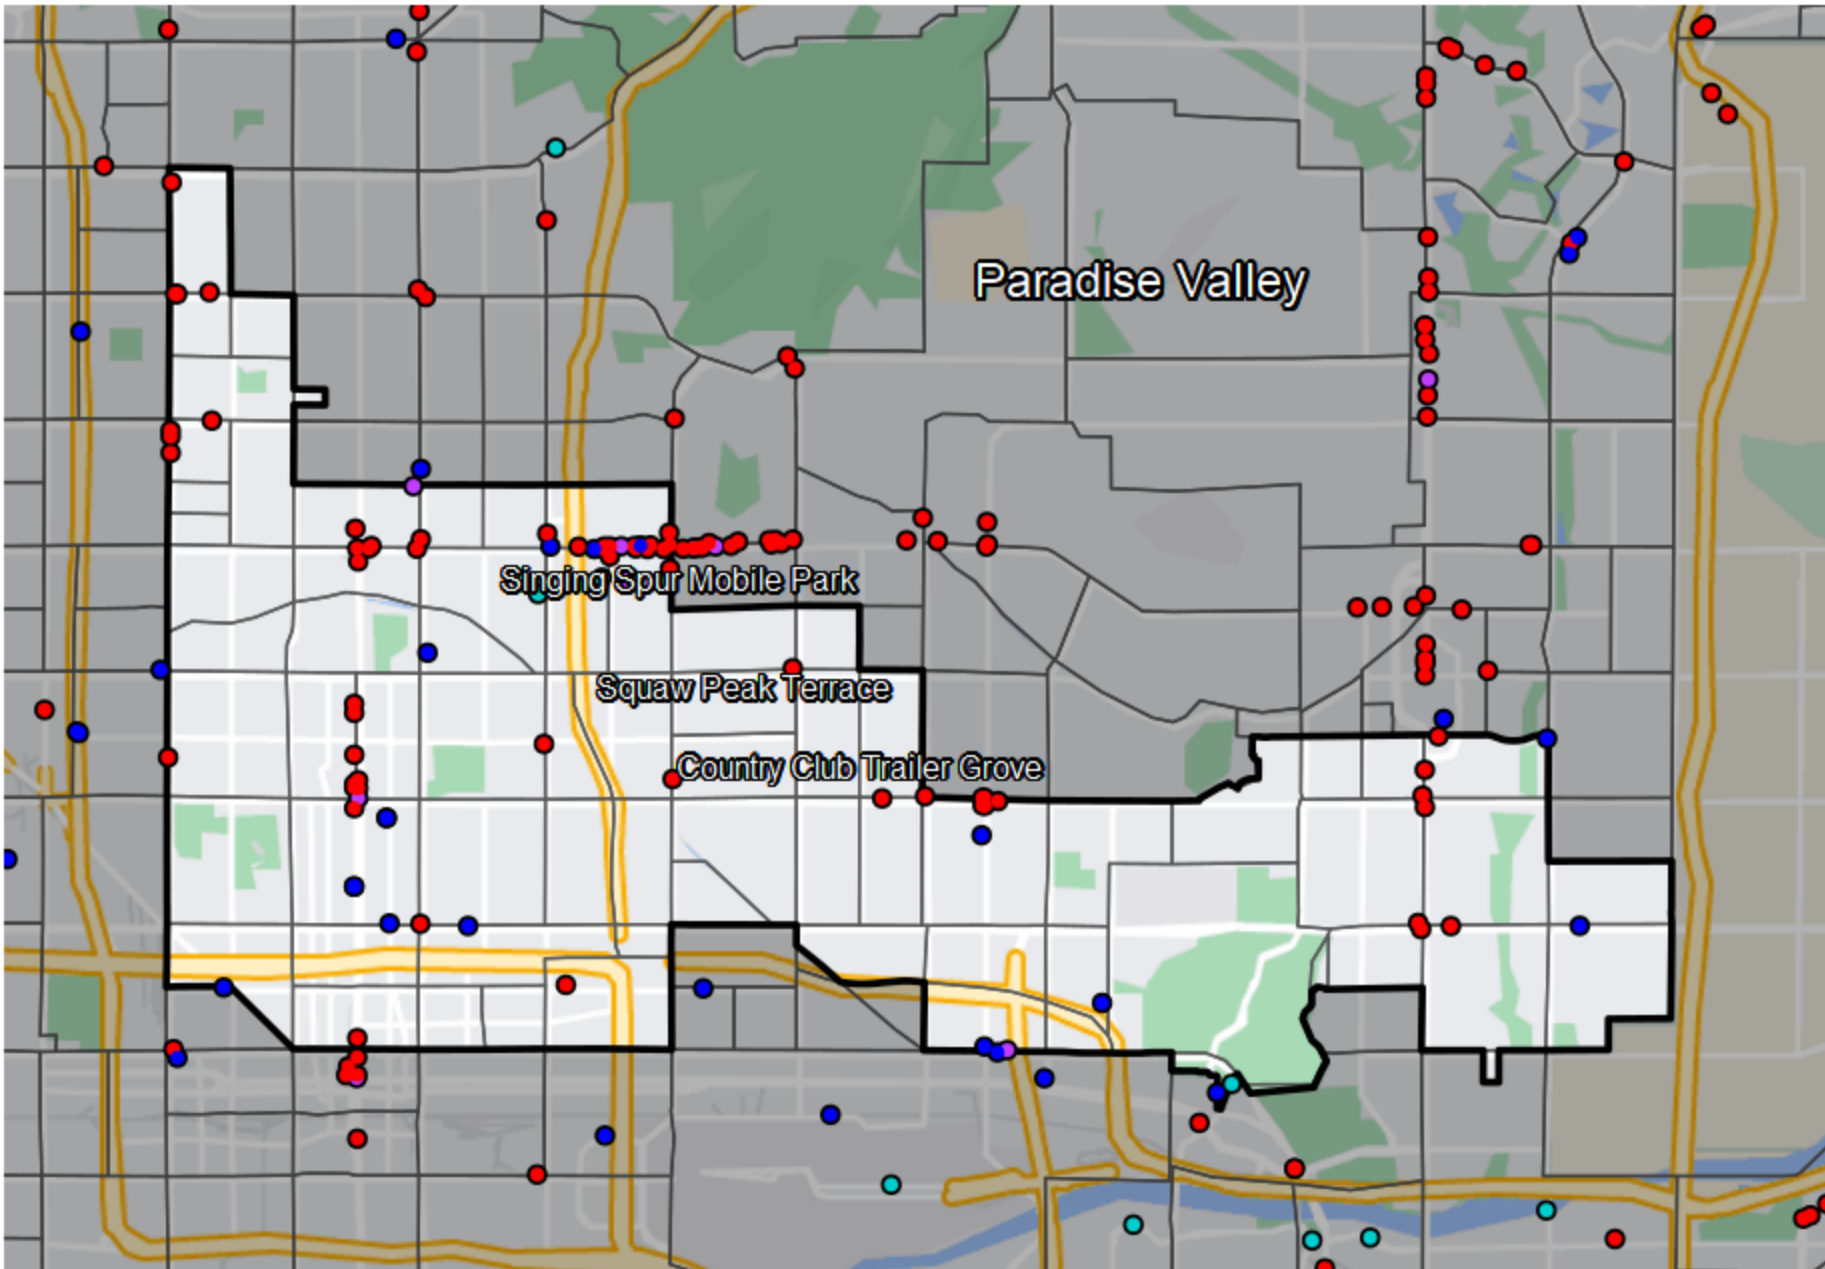

## Arizona - State House District 24

### Banking Desert

No Branches within 10 Miles of Population Center

### Financial Institutions

- Bank: 5
- Bank, Out-of-State: 56
- Credit Union: 15
- Credit Union, Out-of-State: 2