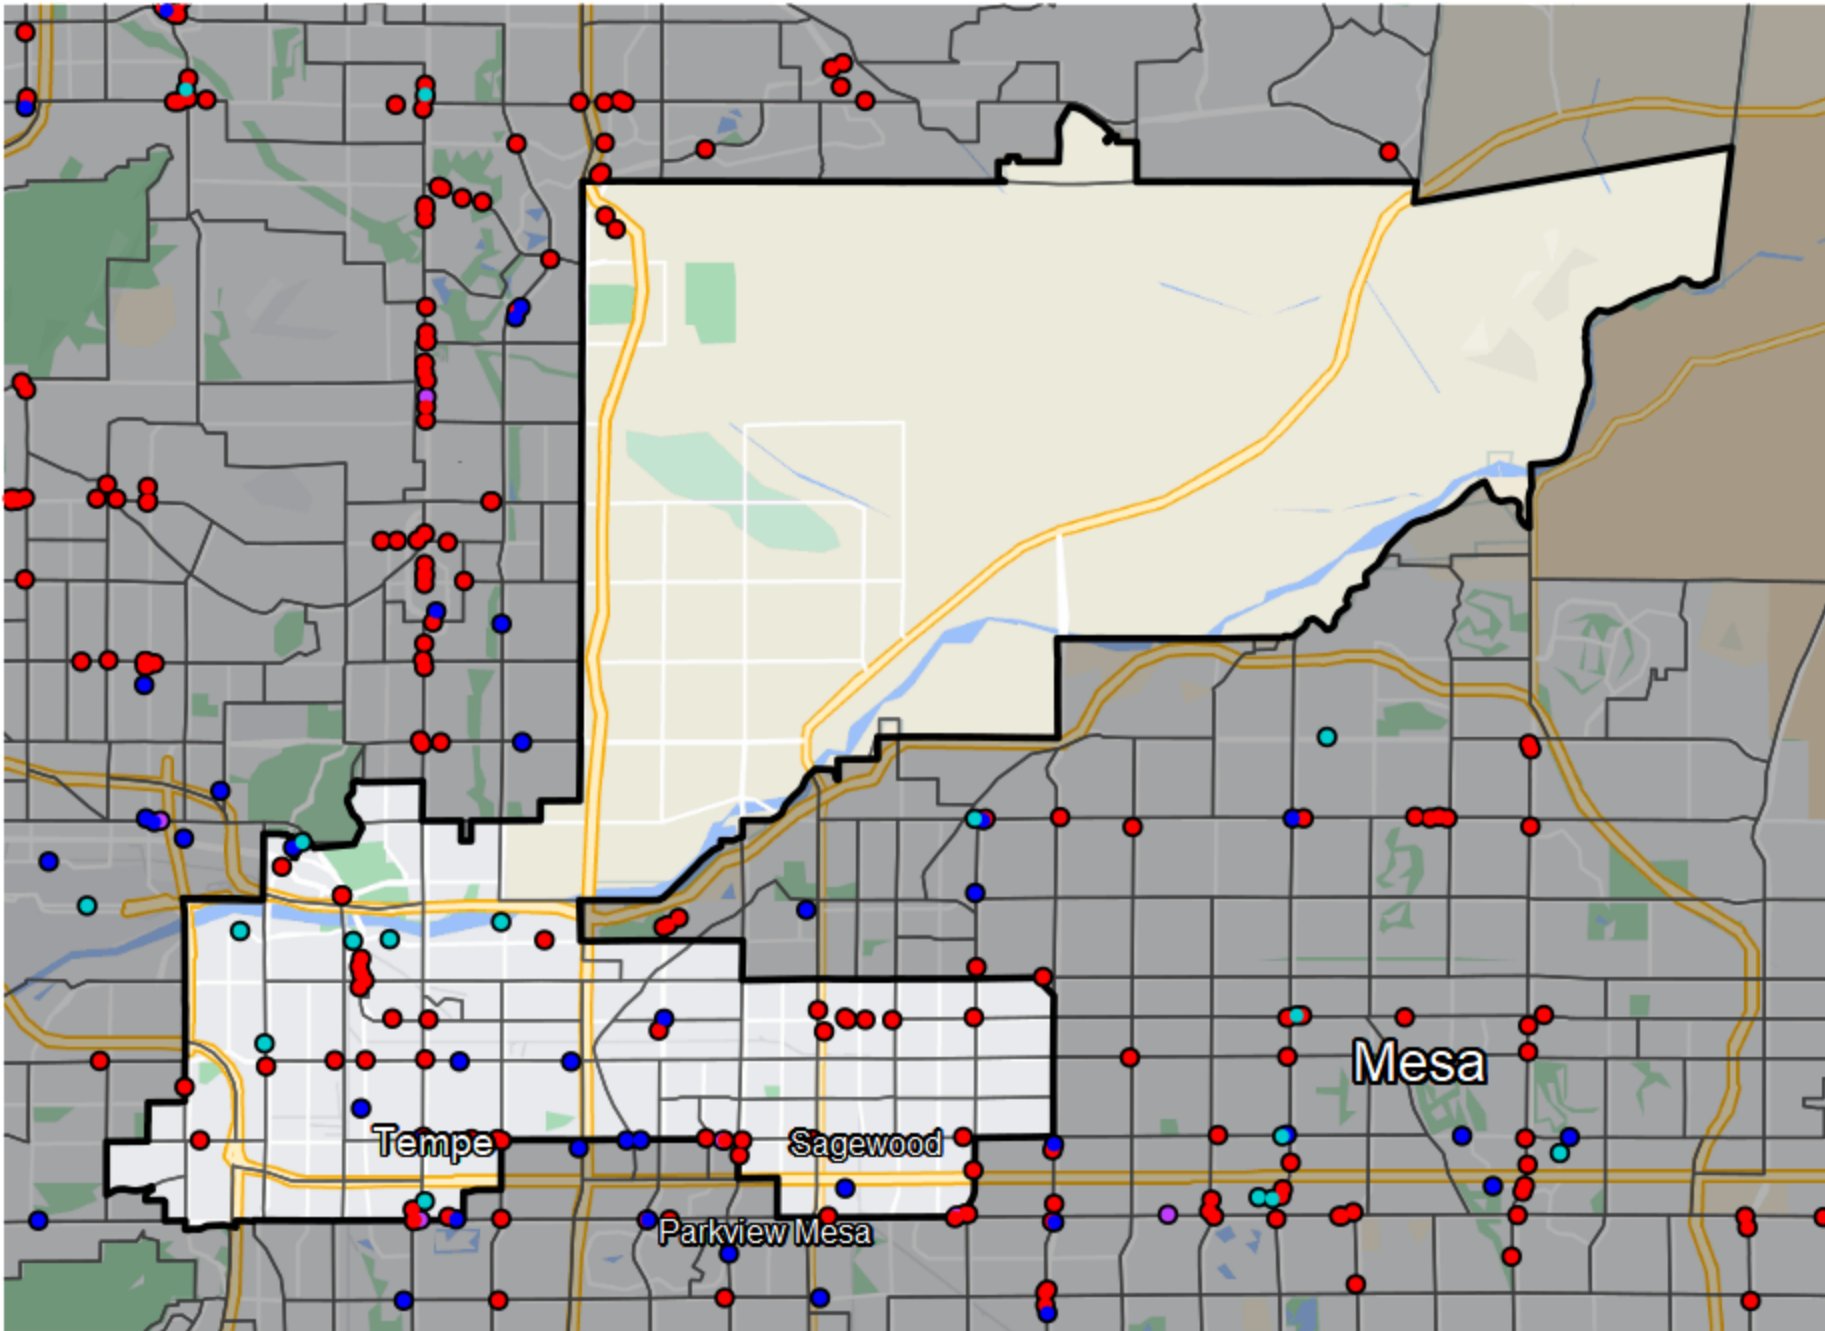

Arizona - State House District 26

Banking Desert

No Branches within 10 Miles of Population Center

Financial Institutions

- Bank: 2
- Bank, Out-of-State: 40
- Credit Union: 8
- Credit Union, Out-of-State: 7