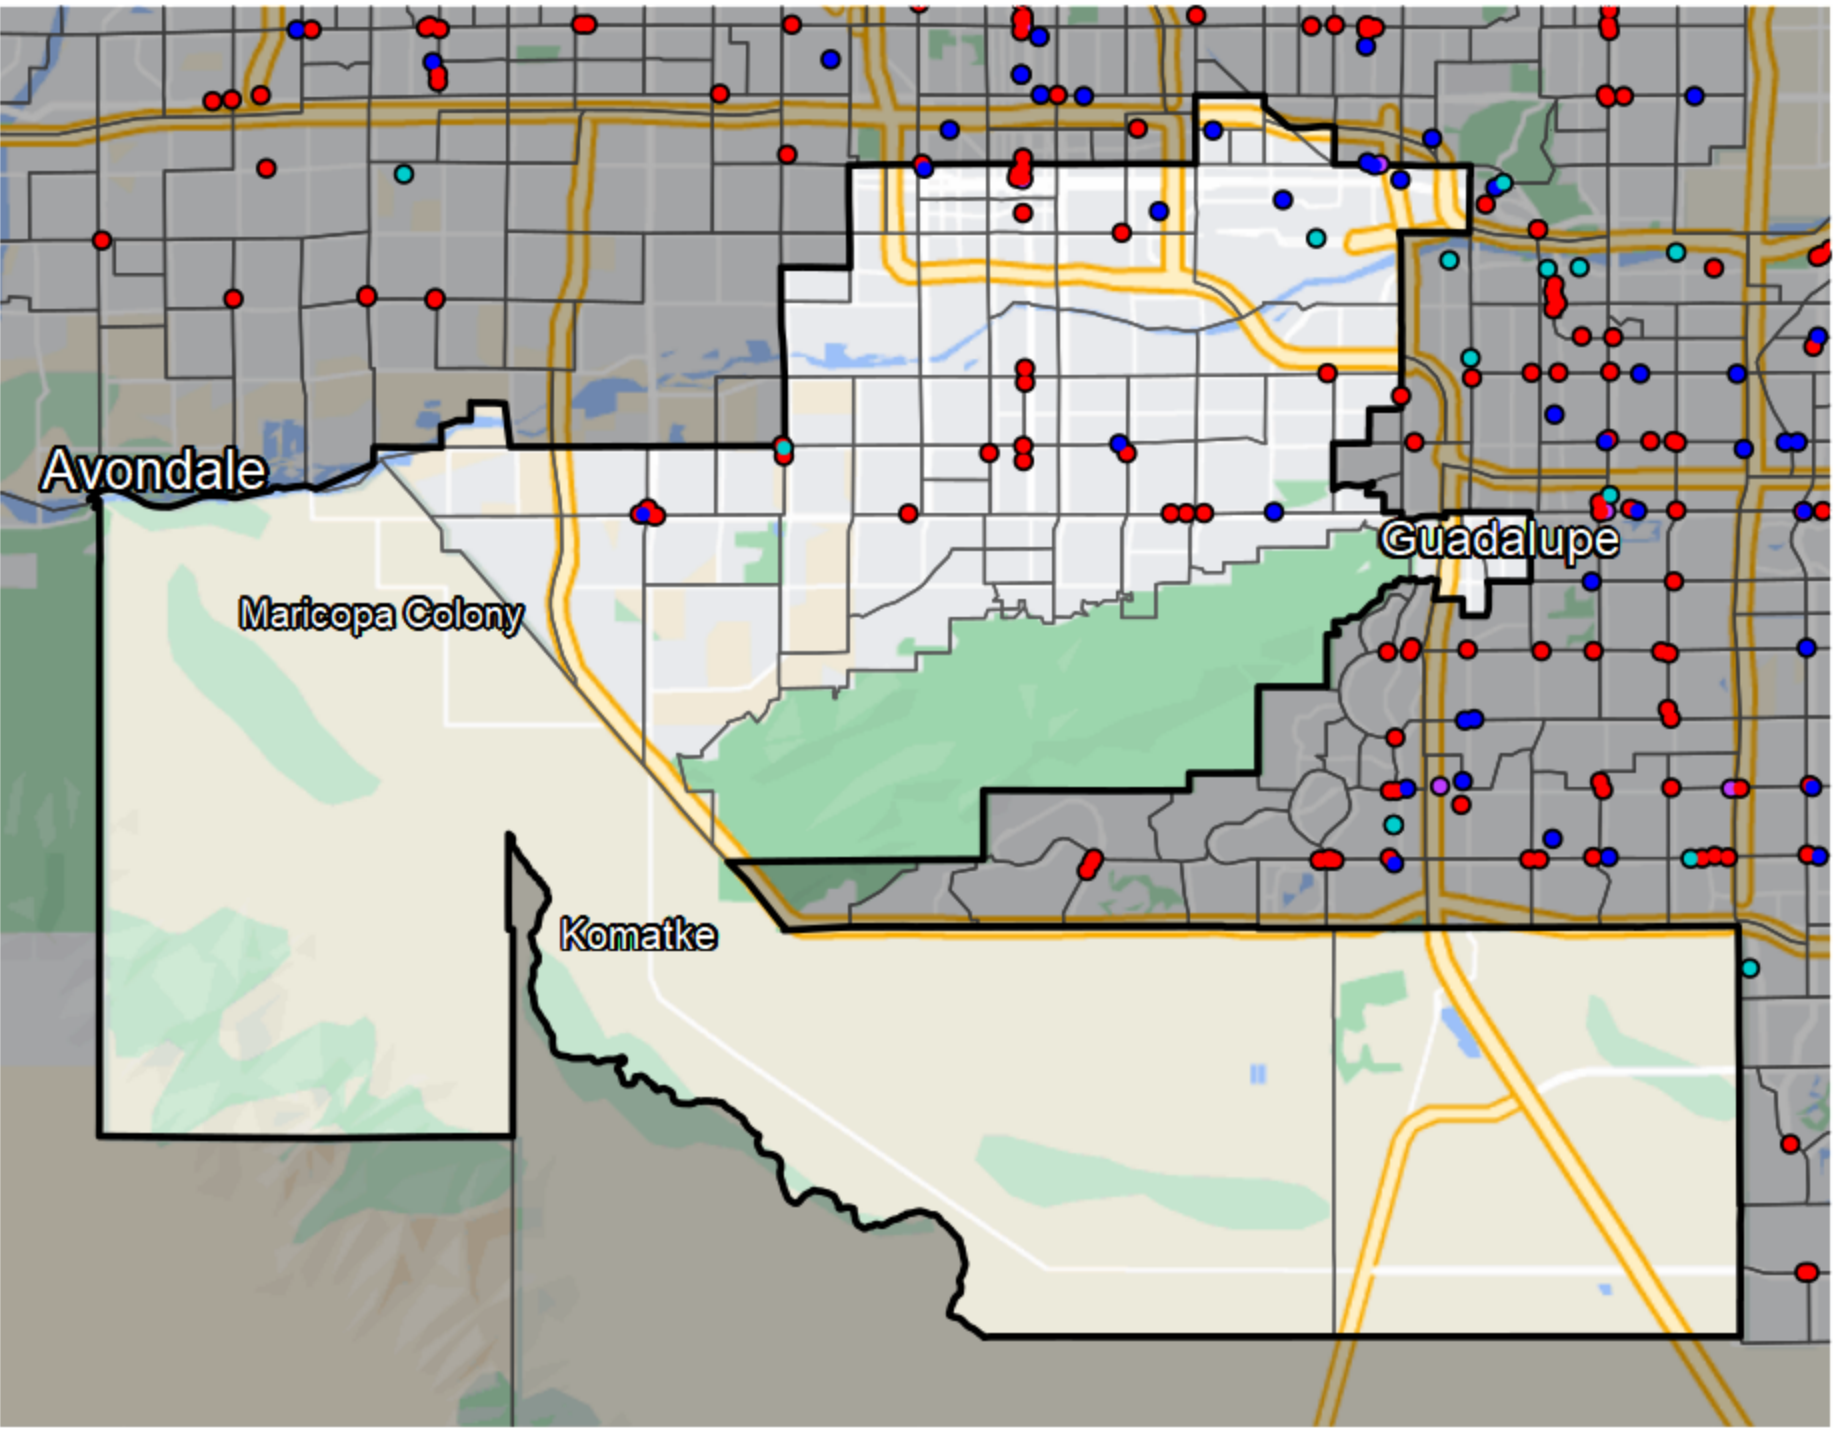

Arizona - State House District 27

- Banking Desert**
- No Branches within 10 Miles of Population Center
- Financial Institutions**
- Bank: 1
 - Bank, Out-of-State: 23
 - Credit Union: 9
 - Credit Union, Out-of-State: 2

Sources: NCUA, FDIC, UW-Madison Population Lab, CDFI, US Census, Google Maps, CUNA