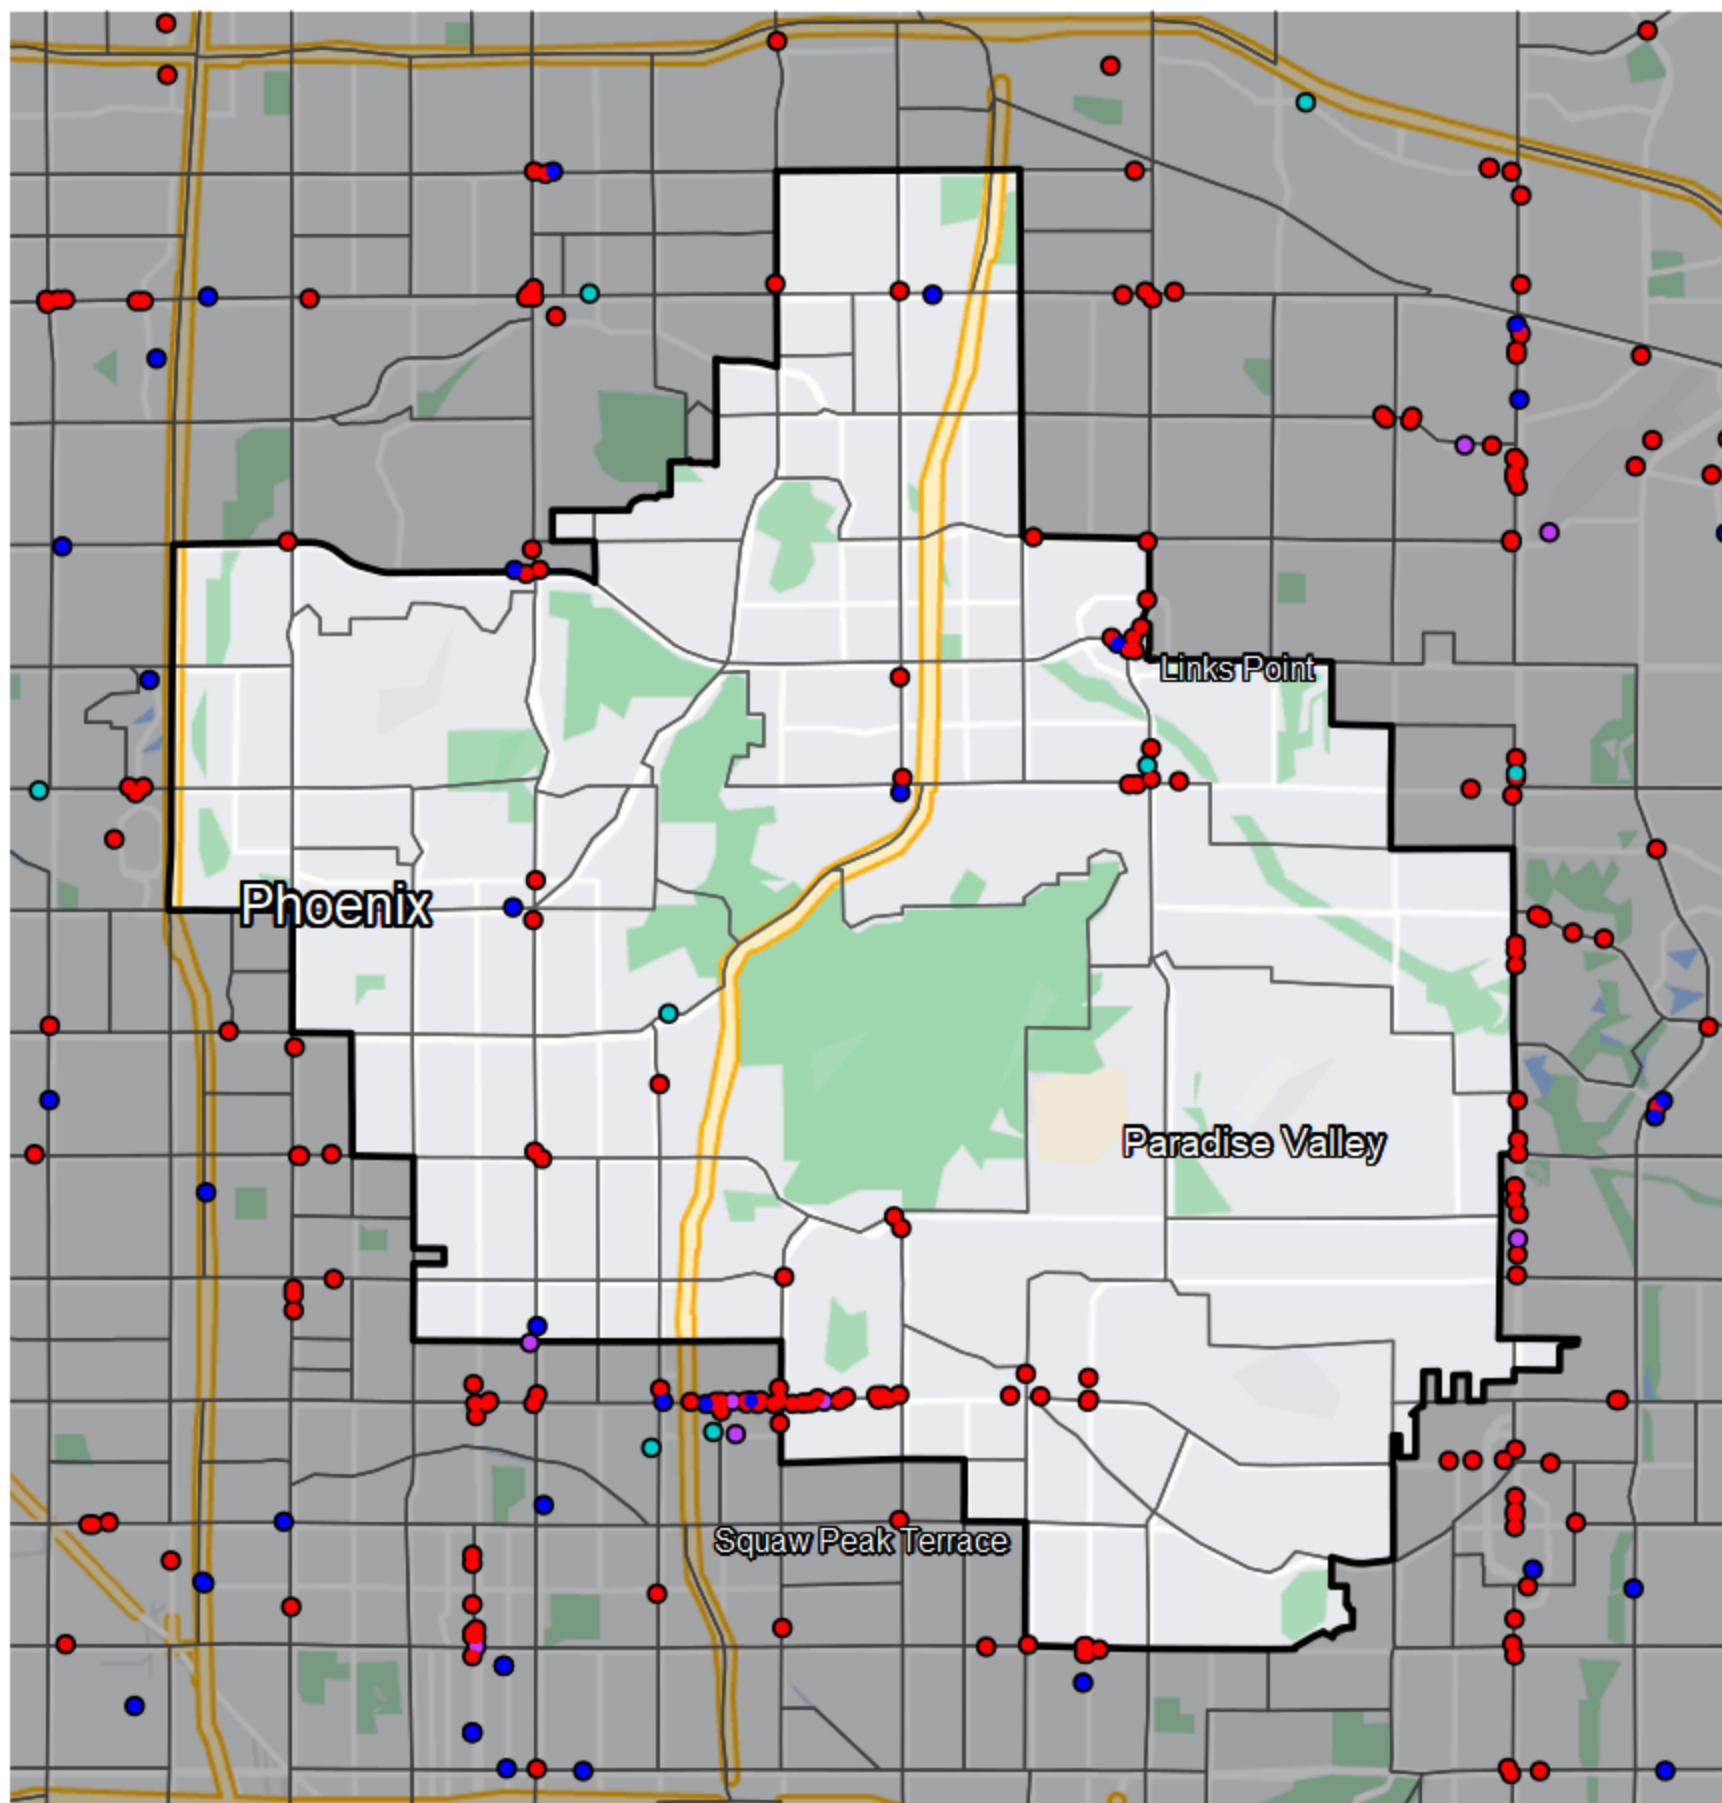

Arizona - State House District 28

Banking Desert

No Branches within 10 Miles of Population Center

Financial Institutions

- Bank: 2
- Bank, Out-of-State: 47
- Credit Union: 5
- Credit Union, Out-of-State: 2