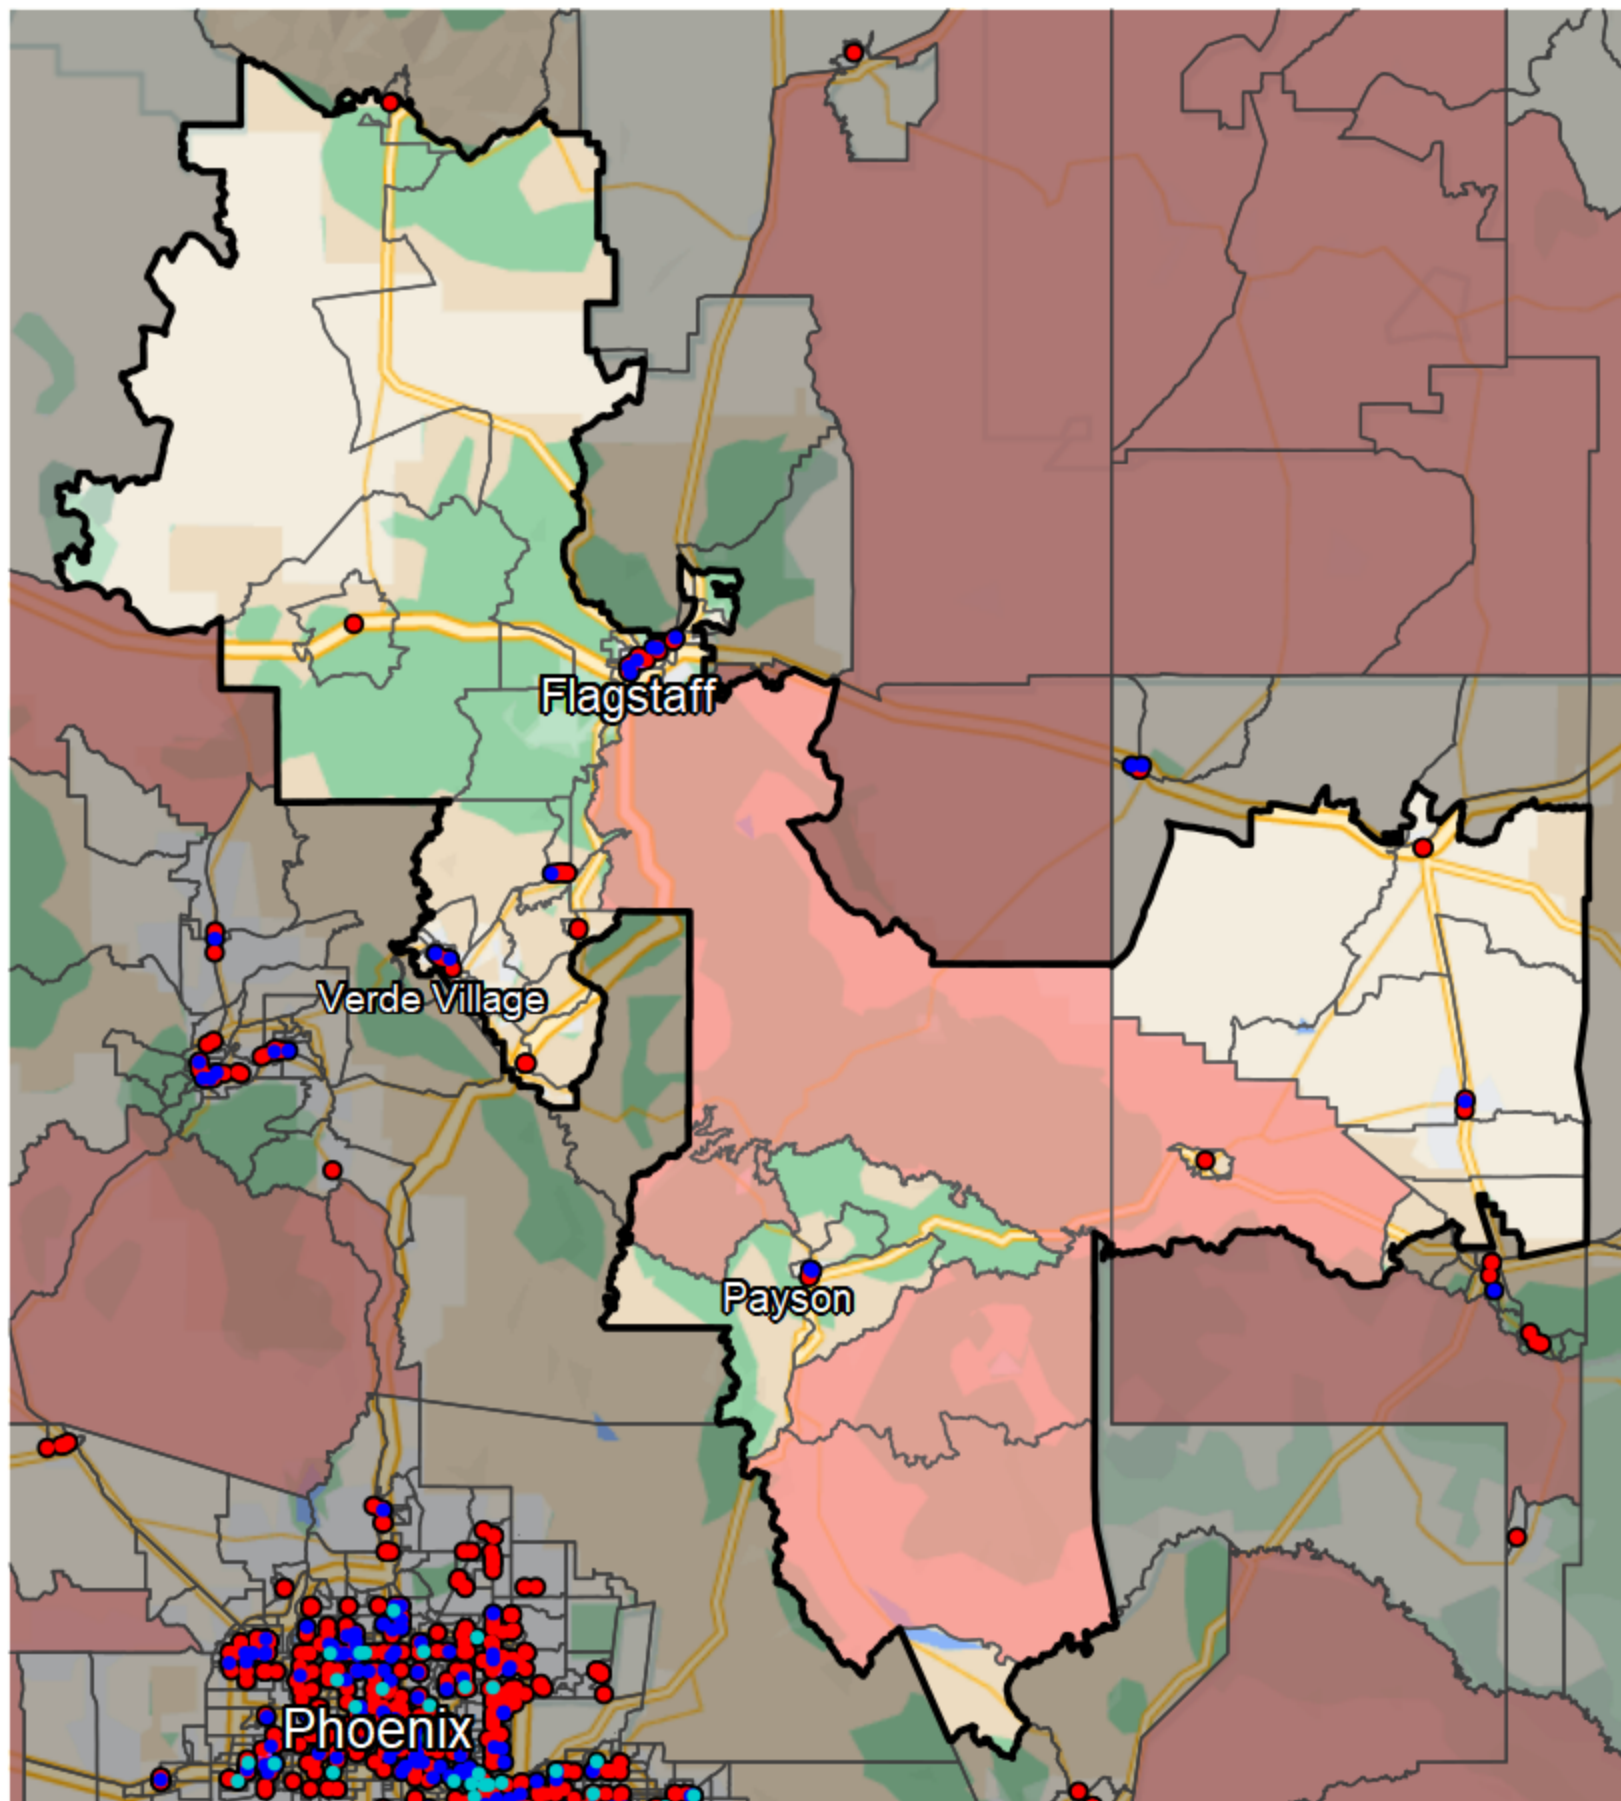

Arizona - State Senate District 6

Banking Desert

No Branches within 10 Miles of Population Center

Financial Institutions

- Bank: 1
- Bank, Out-of-State: 42
- Credit Union: 12
- Credit Union, Out-of-State: 0