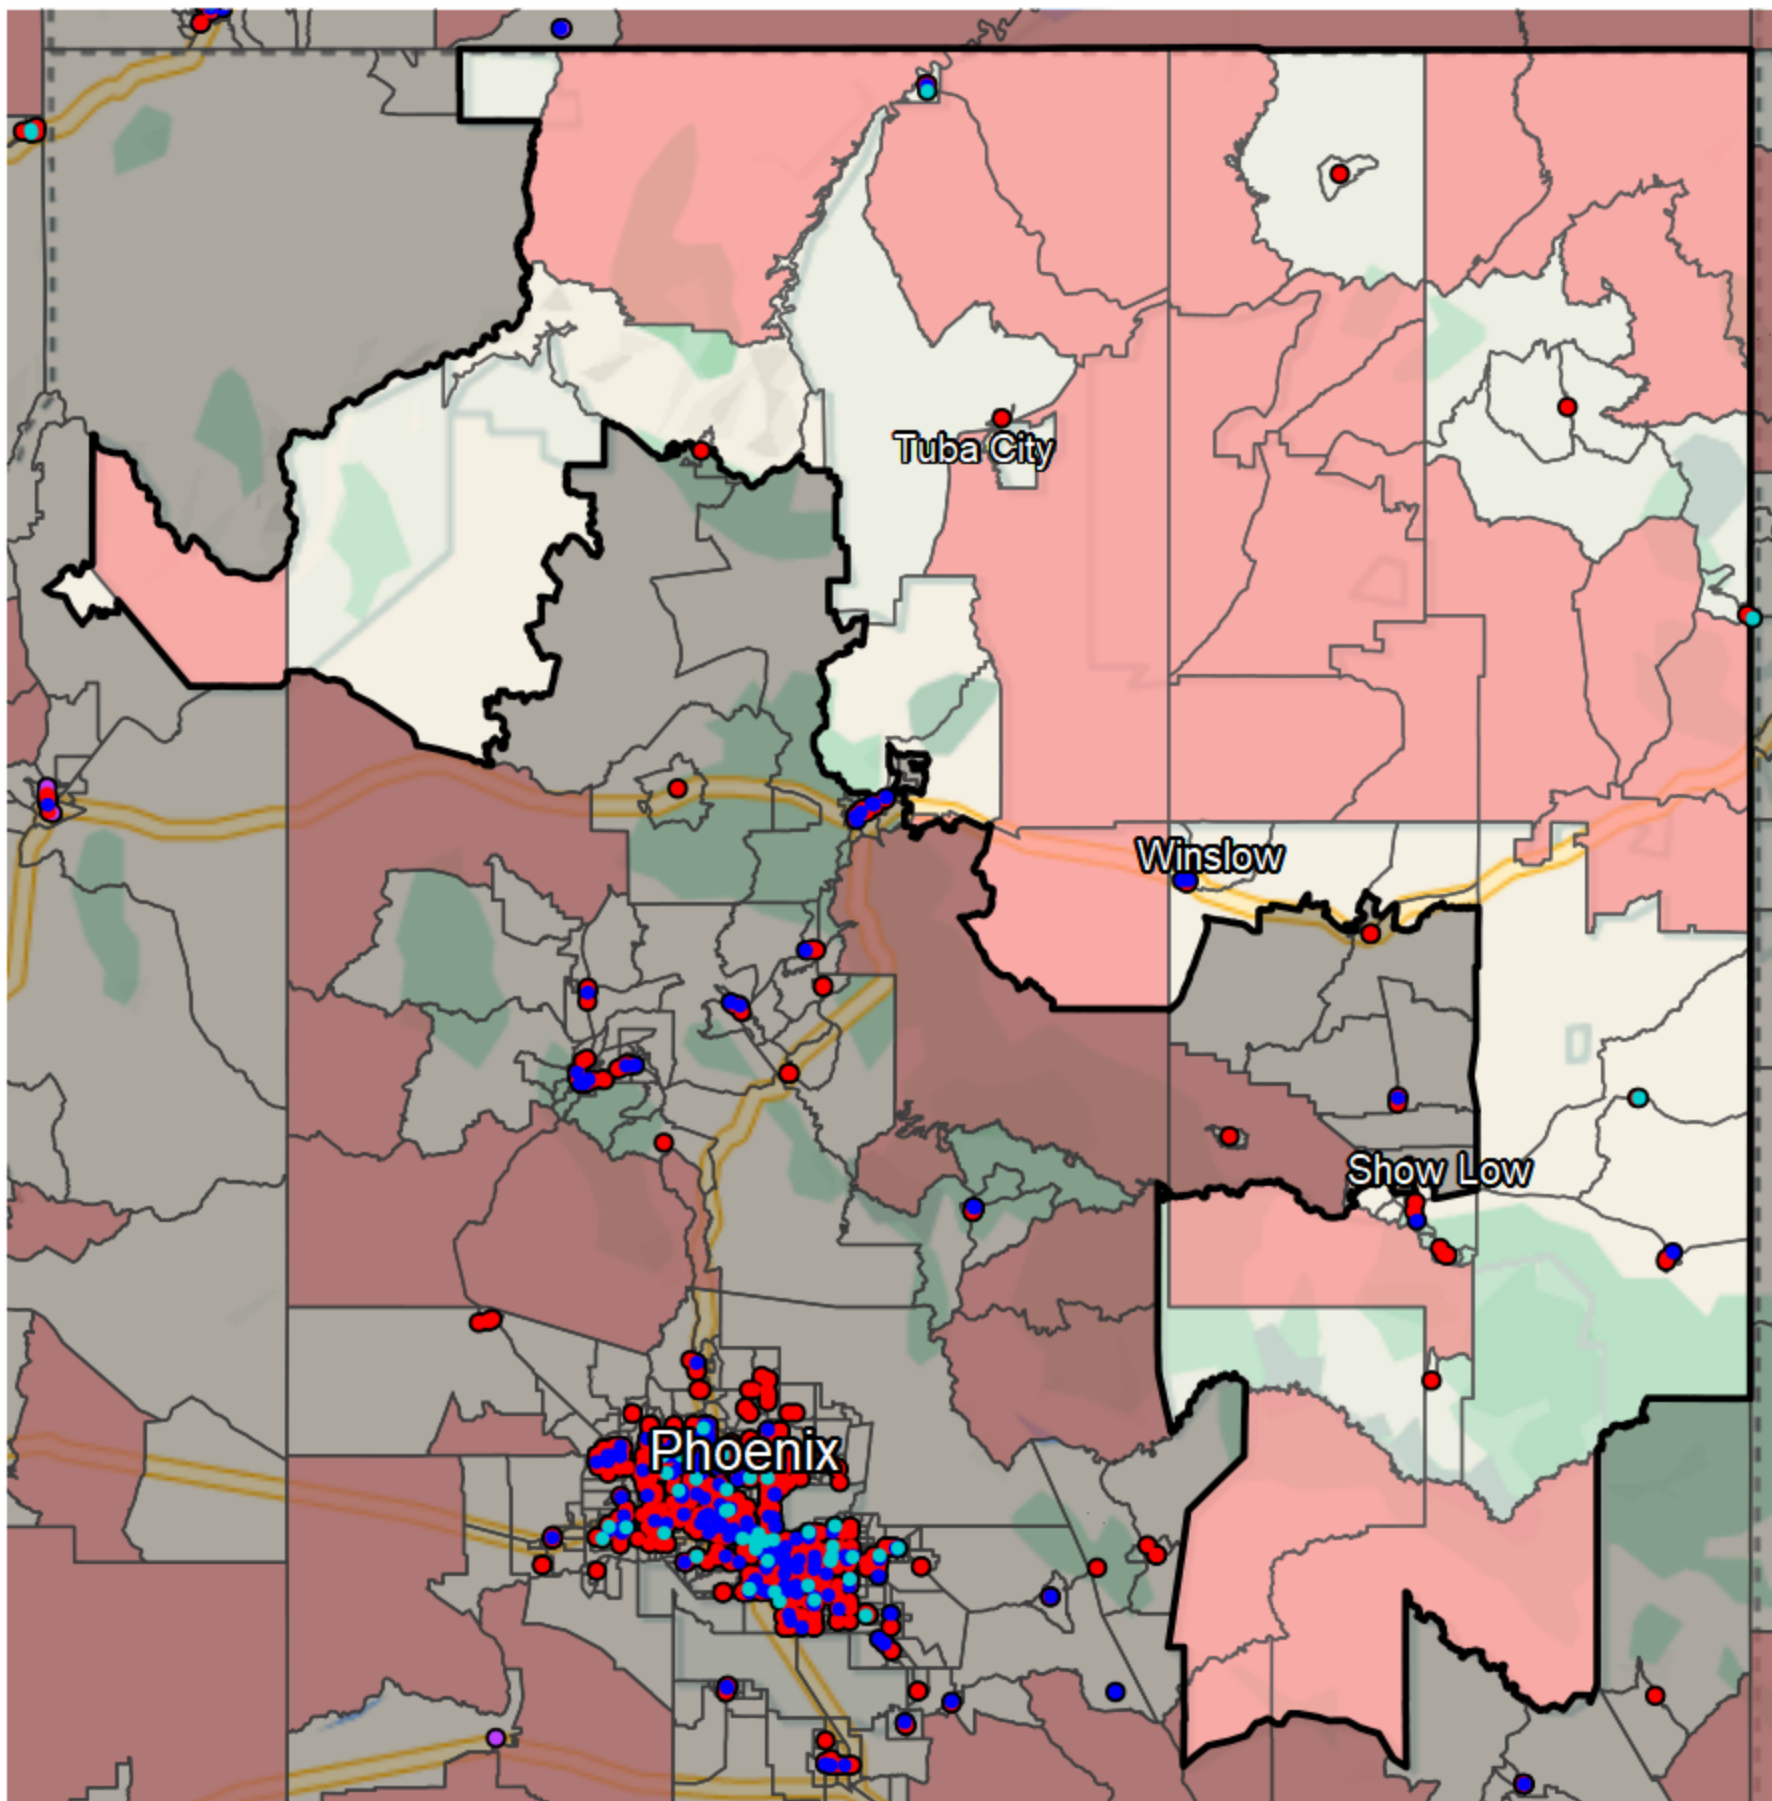

Arizona - State Senate District 7

Banking Desert

No Branches within 10 Miles of Population Center

Financial Institutions

- Bank: 0
- Bank, Out-of-State: 19
- Credit Union: 5
- Credit Union, Out-of-State: 2