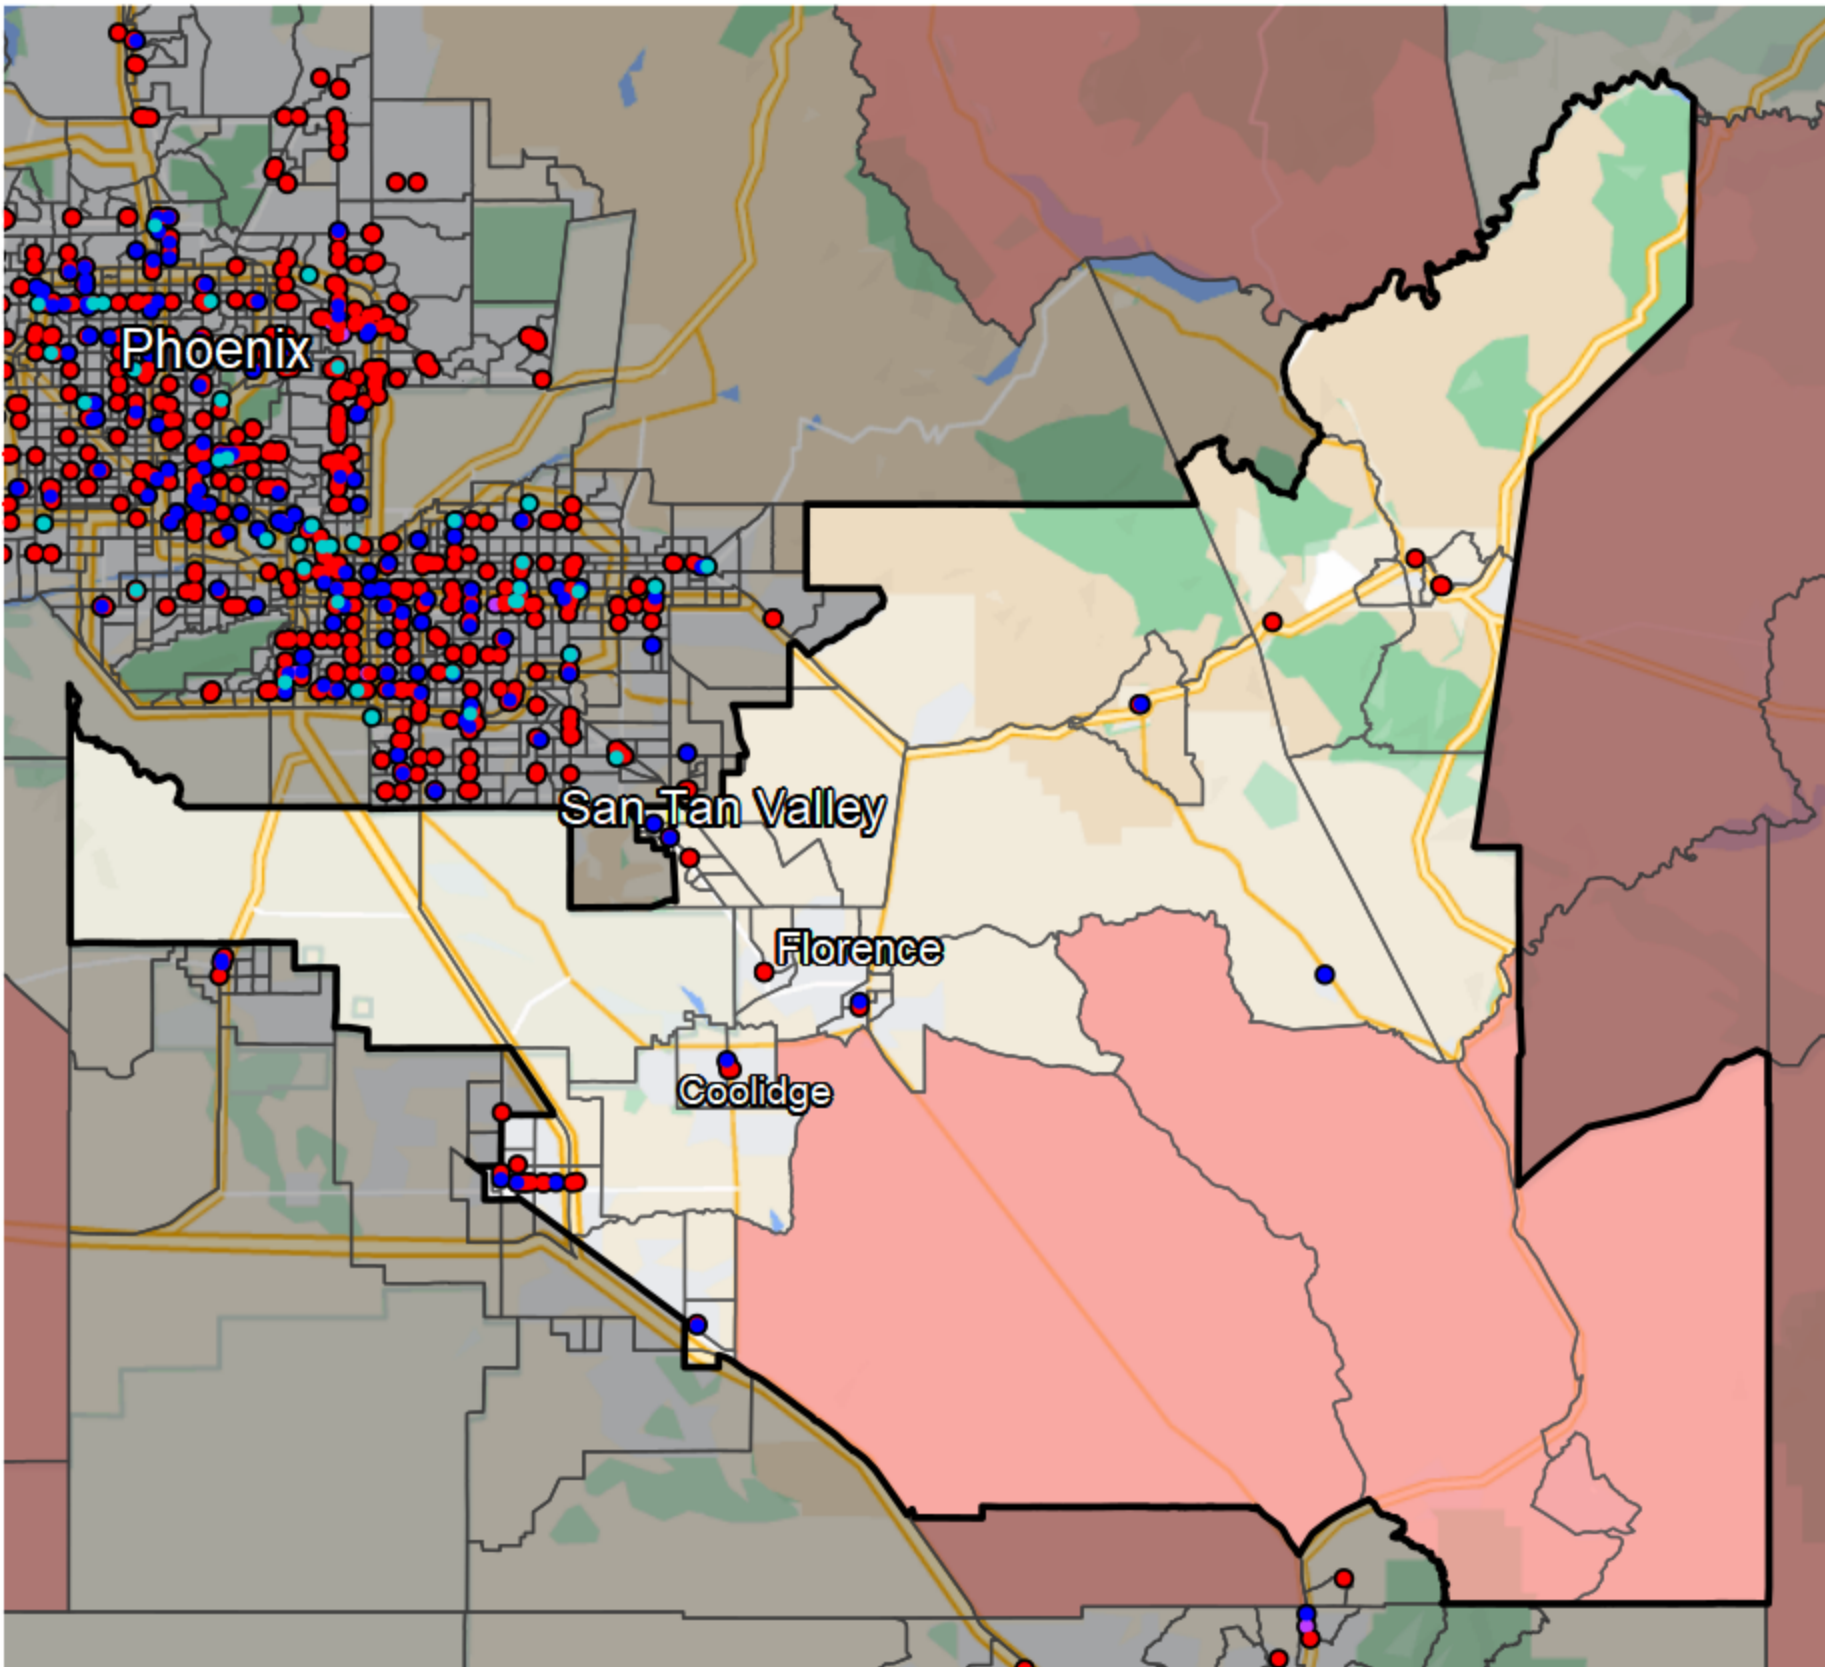

Arizona - State Senate District 8

Banking Desert
No Branches within 10 Miles of Population Center

Financial Institutions

- Bank: 0
- Bank, Out-of-State: 27
- Credit Union: 10
- Credit Union, Out-of-State: 0