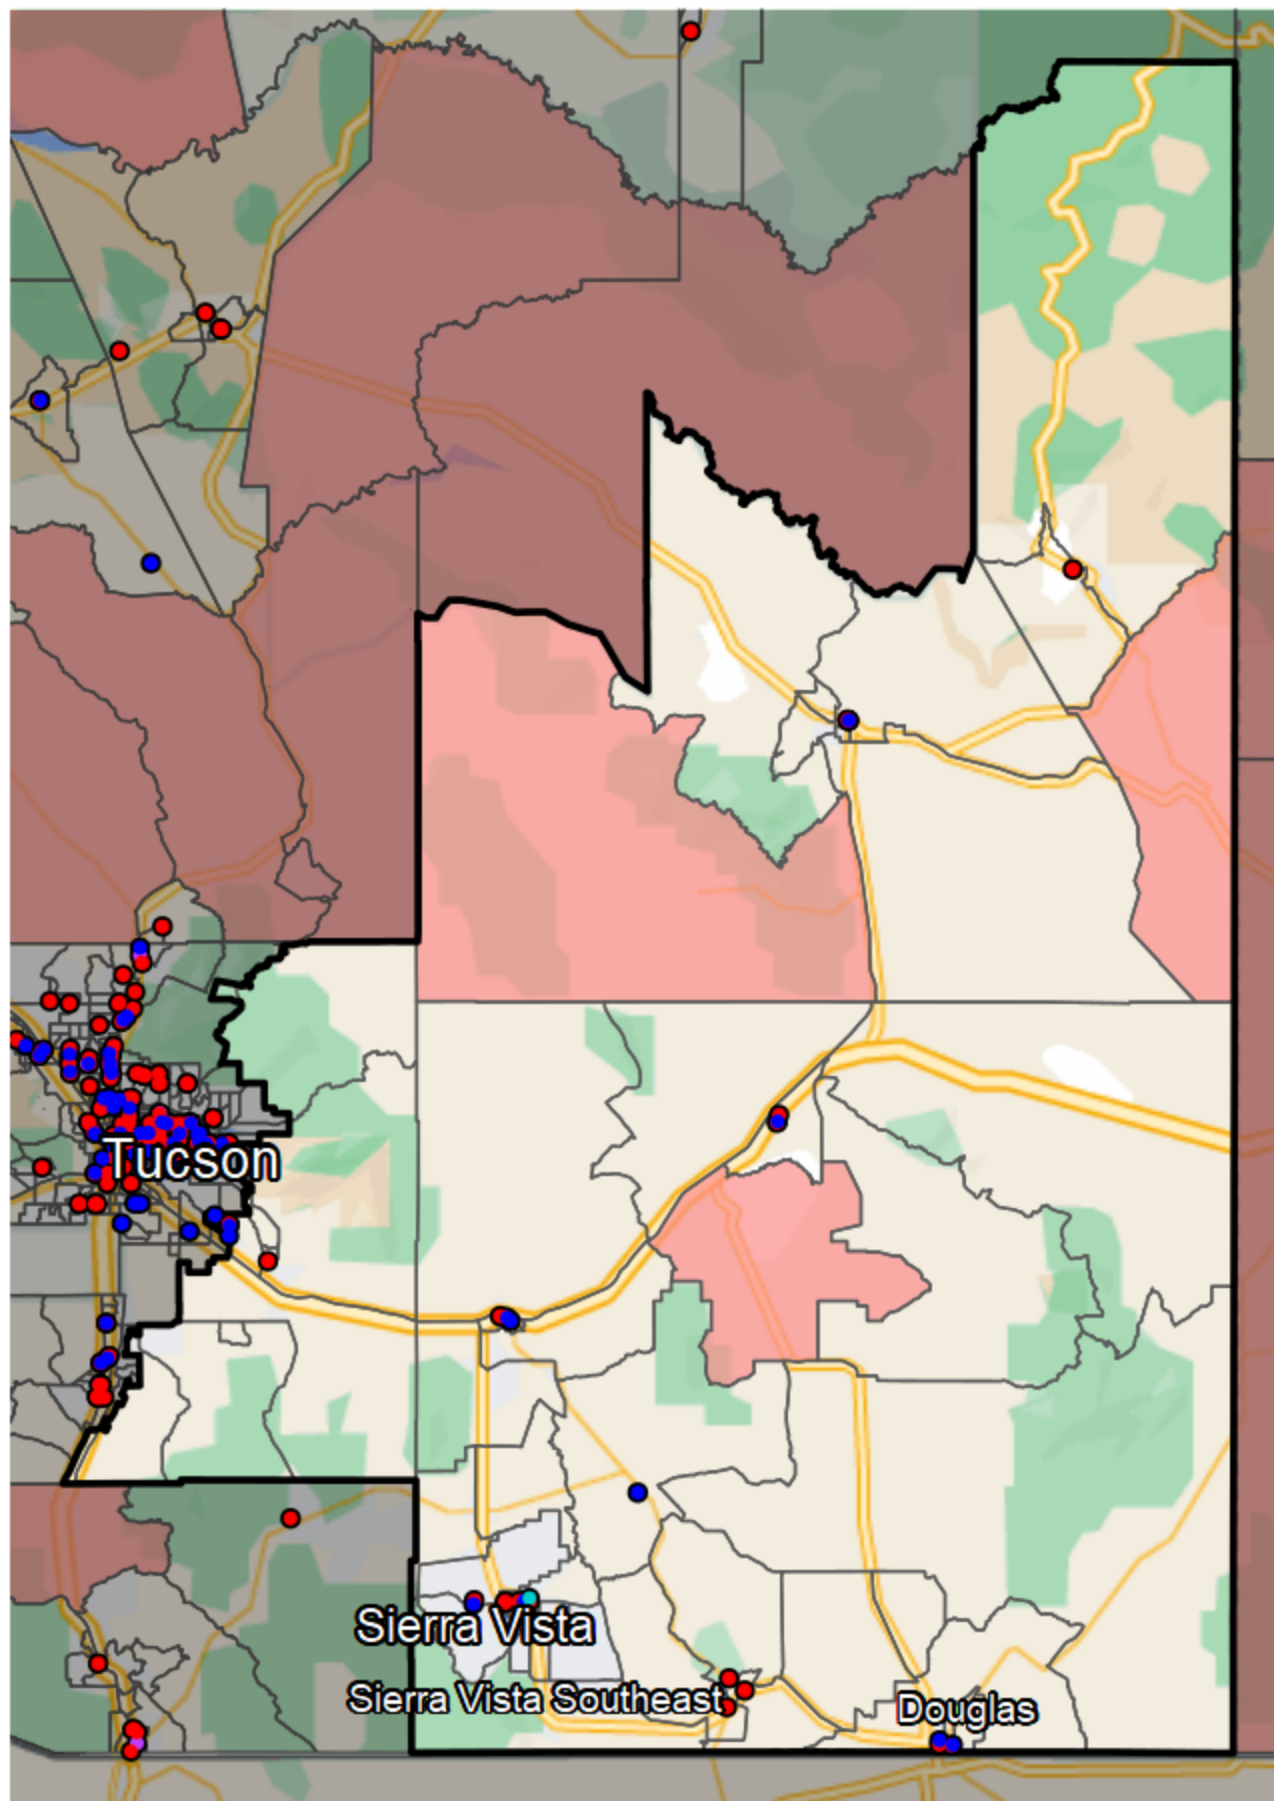

Arizona - State Senate District 14

Banking Desert

No Branches within 10 Miles of Population Center

Financial Institutions

- Bank: 0
- Bank, Out-of-State: 24
- Credit Union: 11
- Credit Union, Out-of-State: 1