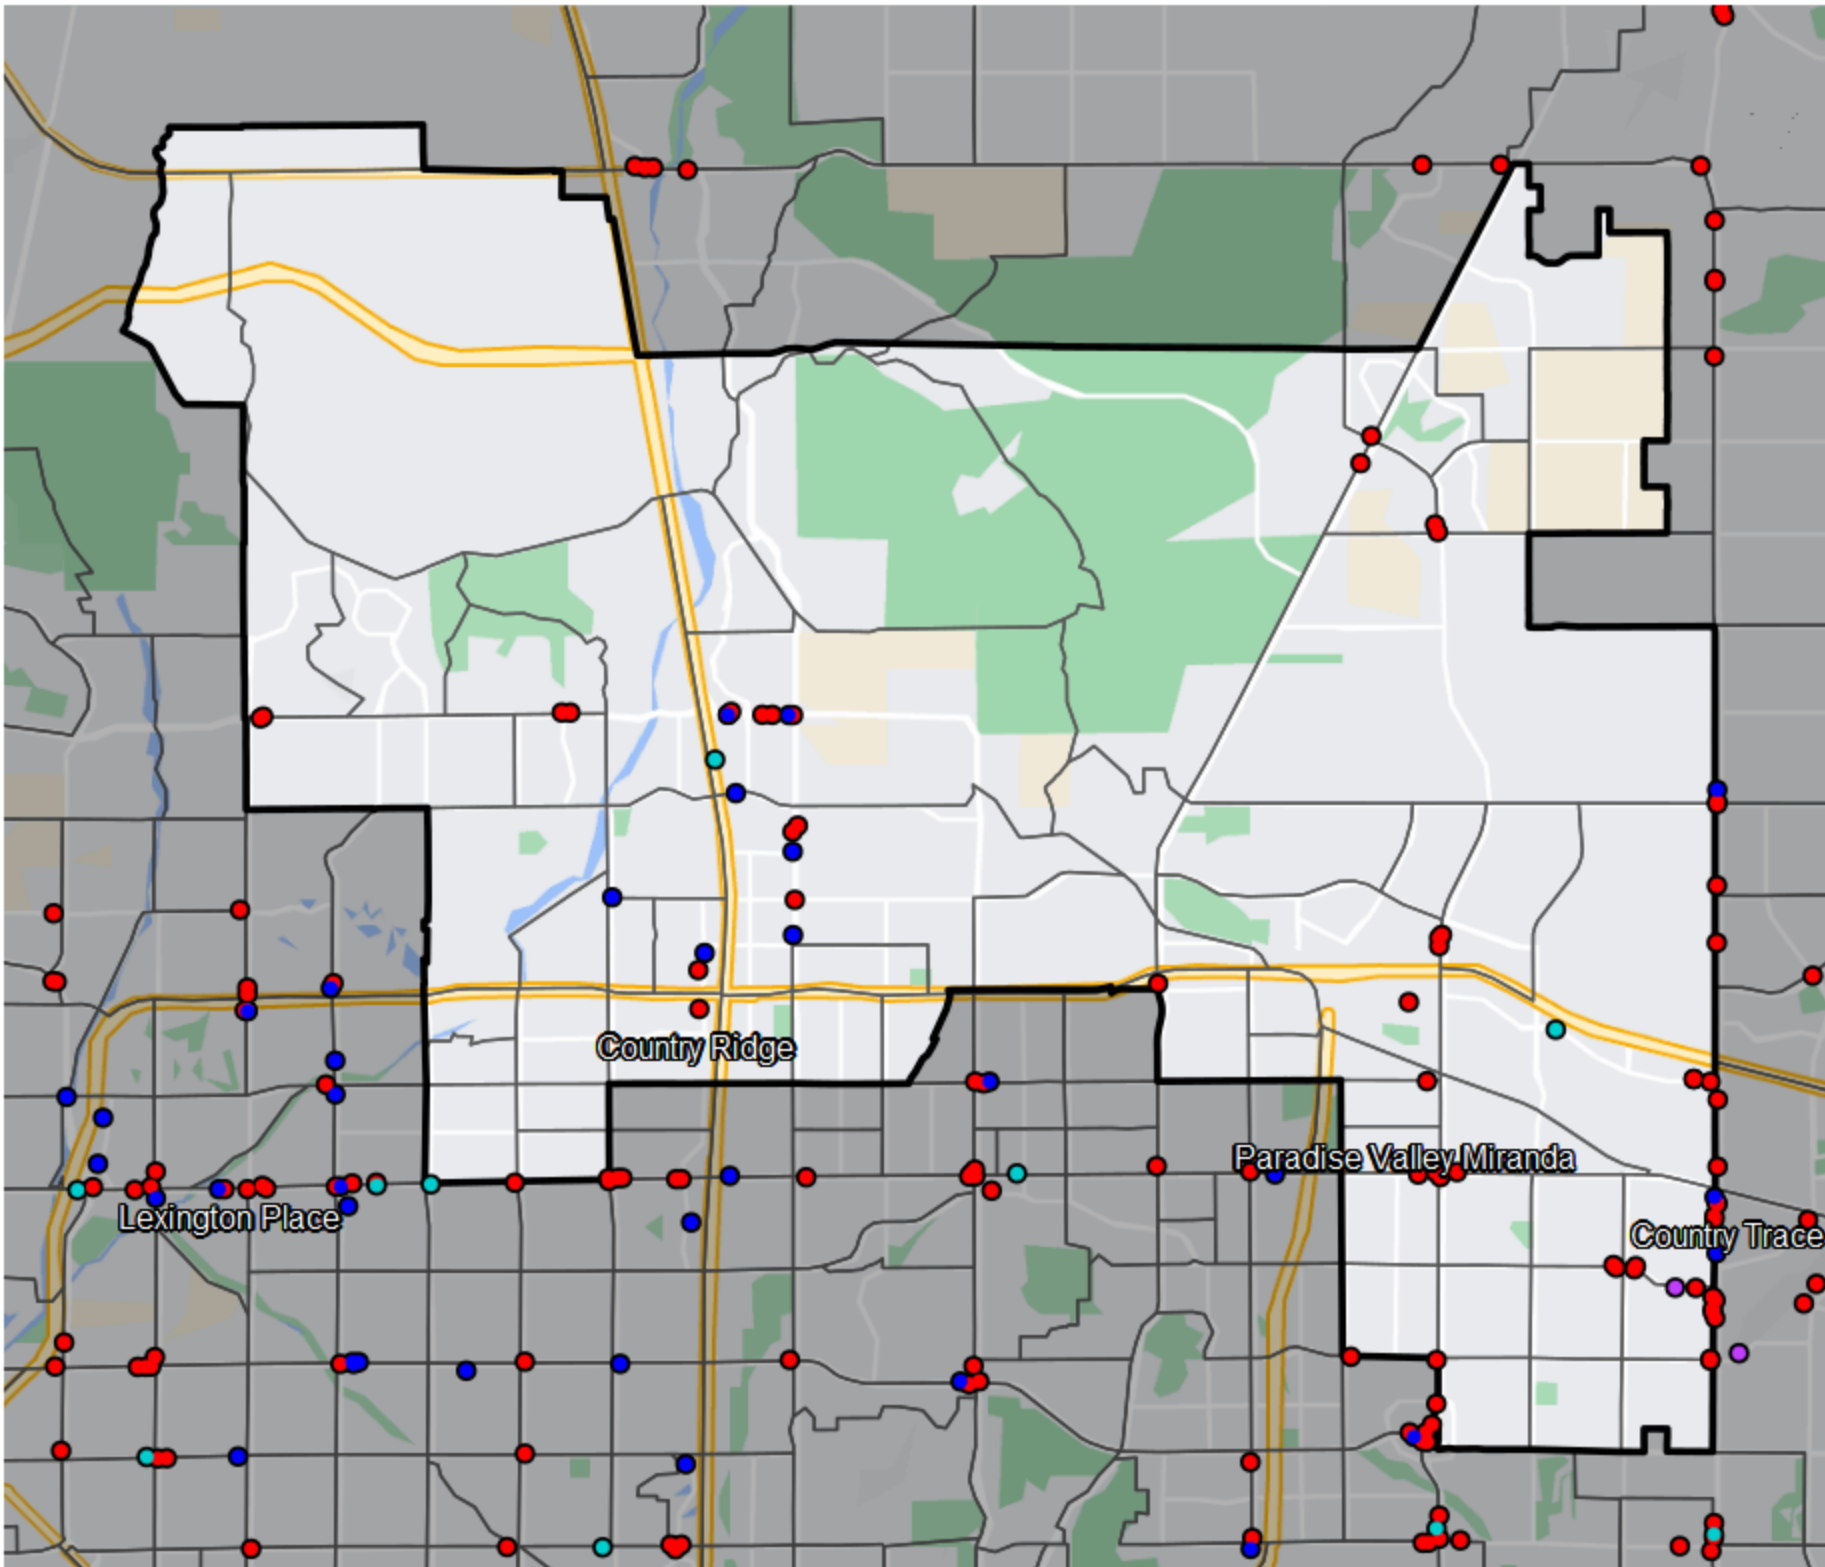

Arizona - State Senate District 15

- Banking Desert**
- No Branches within 10 Miles of Population Center
- Financial Institutions**
- Bank: 1
 - Bank, Out-of-State: 45
 - Credit Union: 8
 - Credit Union, Out-of-State: 2

Sources: NCUA, FDIC, UW-Madison Population Lab, CDFI, US Census, Google Maps, CUNA