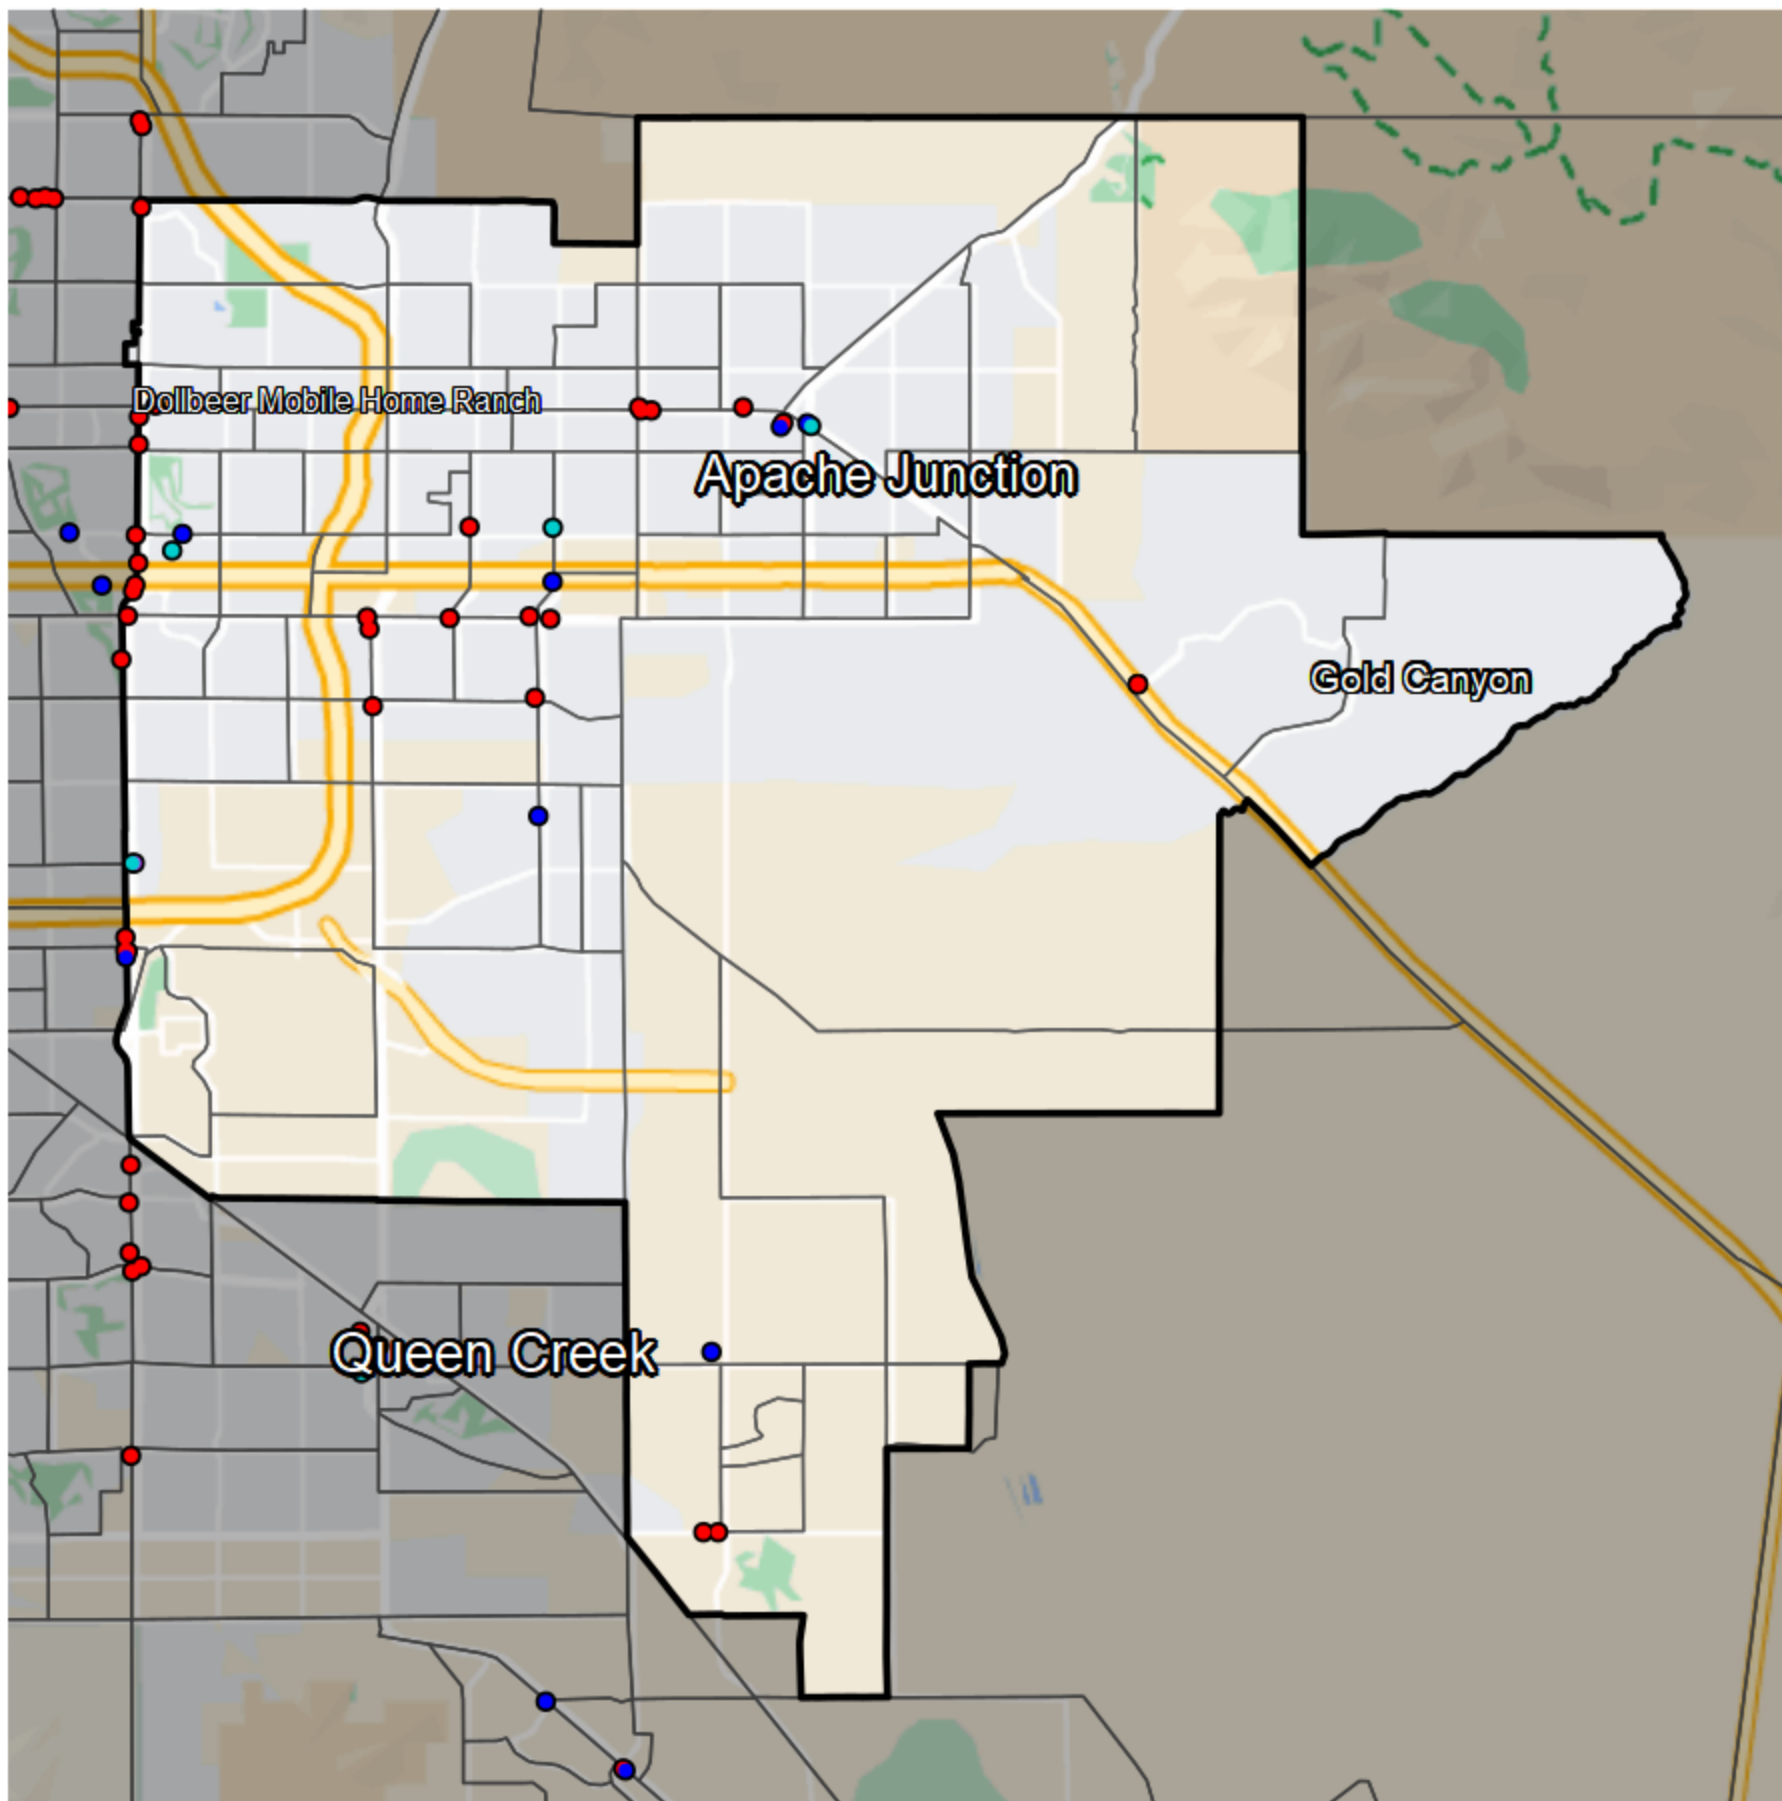

# Arizona - State Senate District 16

## Banking Desert

No Branches within 10 Miles of Population Center