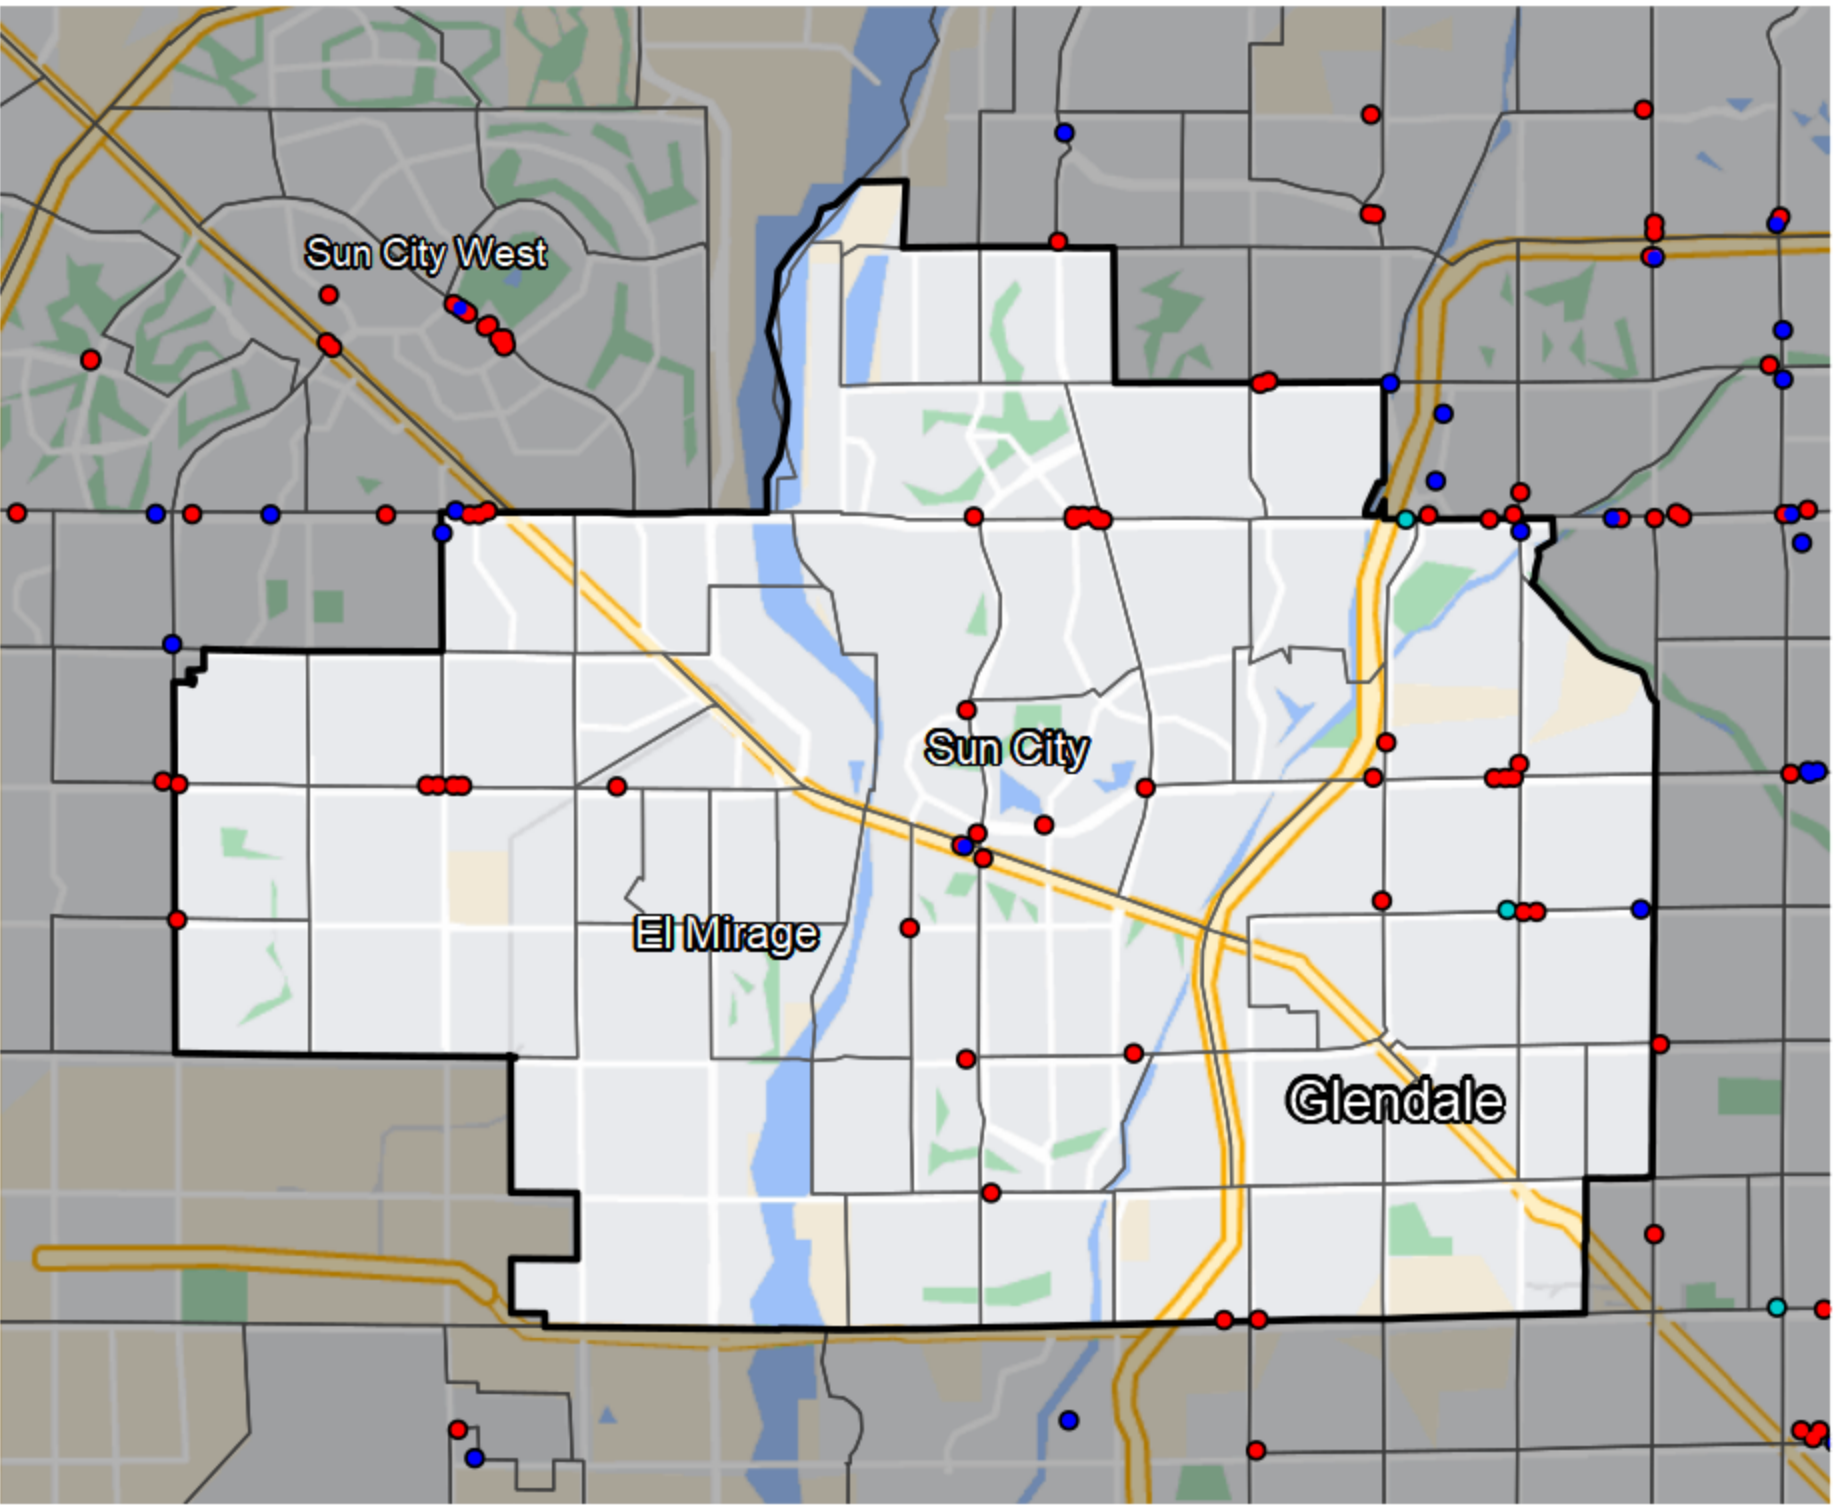

# Arizona - State Senate District 21

- Banking Desert**
- No Branches within 10 Miles of Population Center
- Financial Institutions**
- Bank: 0
  - Bank, Out-of-State: 39
  - Credit Union: 5
  - Credit Union, Out-of-State: 2

Sources: NCUA, FDIC, UW-Madison Population Lab, CDFI, US Census, Google Maps, CUNA