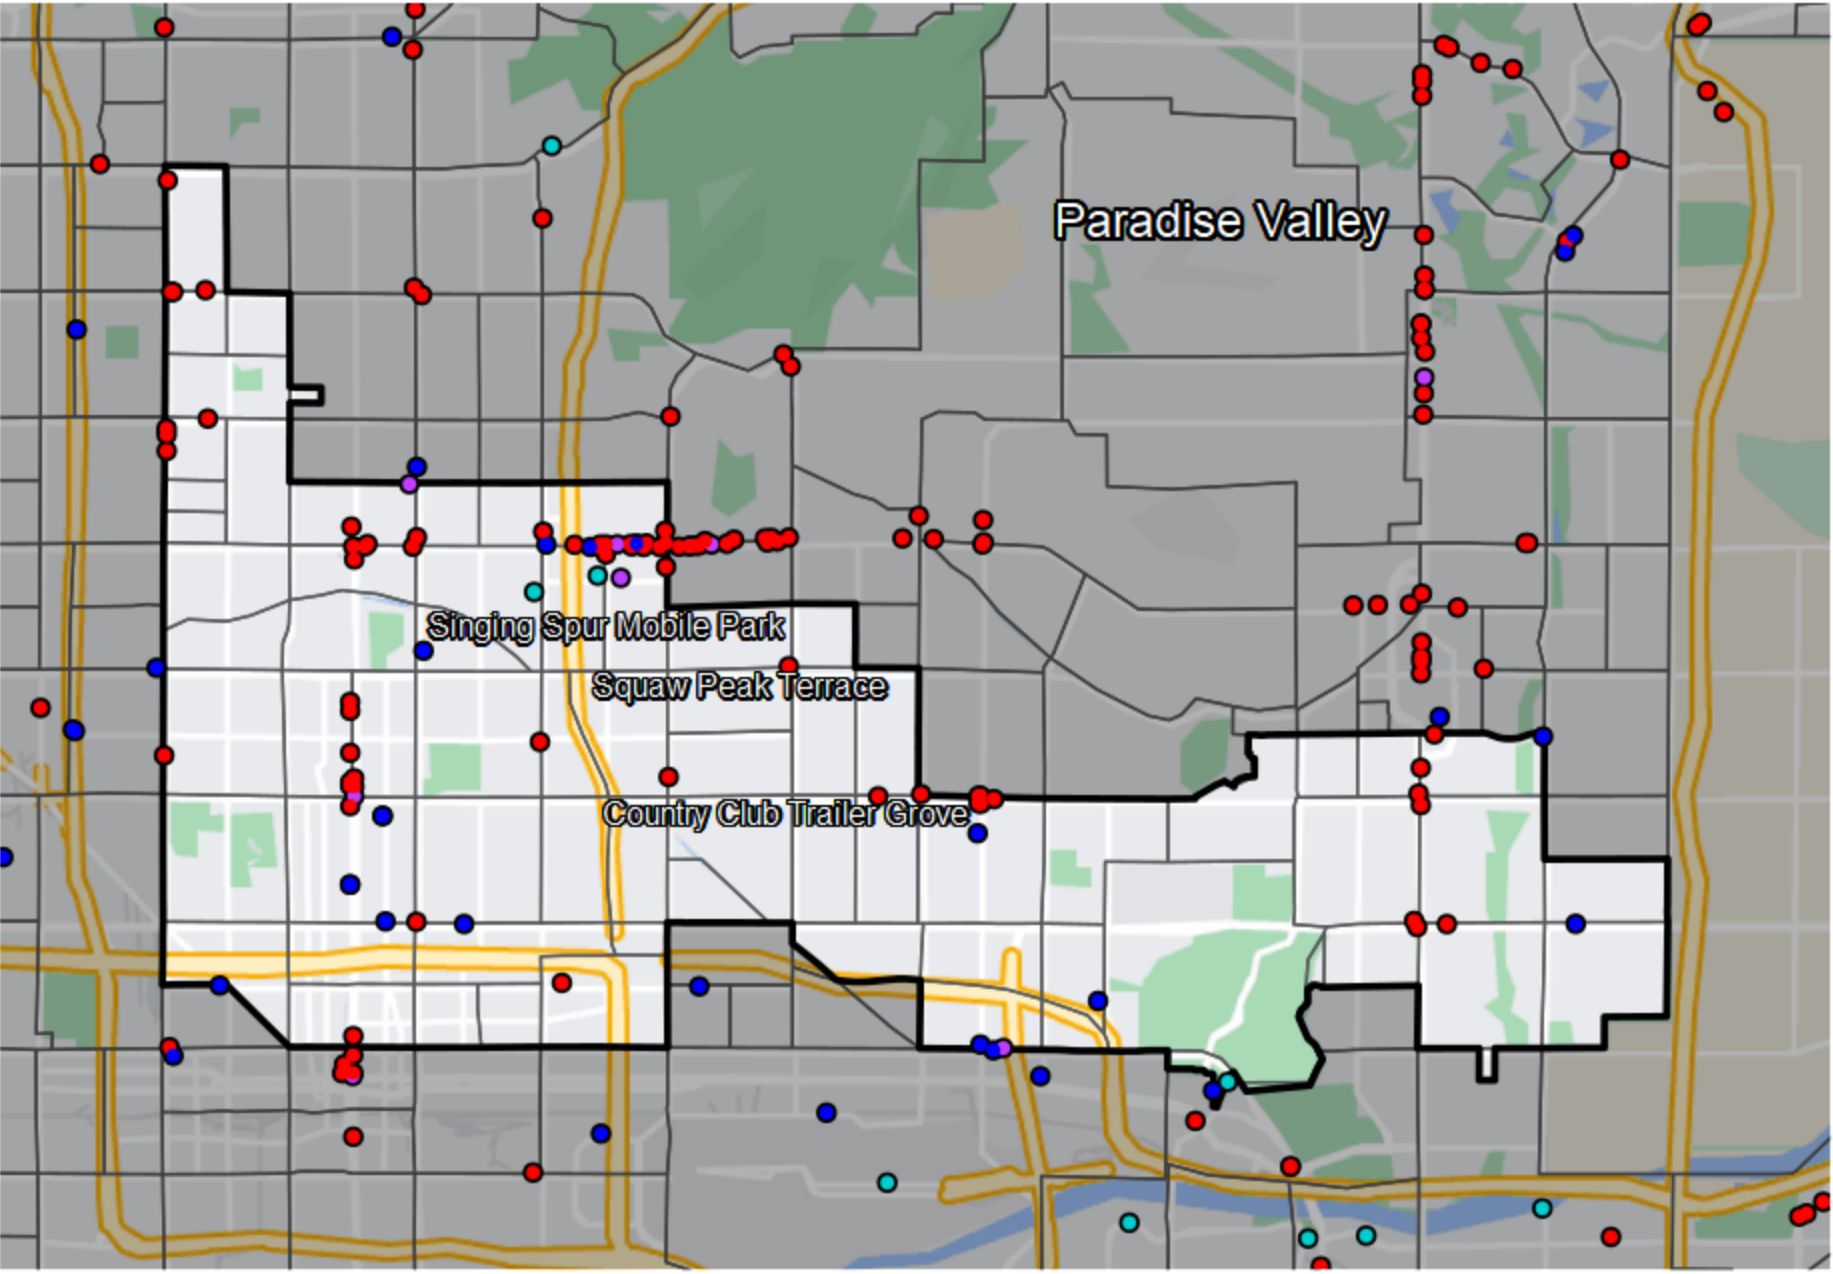

# Arizona - State Senate District 24

- Banking Desert**
- No Branches within 10 Miles of Population Center
- Financial Institutions**
- Bank: 5
  - Bank, Out-of-State: 56
  - Credit Union: 15
  - Credit Union, Out-of-State: 2

Sources: NCUA, FDIC, UW-Madison Population Lab, CDFI, US Census, Google Maps, CUNA