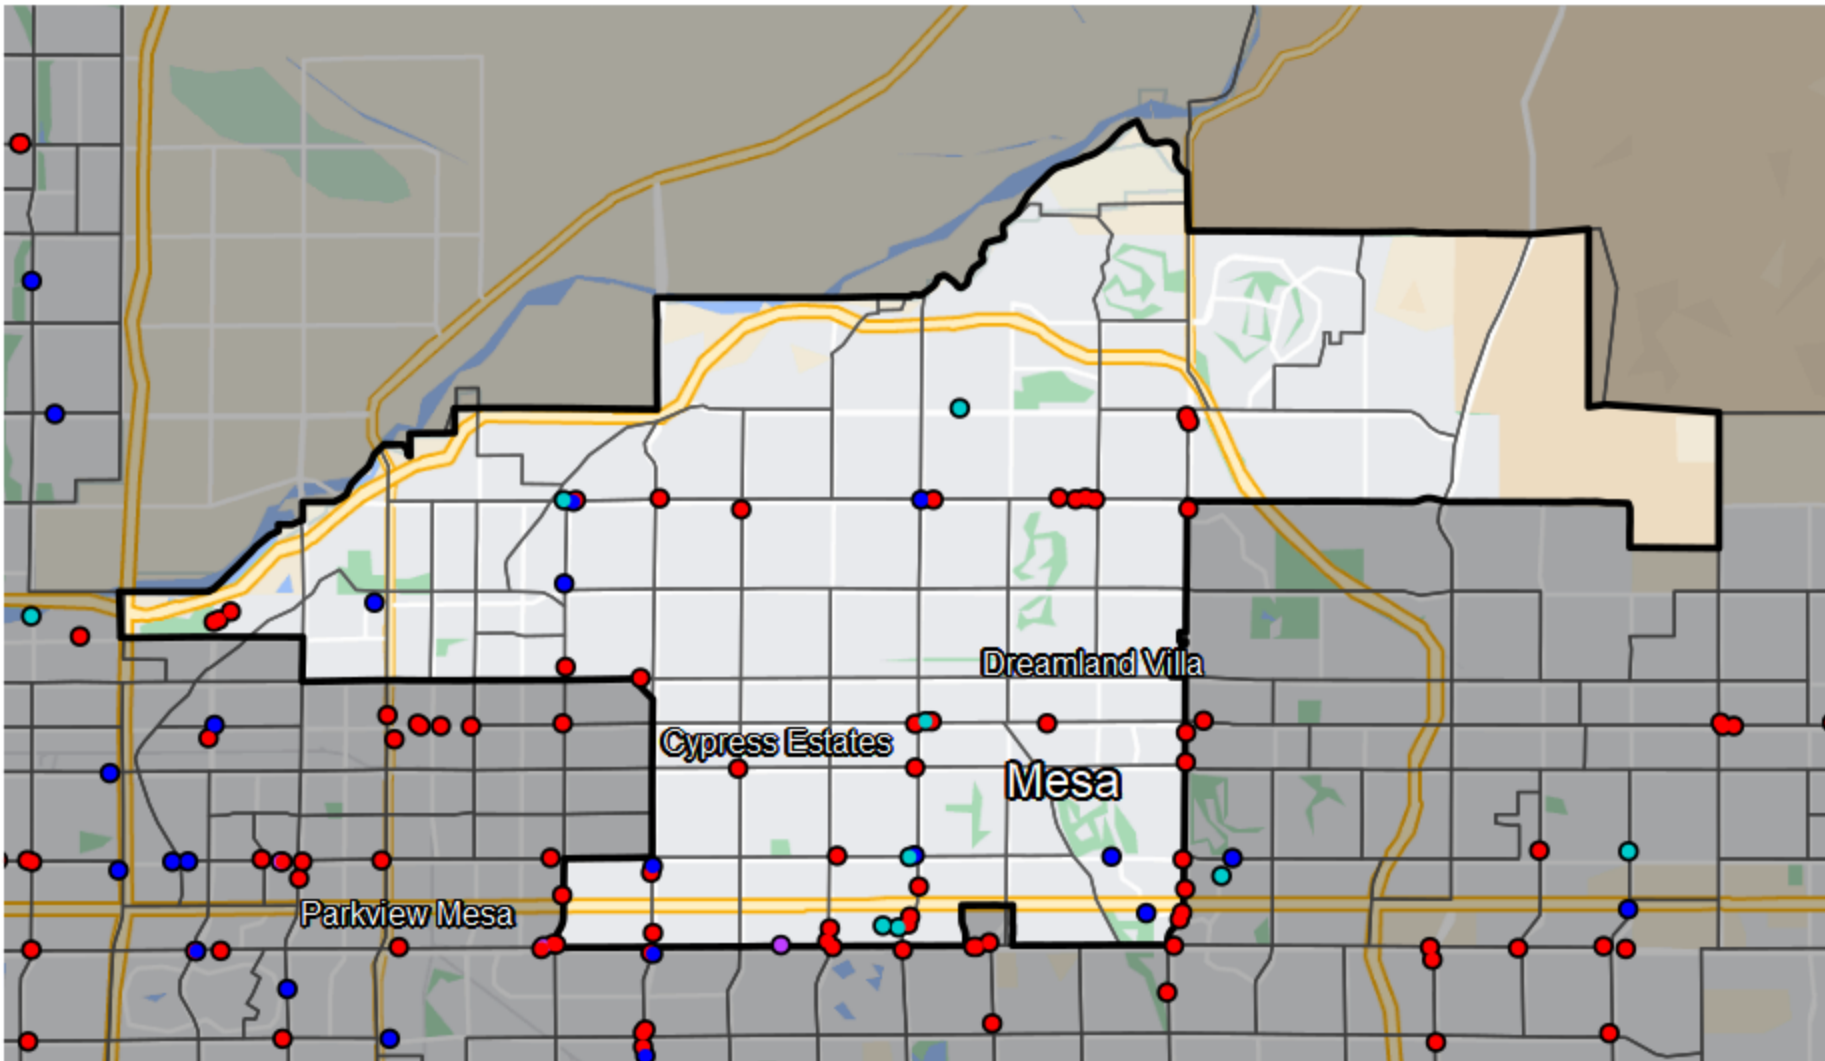

Arizona - State Senate District 25

Financial Institutions

- Bank: 1
- Bank, Out-of-State: 32
- Credit Union: 8
- Credit Union, Out-of-State: 6

Banking Desert

- No Branches within 10 Miles of Population Center

Sources: NCUA, FDIC, UW-Madison Population Lab, CDFI, US Census, Google Maps, CUNA