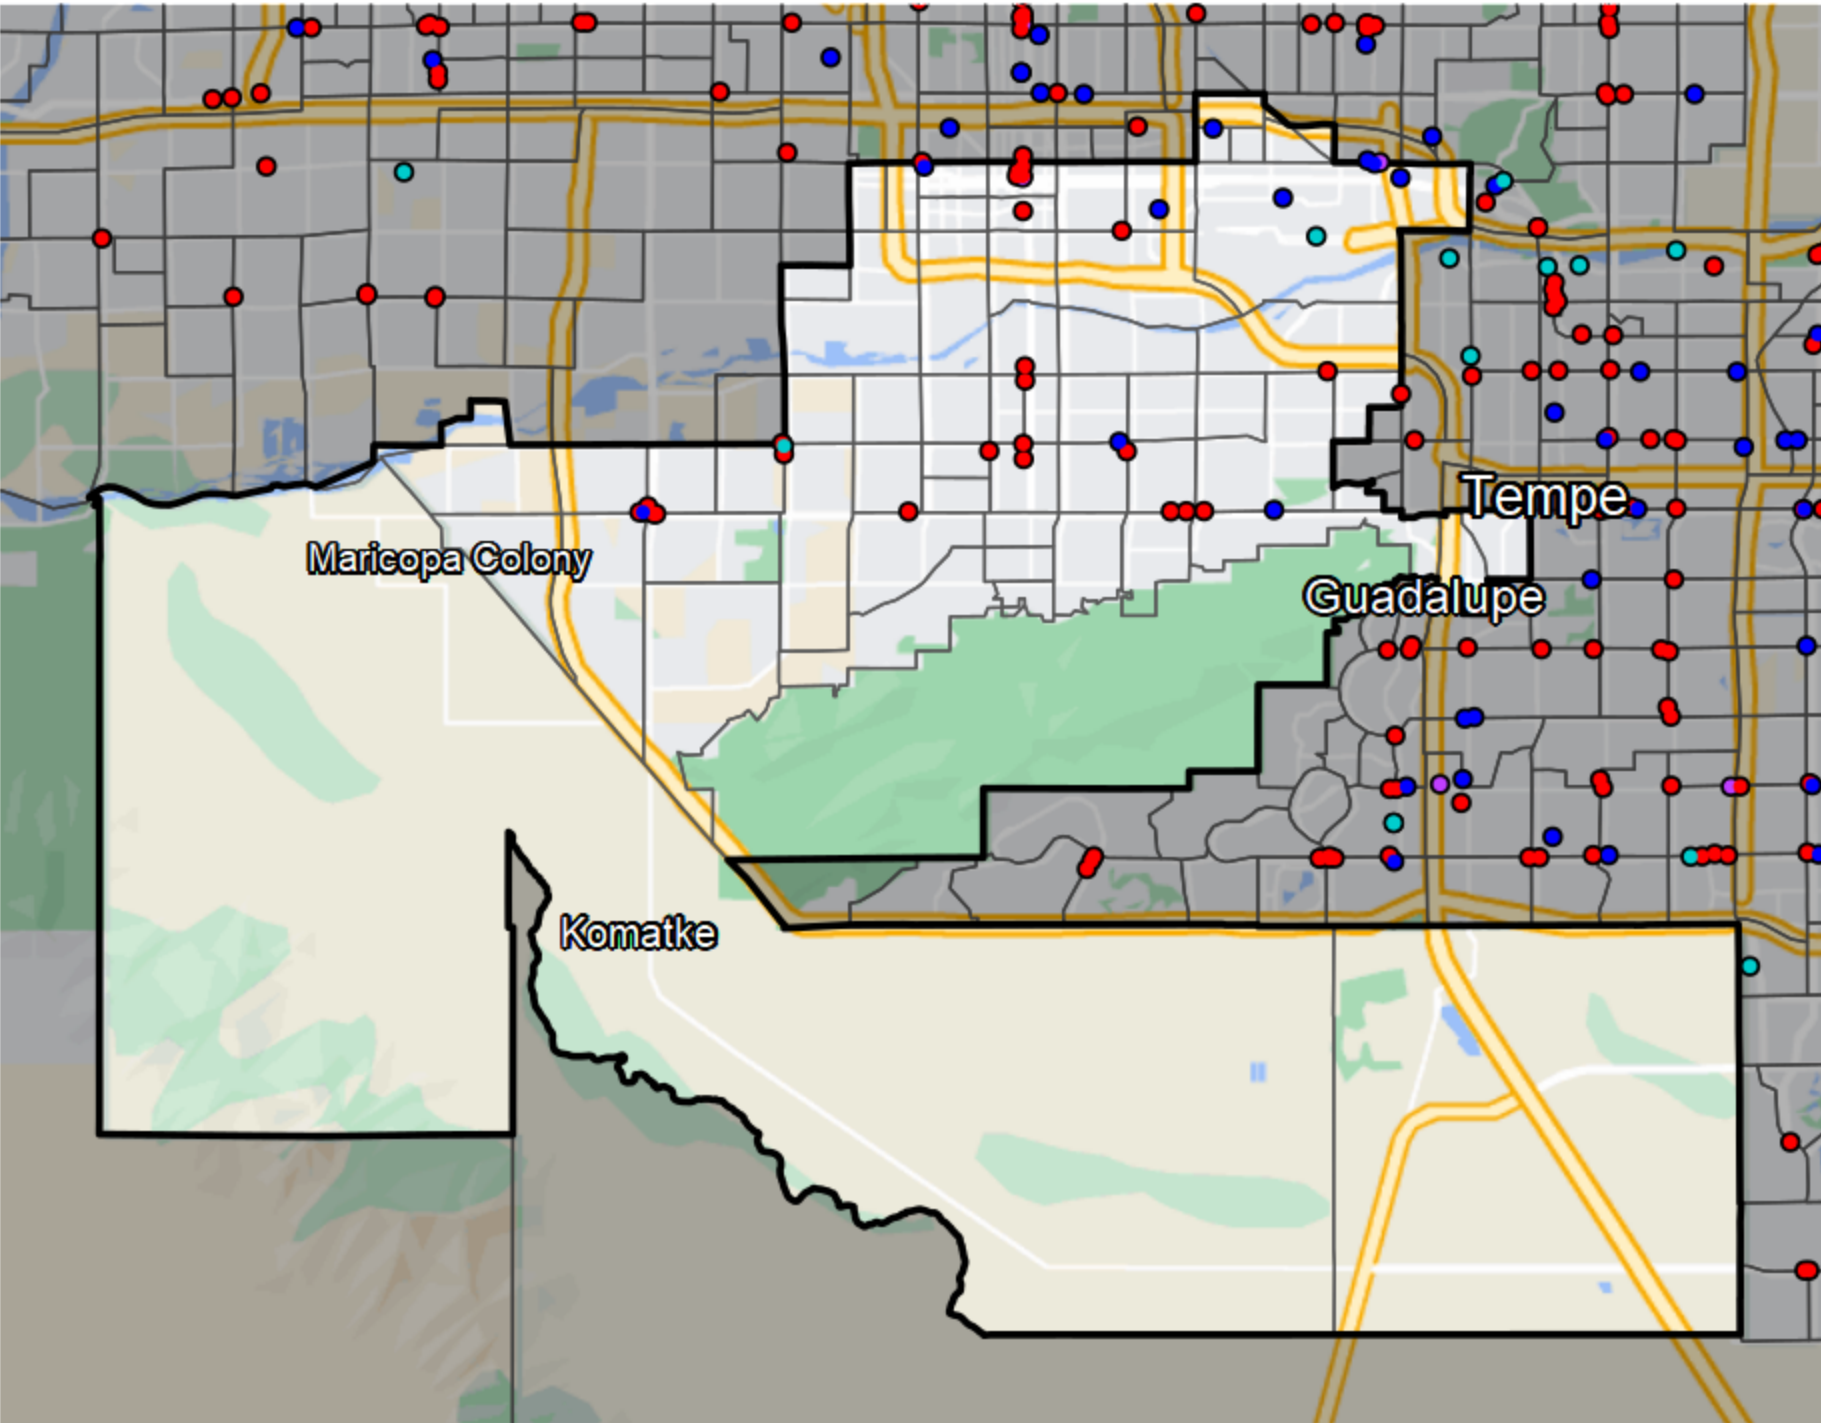

Arizona - State Senate District 27

Banking Desert
No Branches within 10 Miles
of Population Center

Financial Institutions
Bank: 1
Bank, Out-of-State: 23
Credit Union: 9
Credit Union, Out-of-State: 2

Sources: NCUA, FDIC, UW-Madison Population Lab, CDFI, US Census, Google Maps, CUNA