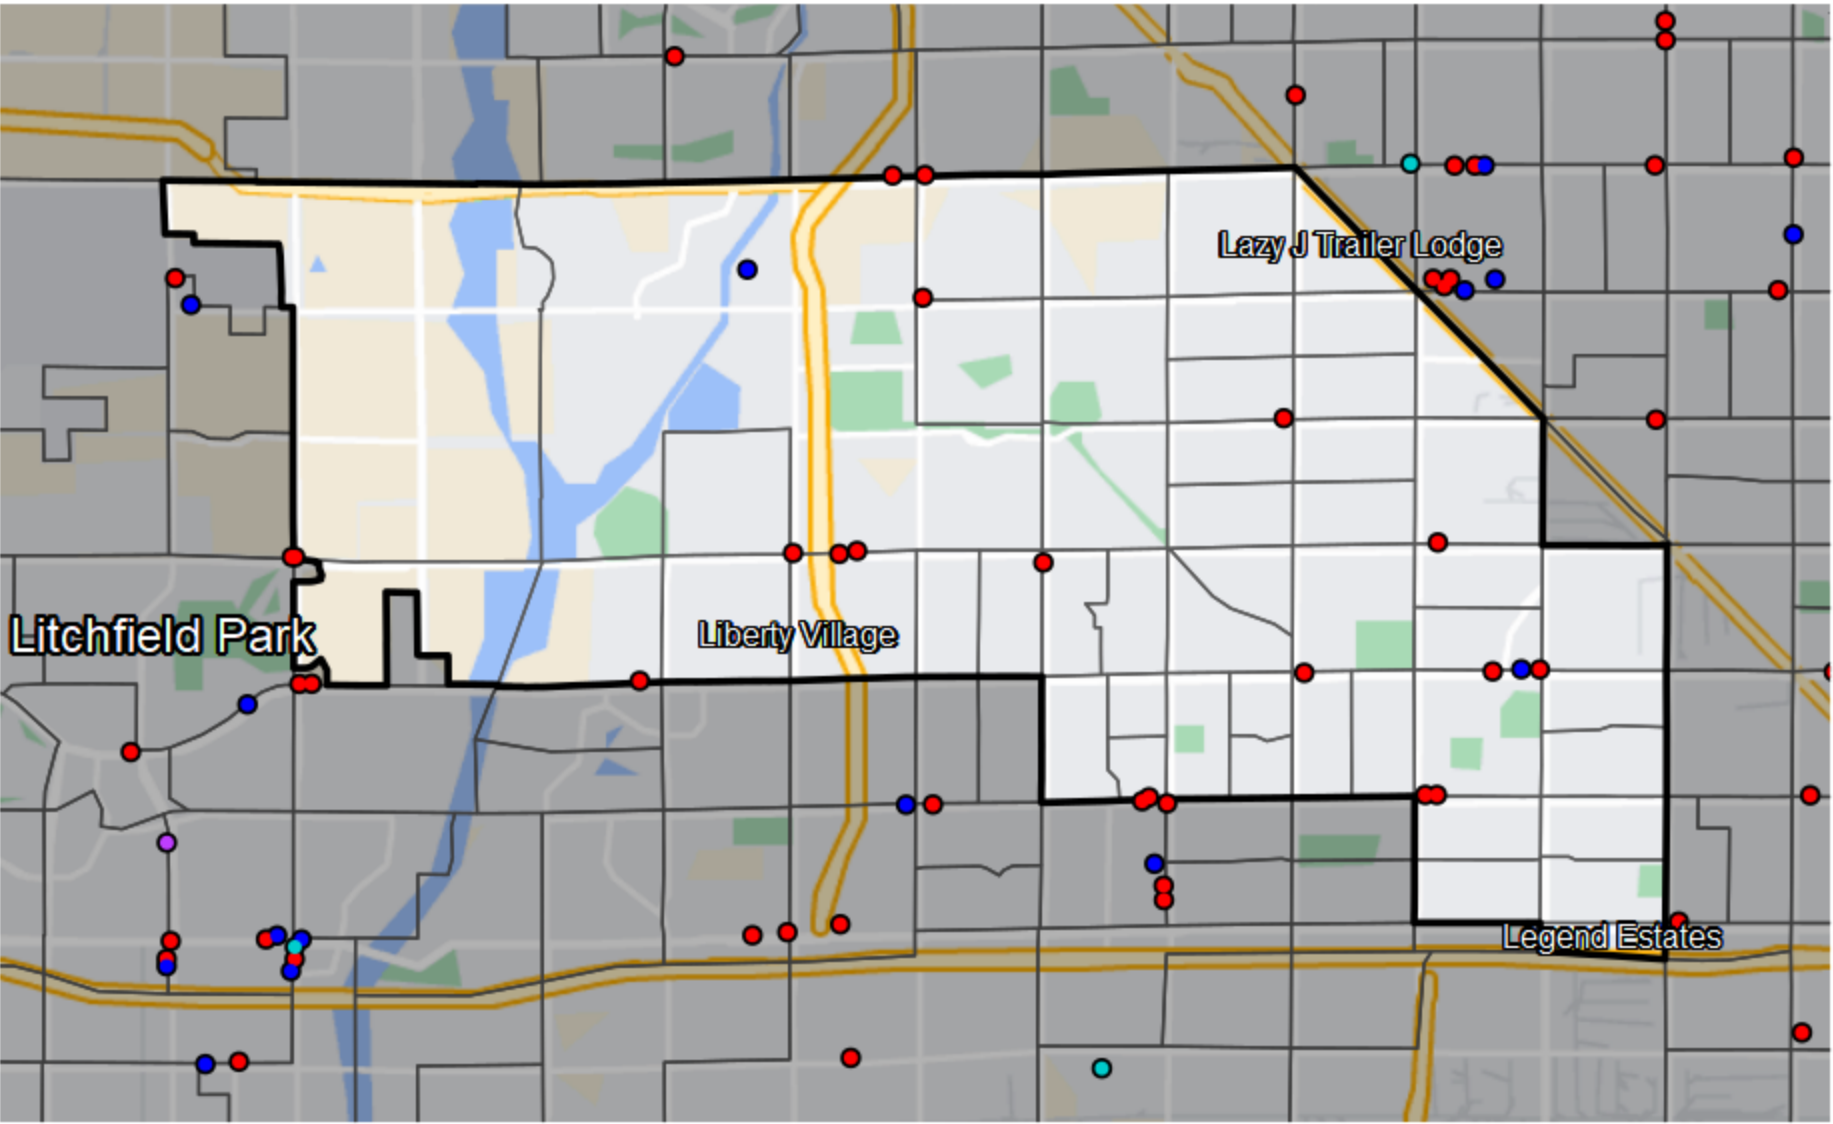

# Arizona - State Senate District 29

- Banking Desert**
- No Branches within 10 Miles of Population Center
- Financial Institutions**
- Bank: 0
  - Bank, Out-of-State: 15
  - Credit Union: 2
  - Credit Union, Out-of-State: 0

Sources: NCUA, FDIC, UW-Madison Population Lab, CDFI, US Census, Google Maps, CUNA