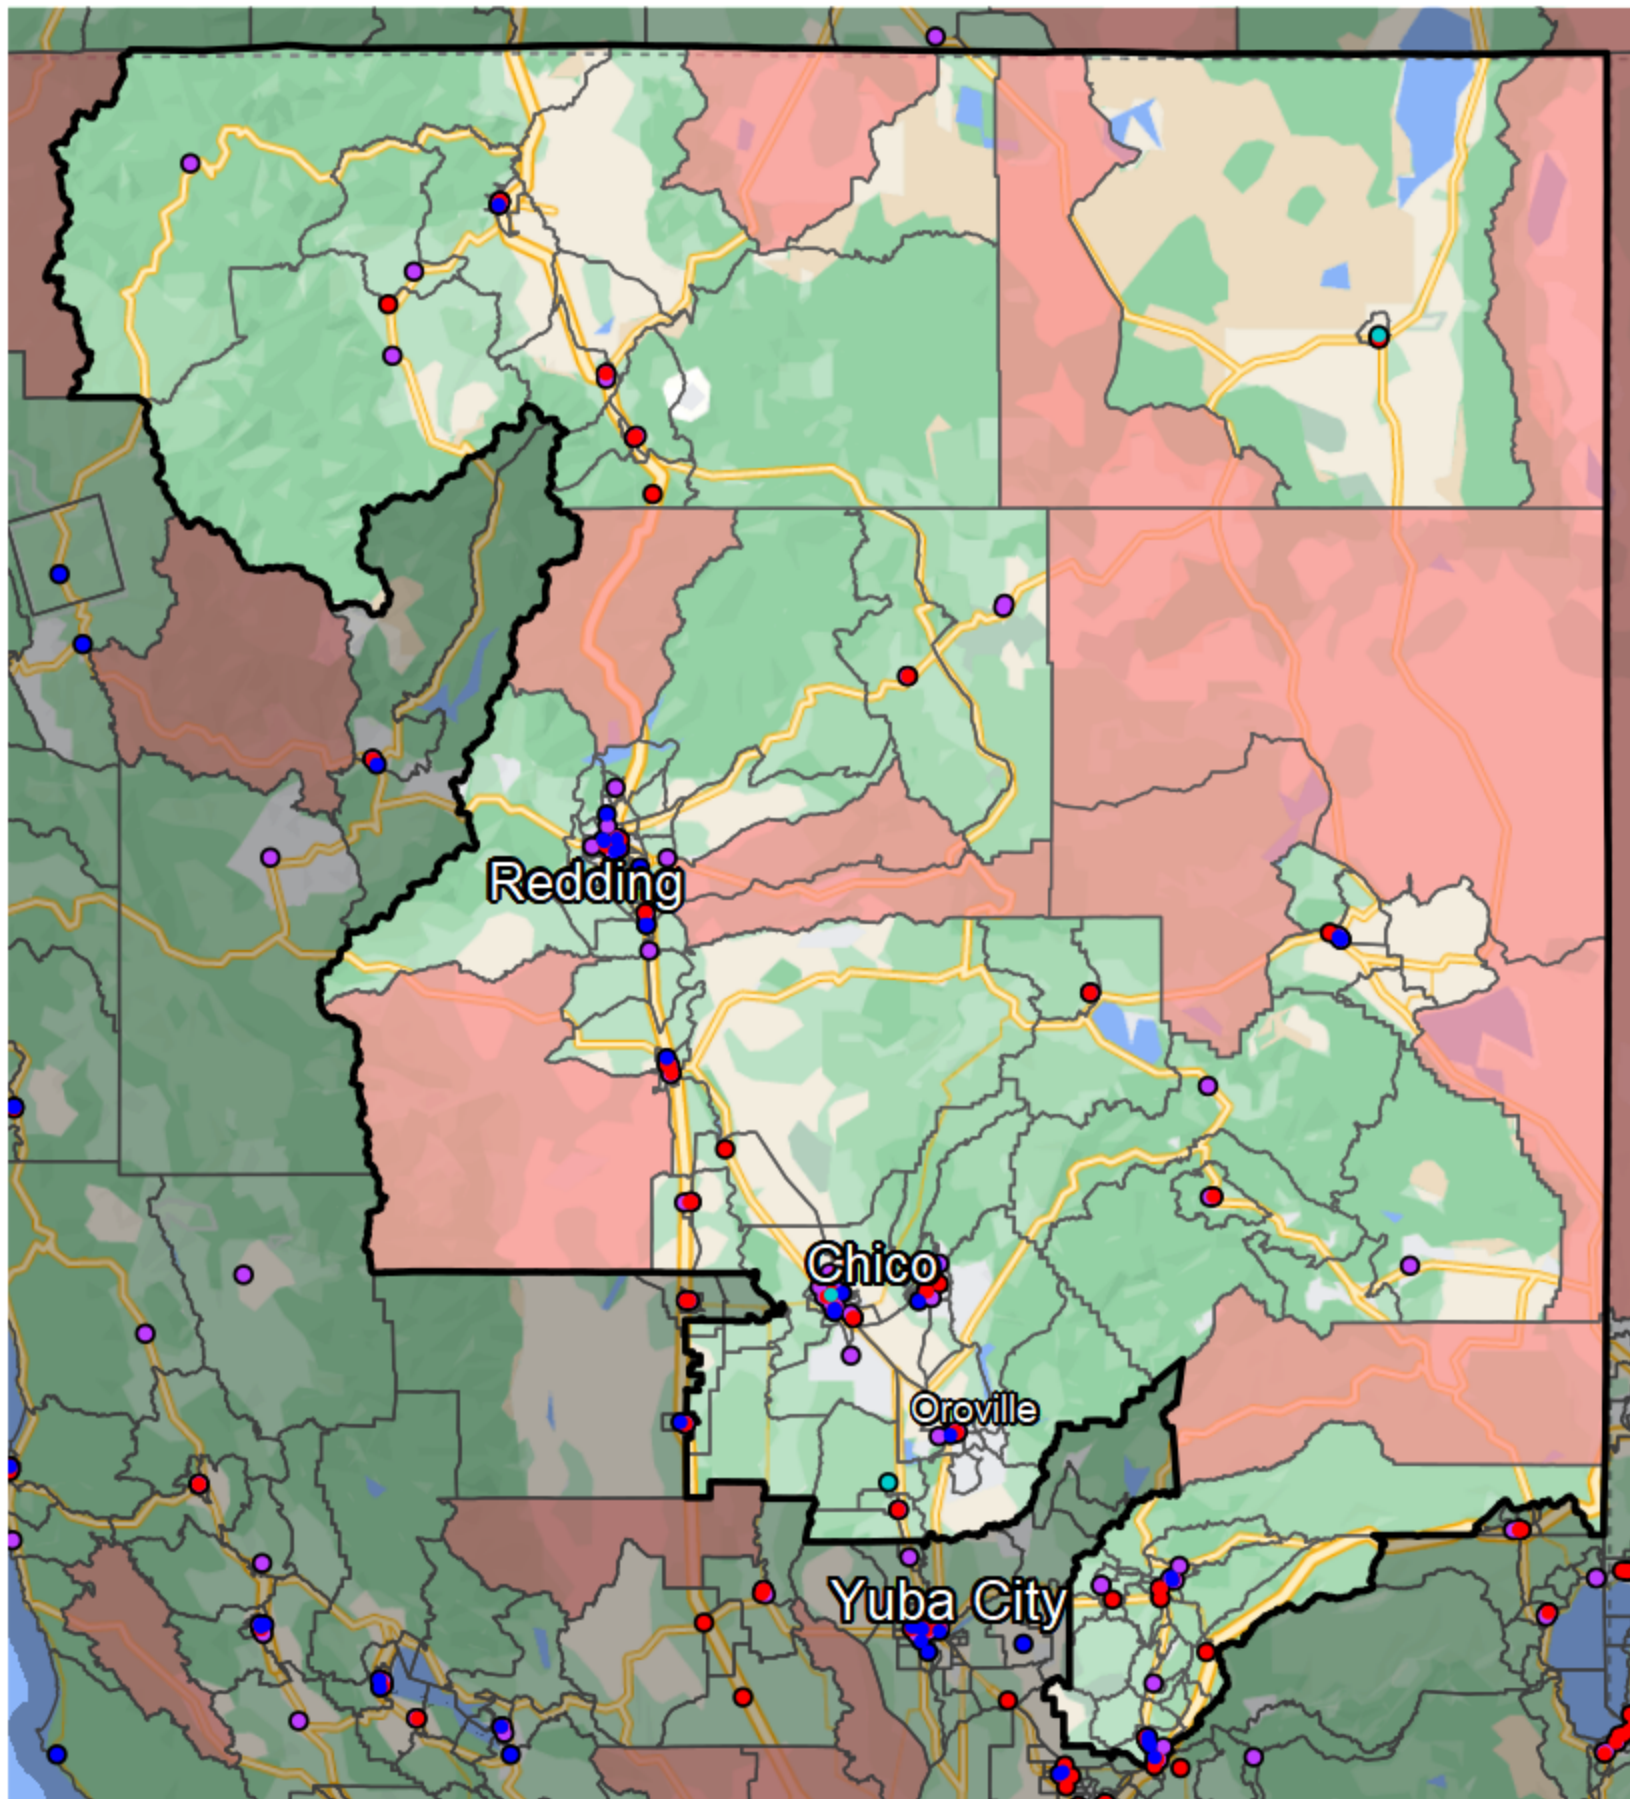

California - Congressional District 1

Banking Desert

No Branches within 10 Miles of Population Center

Financial Institutions

- Bank: 77
- Bank, Out-of-State: 66
- Credit Union: 25
- Credit Union, Out-of-State: 3