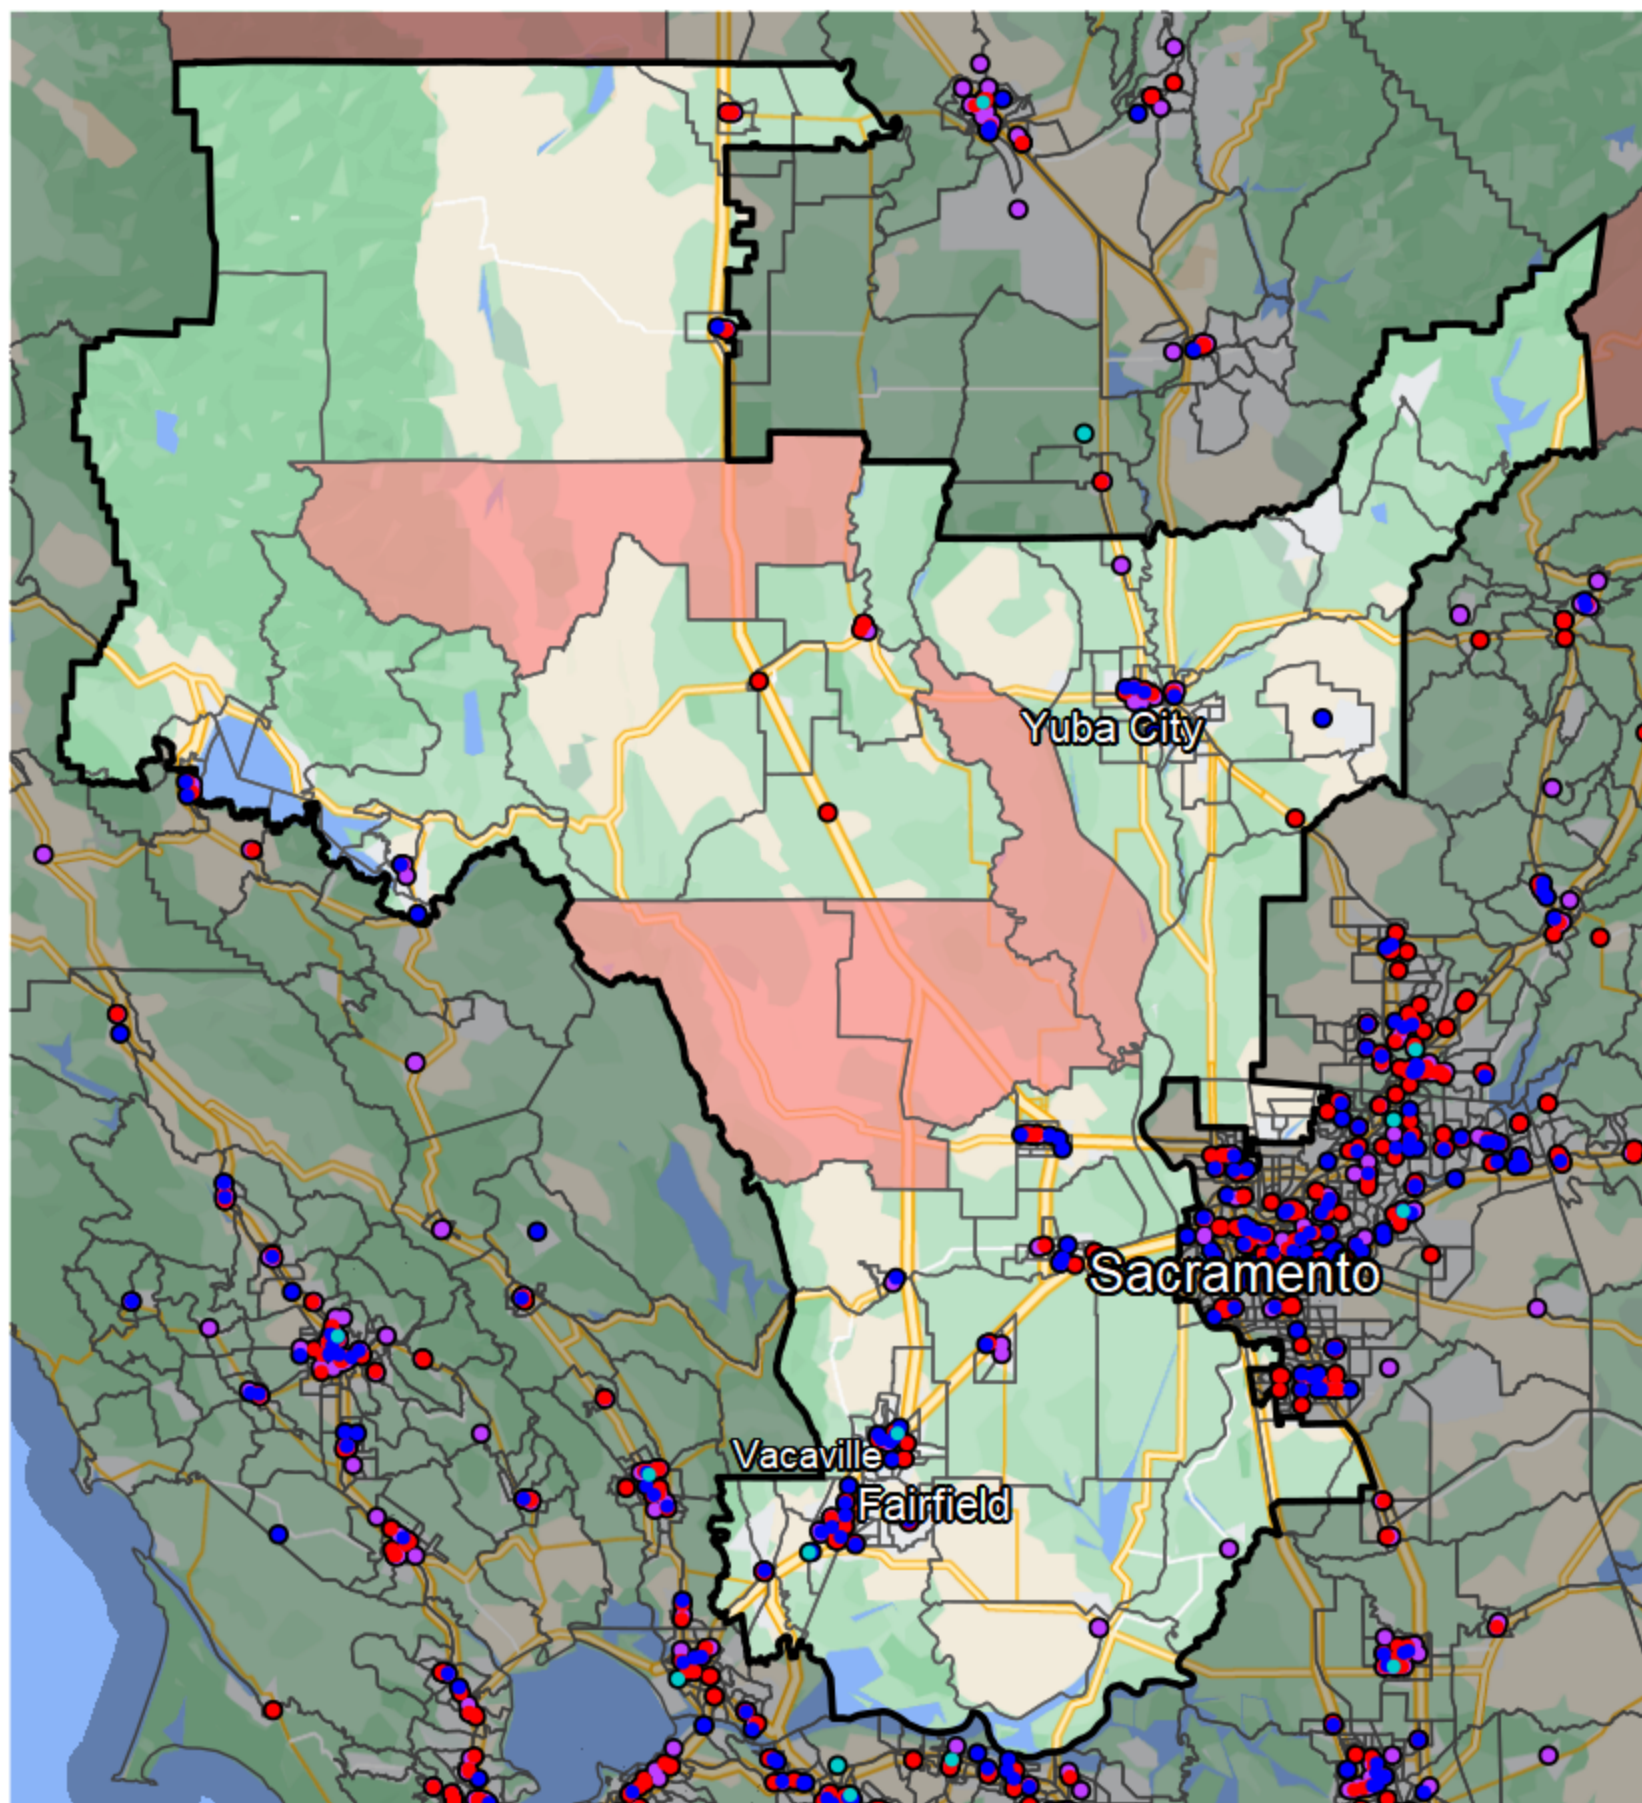

# California - Congressional District 3

## Financial Institutions

- Bank: 40
- Bank, Out-of-State: 58
- Credit Union: 40
- Credit Union, Out-of-State: 2

## Banking Desert

- No Branches within 10 Miles of Population Center