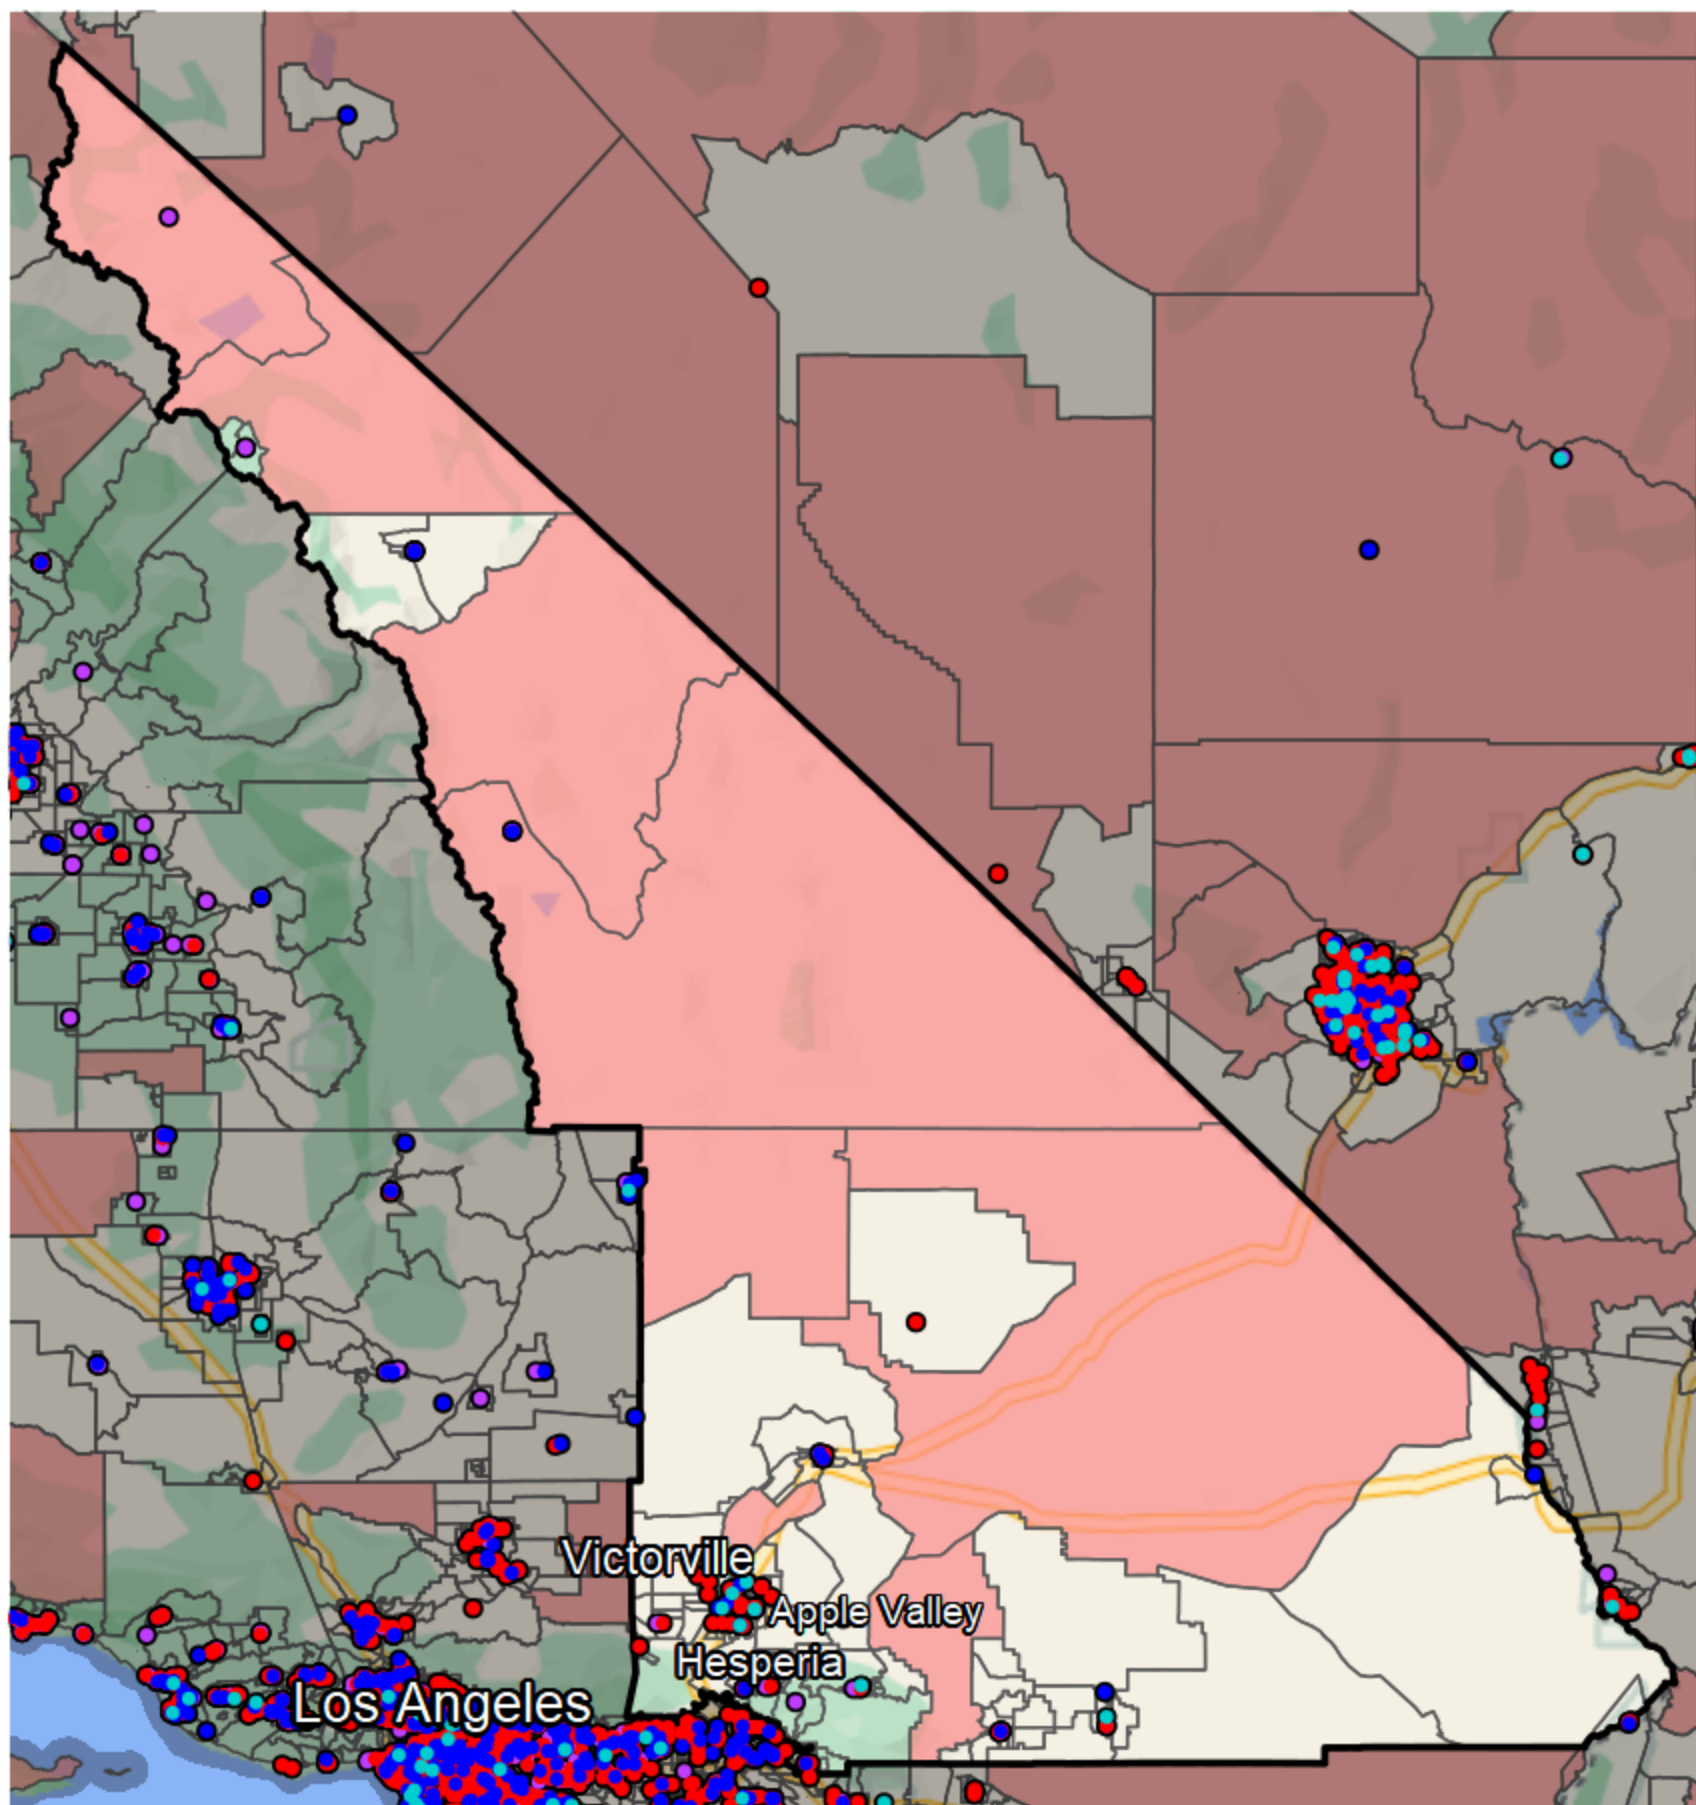

California - Congressional District 8

Banking Desert

No Branches within 10 Miles of Population Center

Financial Institutions

- Bank: 20
- Bank, Out-of-State: 52
- Credit Union: 16
- Credit Union, Out-of-State: 7