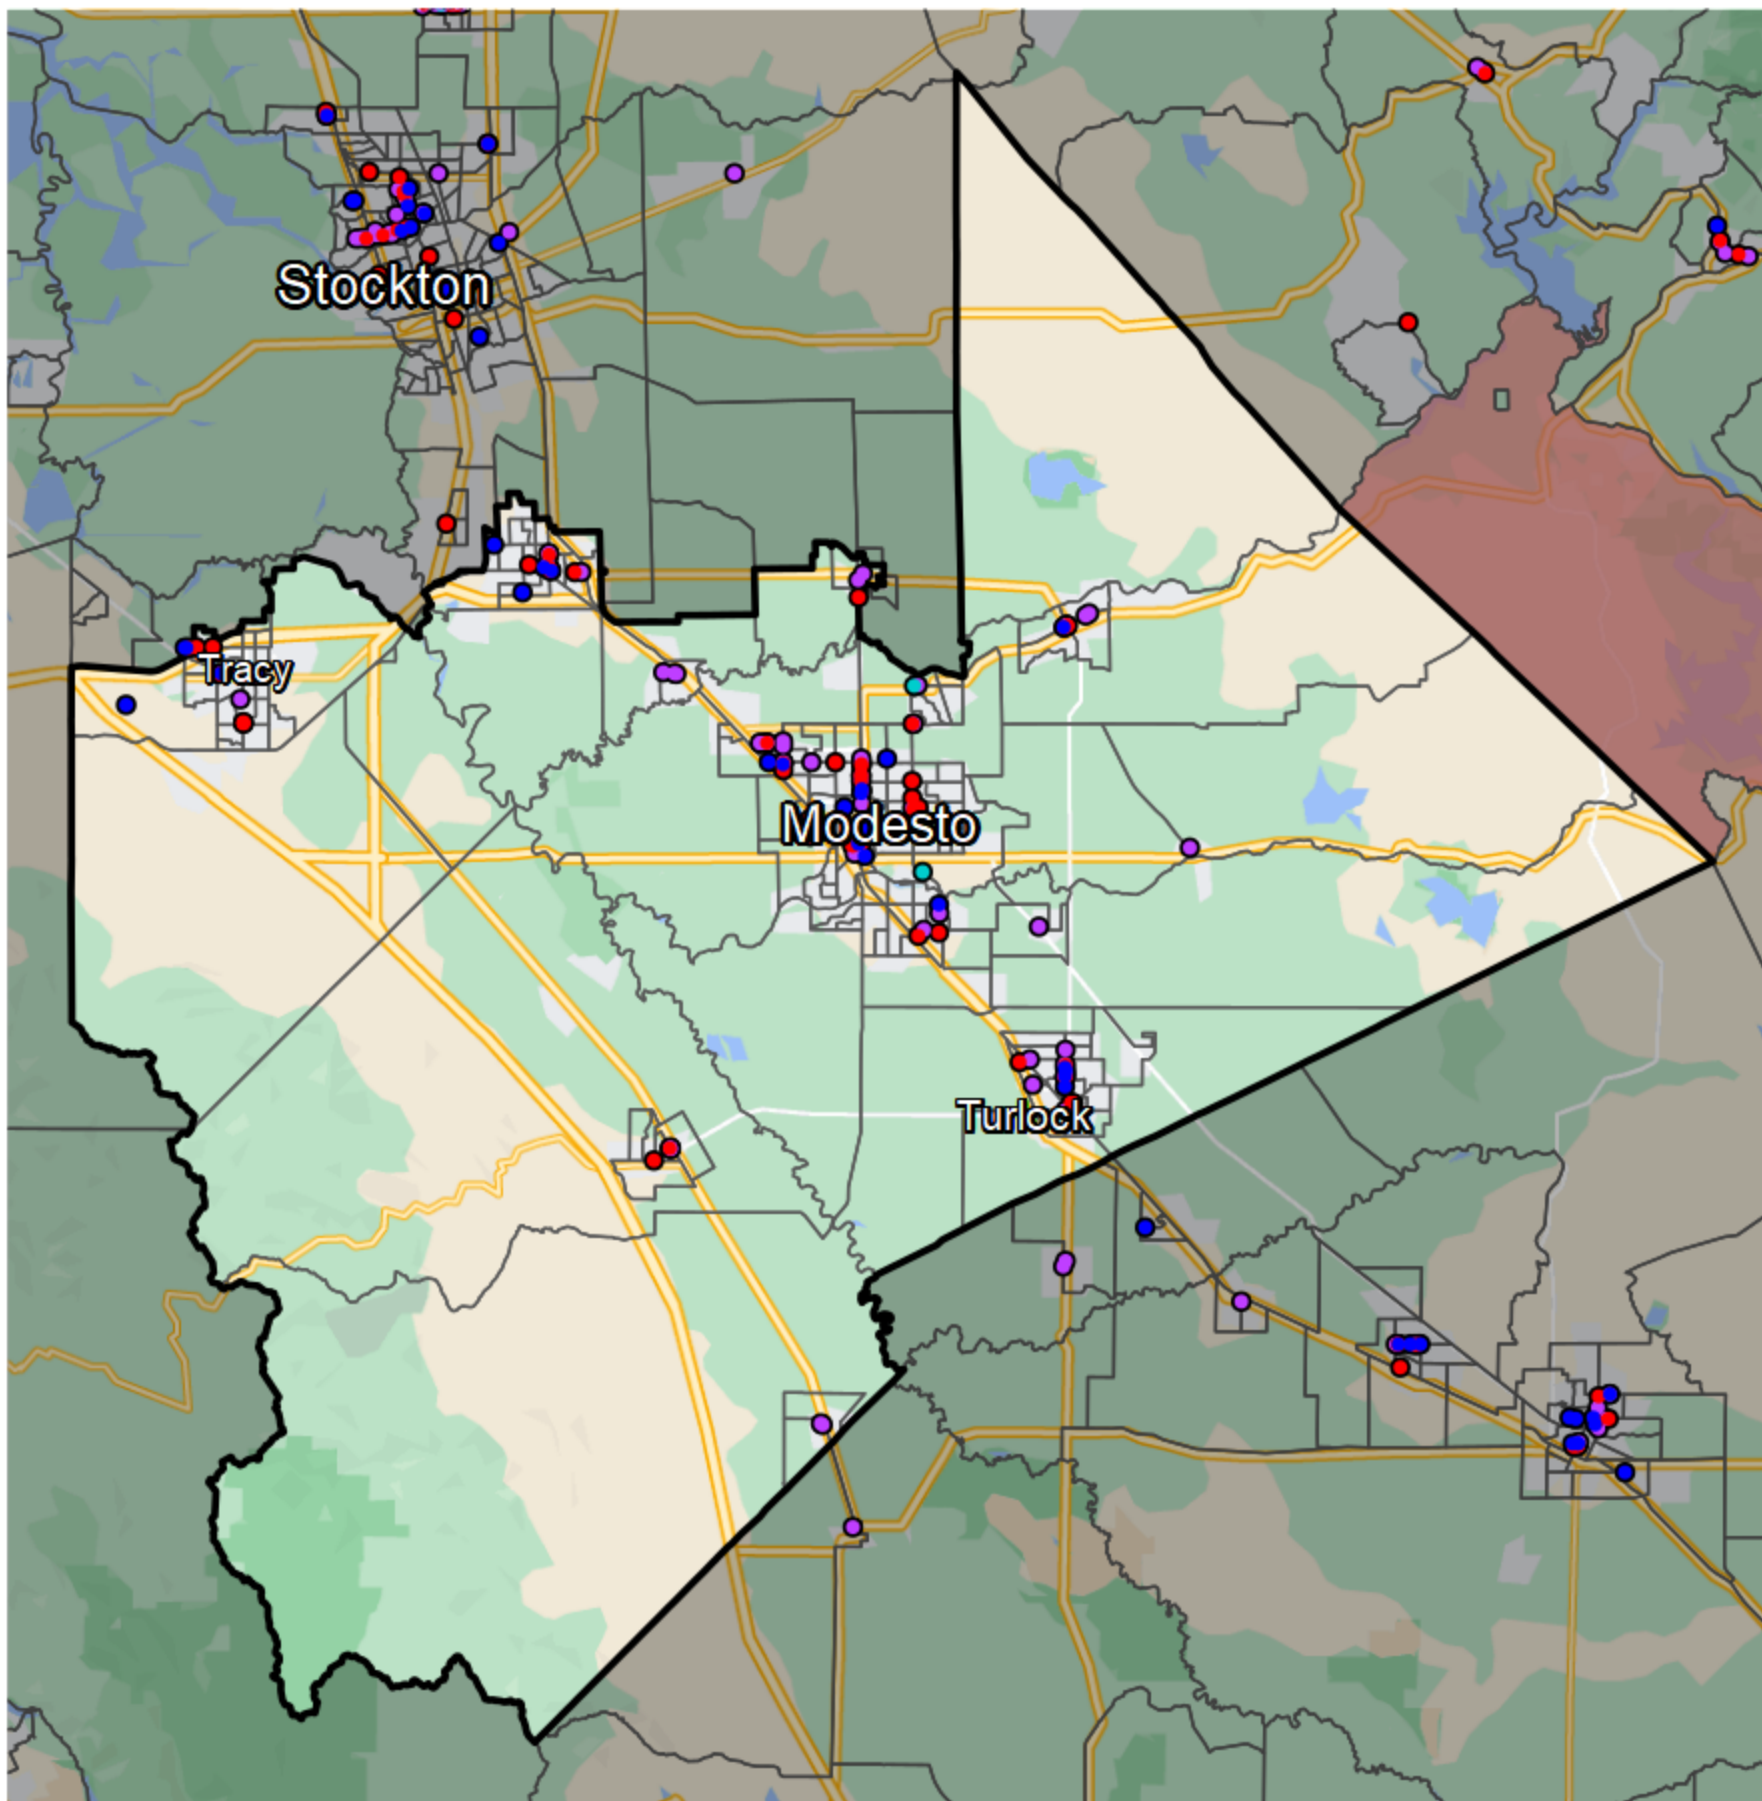

# California - Congressional District 10

## Banking Desert

No Branches within 10 Miles of Population Center