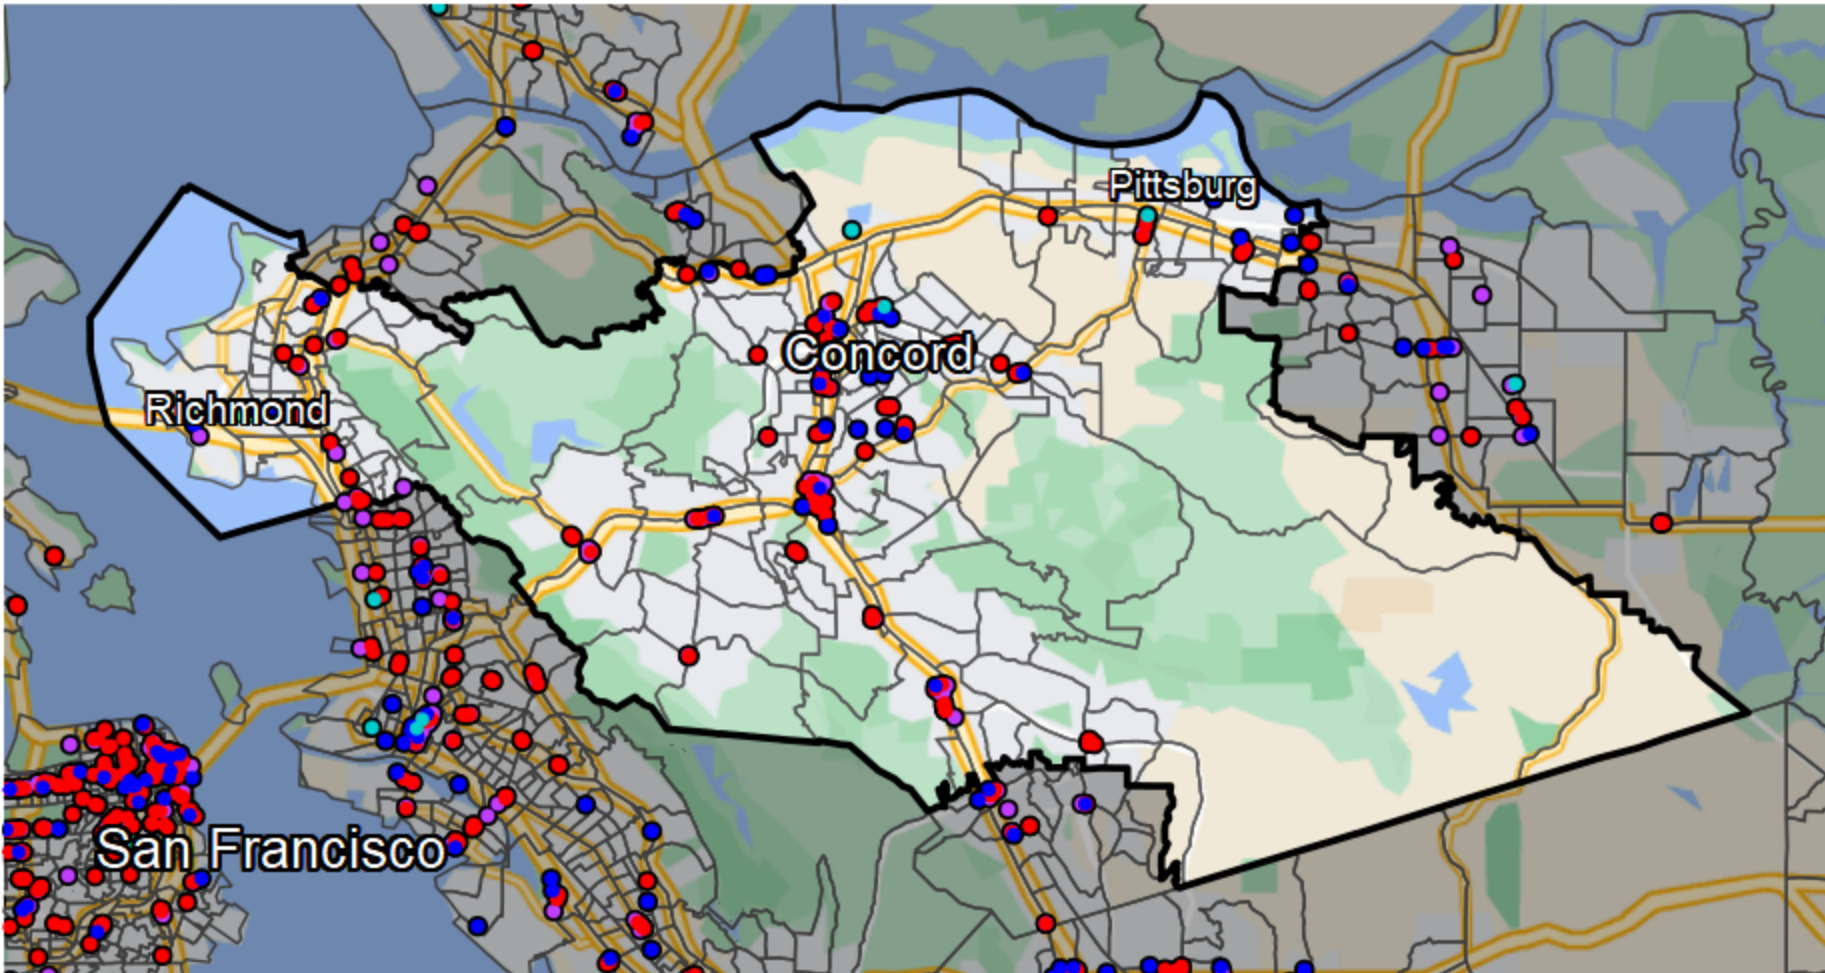

## California - Congressional District 11

**Banking Desert**  
No Branches within 10 Miles of Population Center

**Financial Institutions**

- Bank: 54
- Bank, Out-of-State: 101
- Credit Union: 29
- Credit Union, Out-of-State: 3

Sources: NCUA, FDIC, UW-Madison Population Lab, CDFI, US Census, Google Maps, CUNA