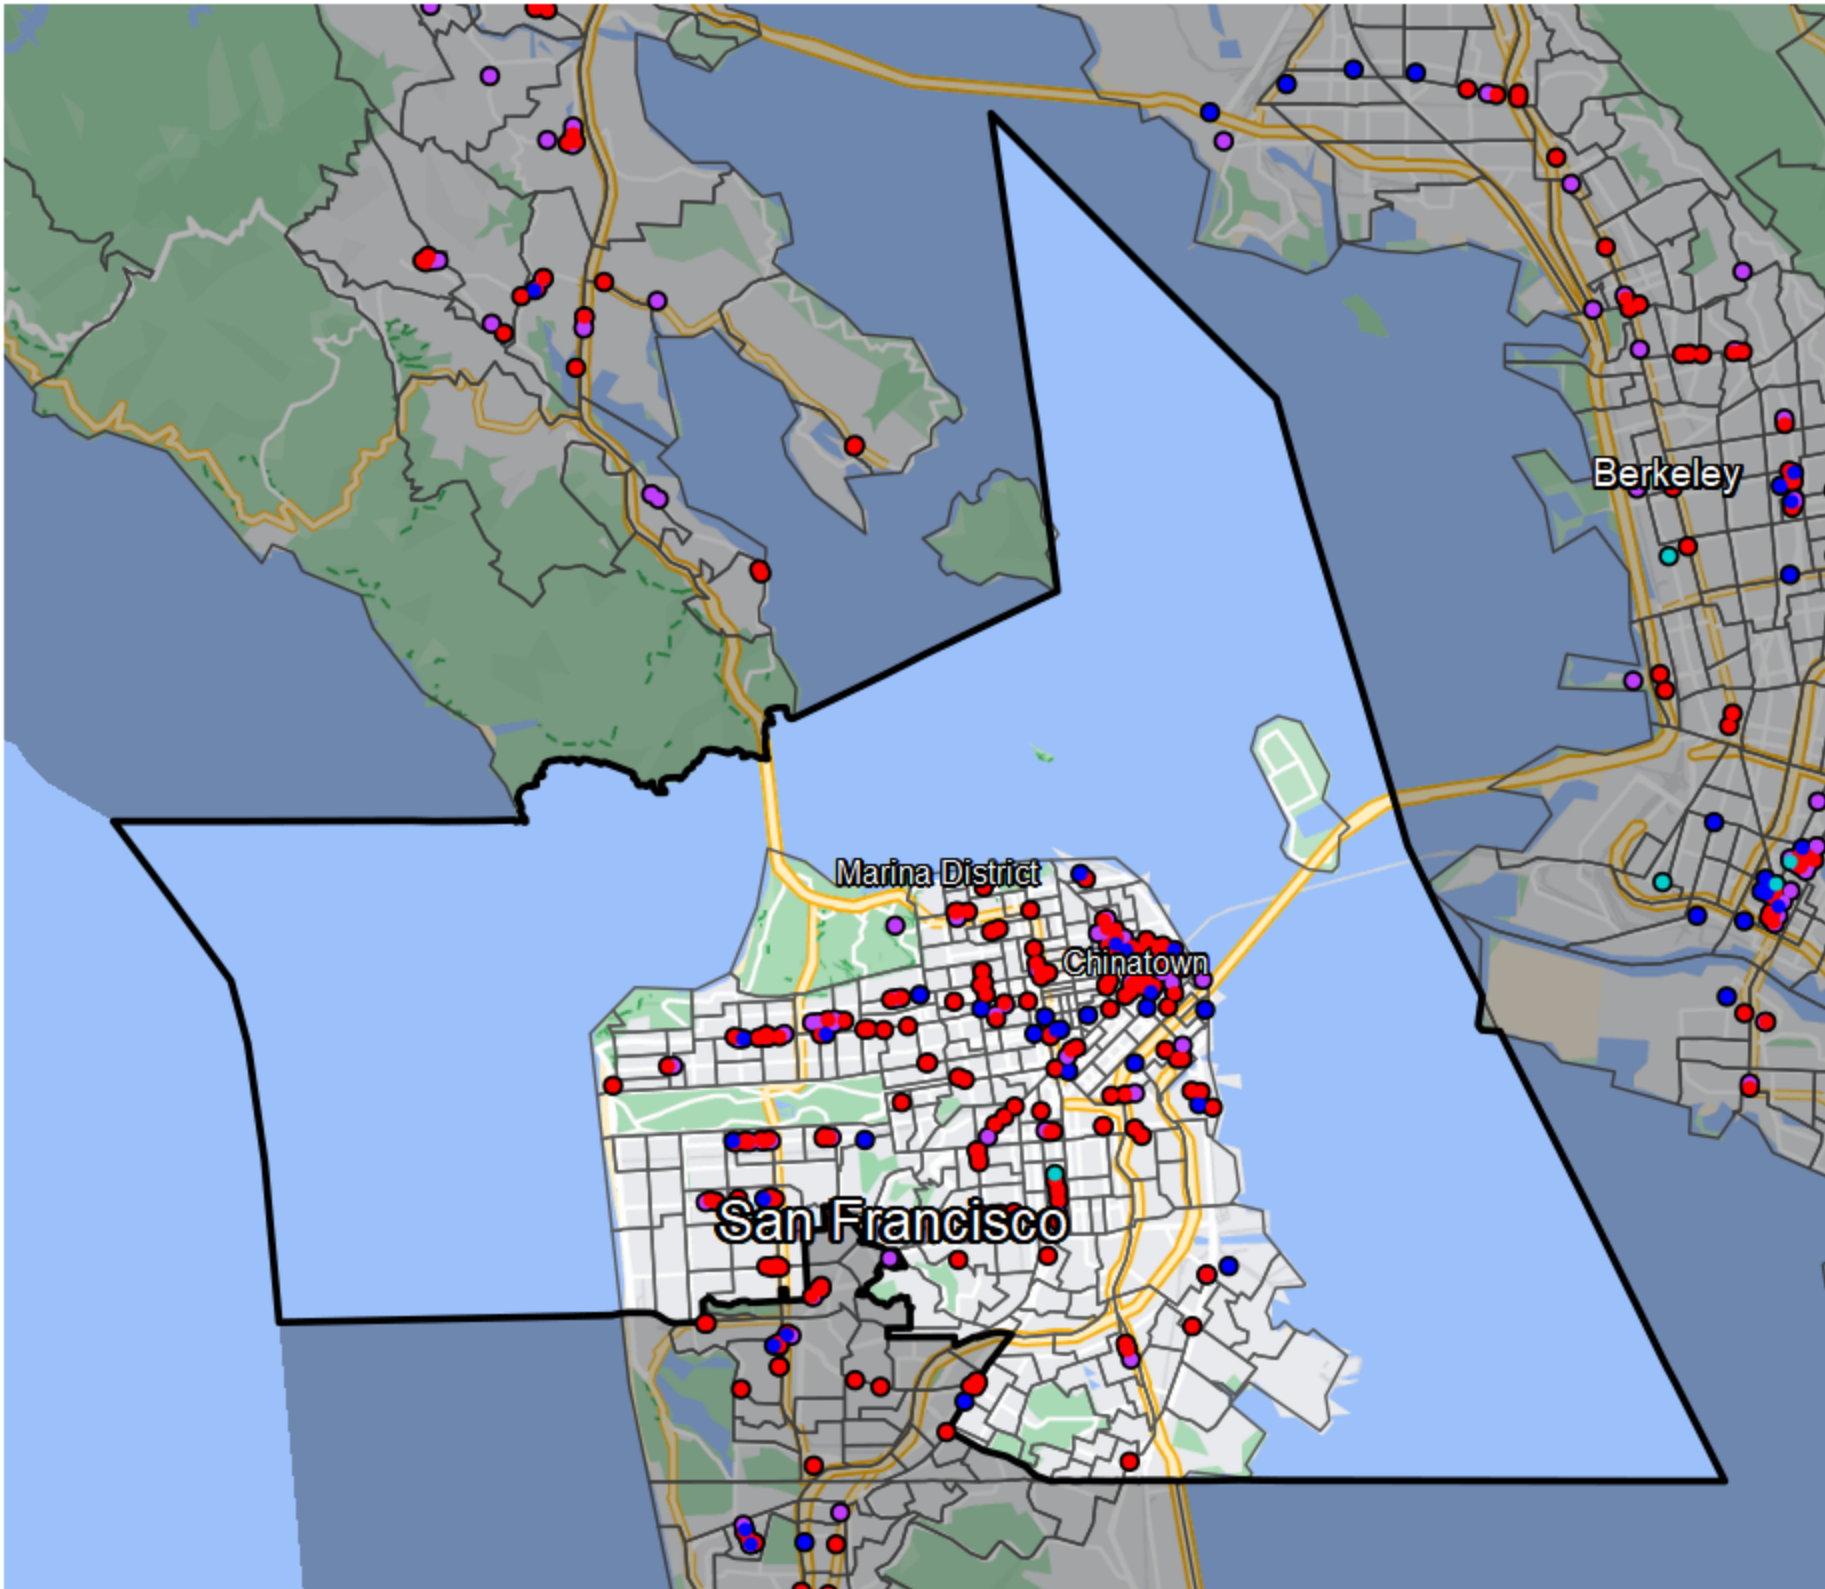

# California - Congressional District 12

- Banking Desert**
- No Branches within 10 Miles of Population Center
- Financial Institutions**
- Bank: 69
  - Bank, Out-of-State: 178
  - Credit Union: 25
  - Credit Union, Out-of-State: 1

Sources: NCUA, FDIC, UW-Madison Population Lab, CDFI, US Census, Google Maps, CUNA