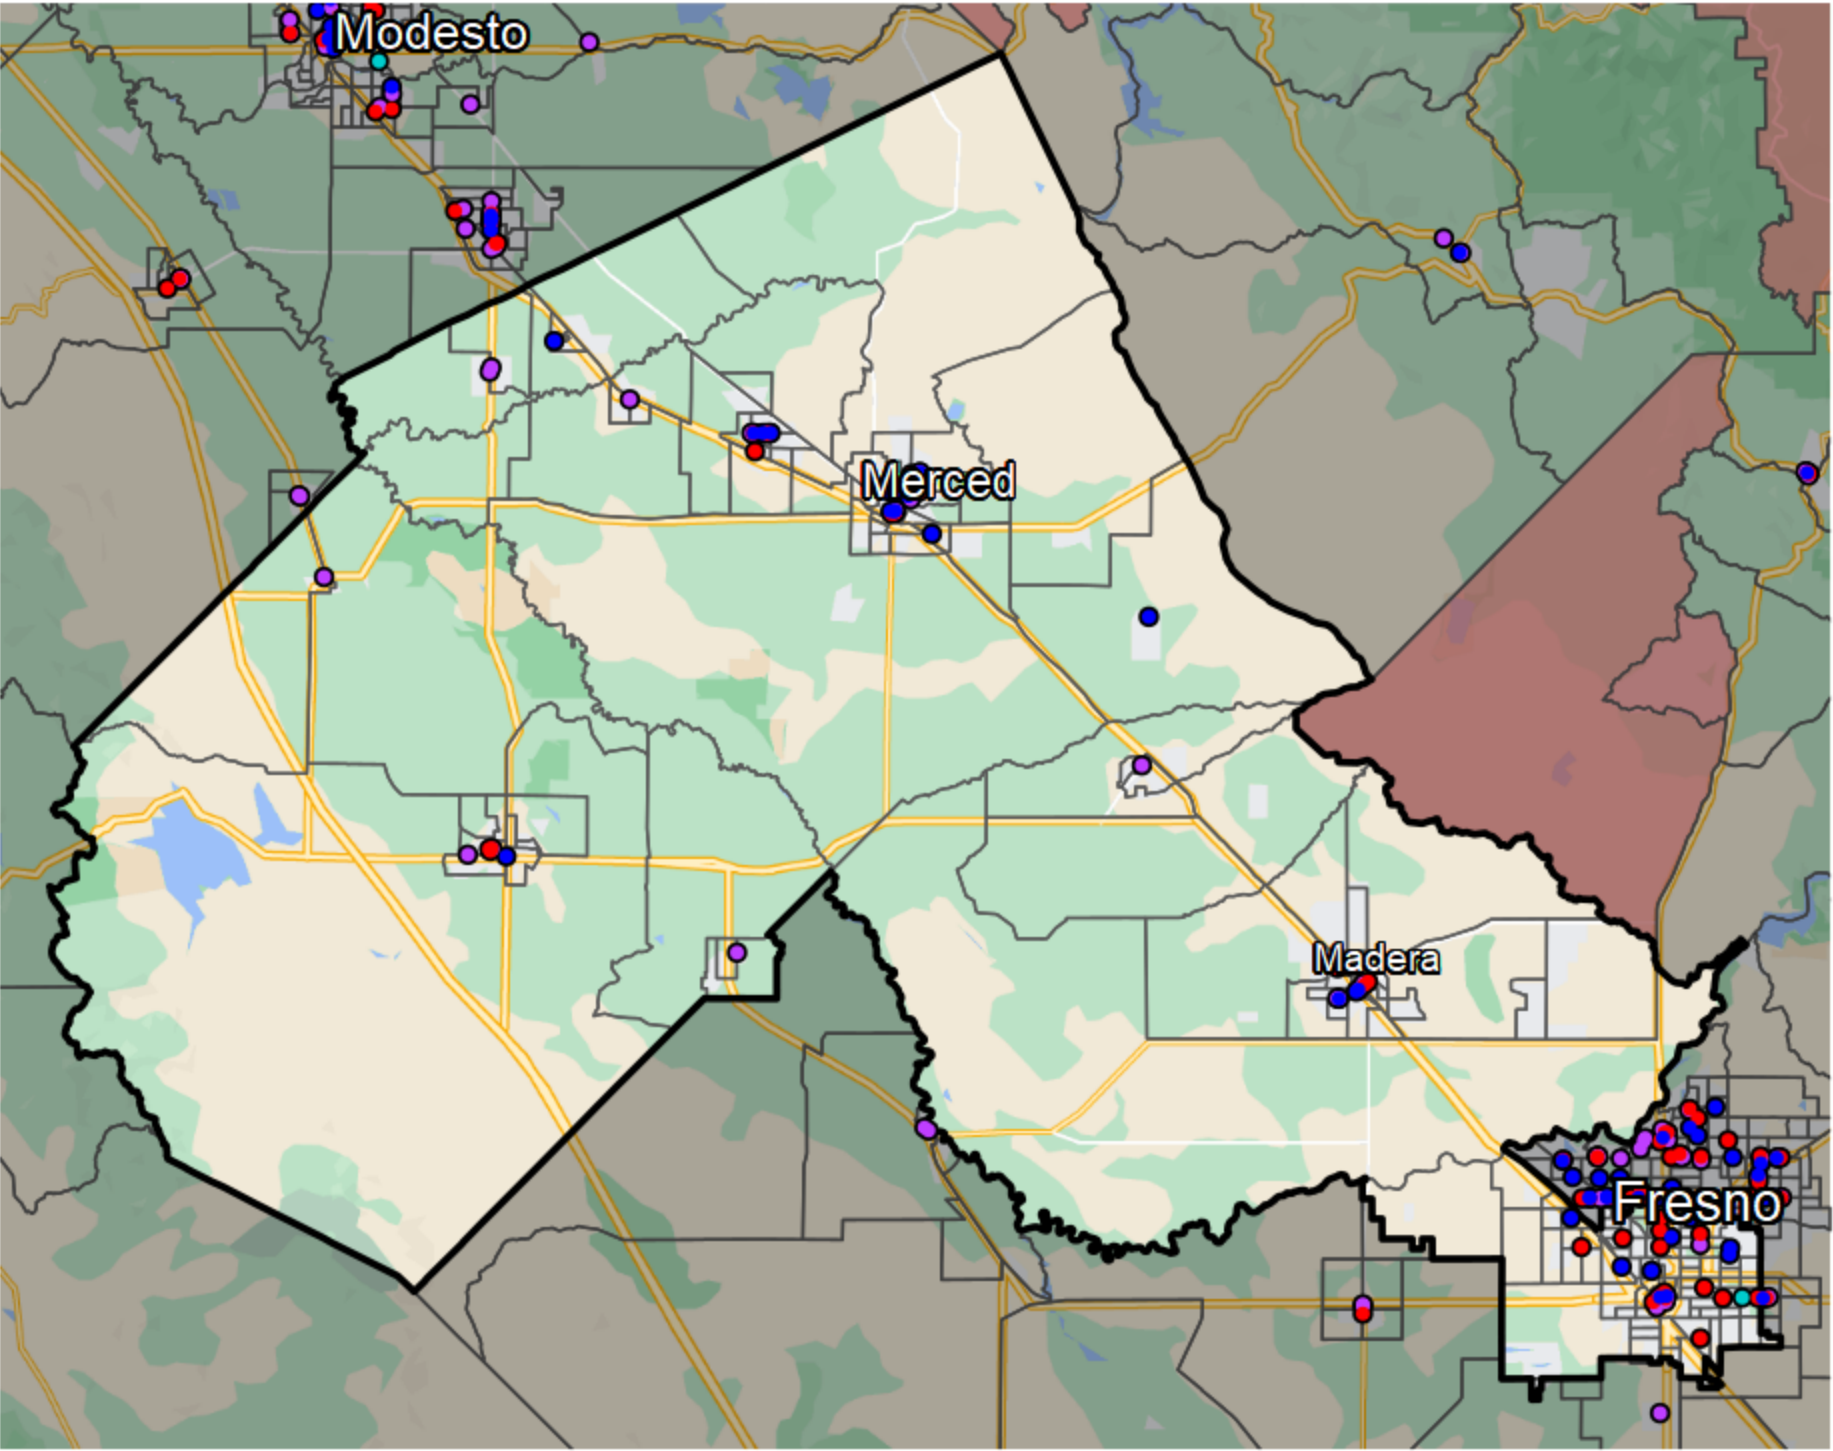

California - Congressional District 16

- Financial Institutions**
- Bank: 28
 - Bank, Out-of-State: 33
 - Credit Union: 27
 - Credit Union, Out-of-State: 1
- Banking Desert**
- No Branches within 10 Miles of Population Center

Sources: NCUA, FDIC, UW-Madison Population Lab, CDFI, US Census, Google Maps, CUNA