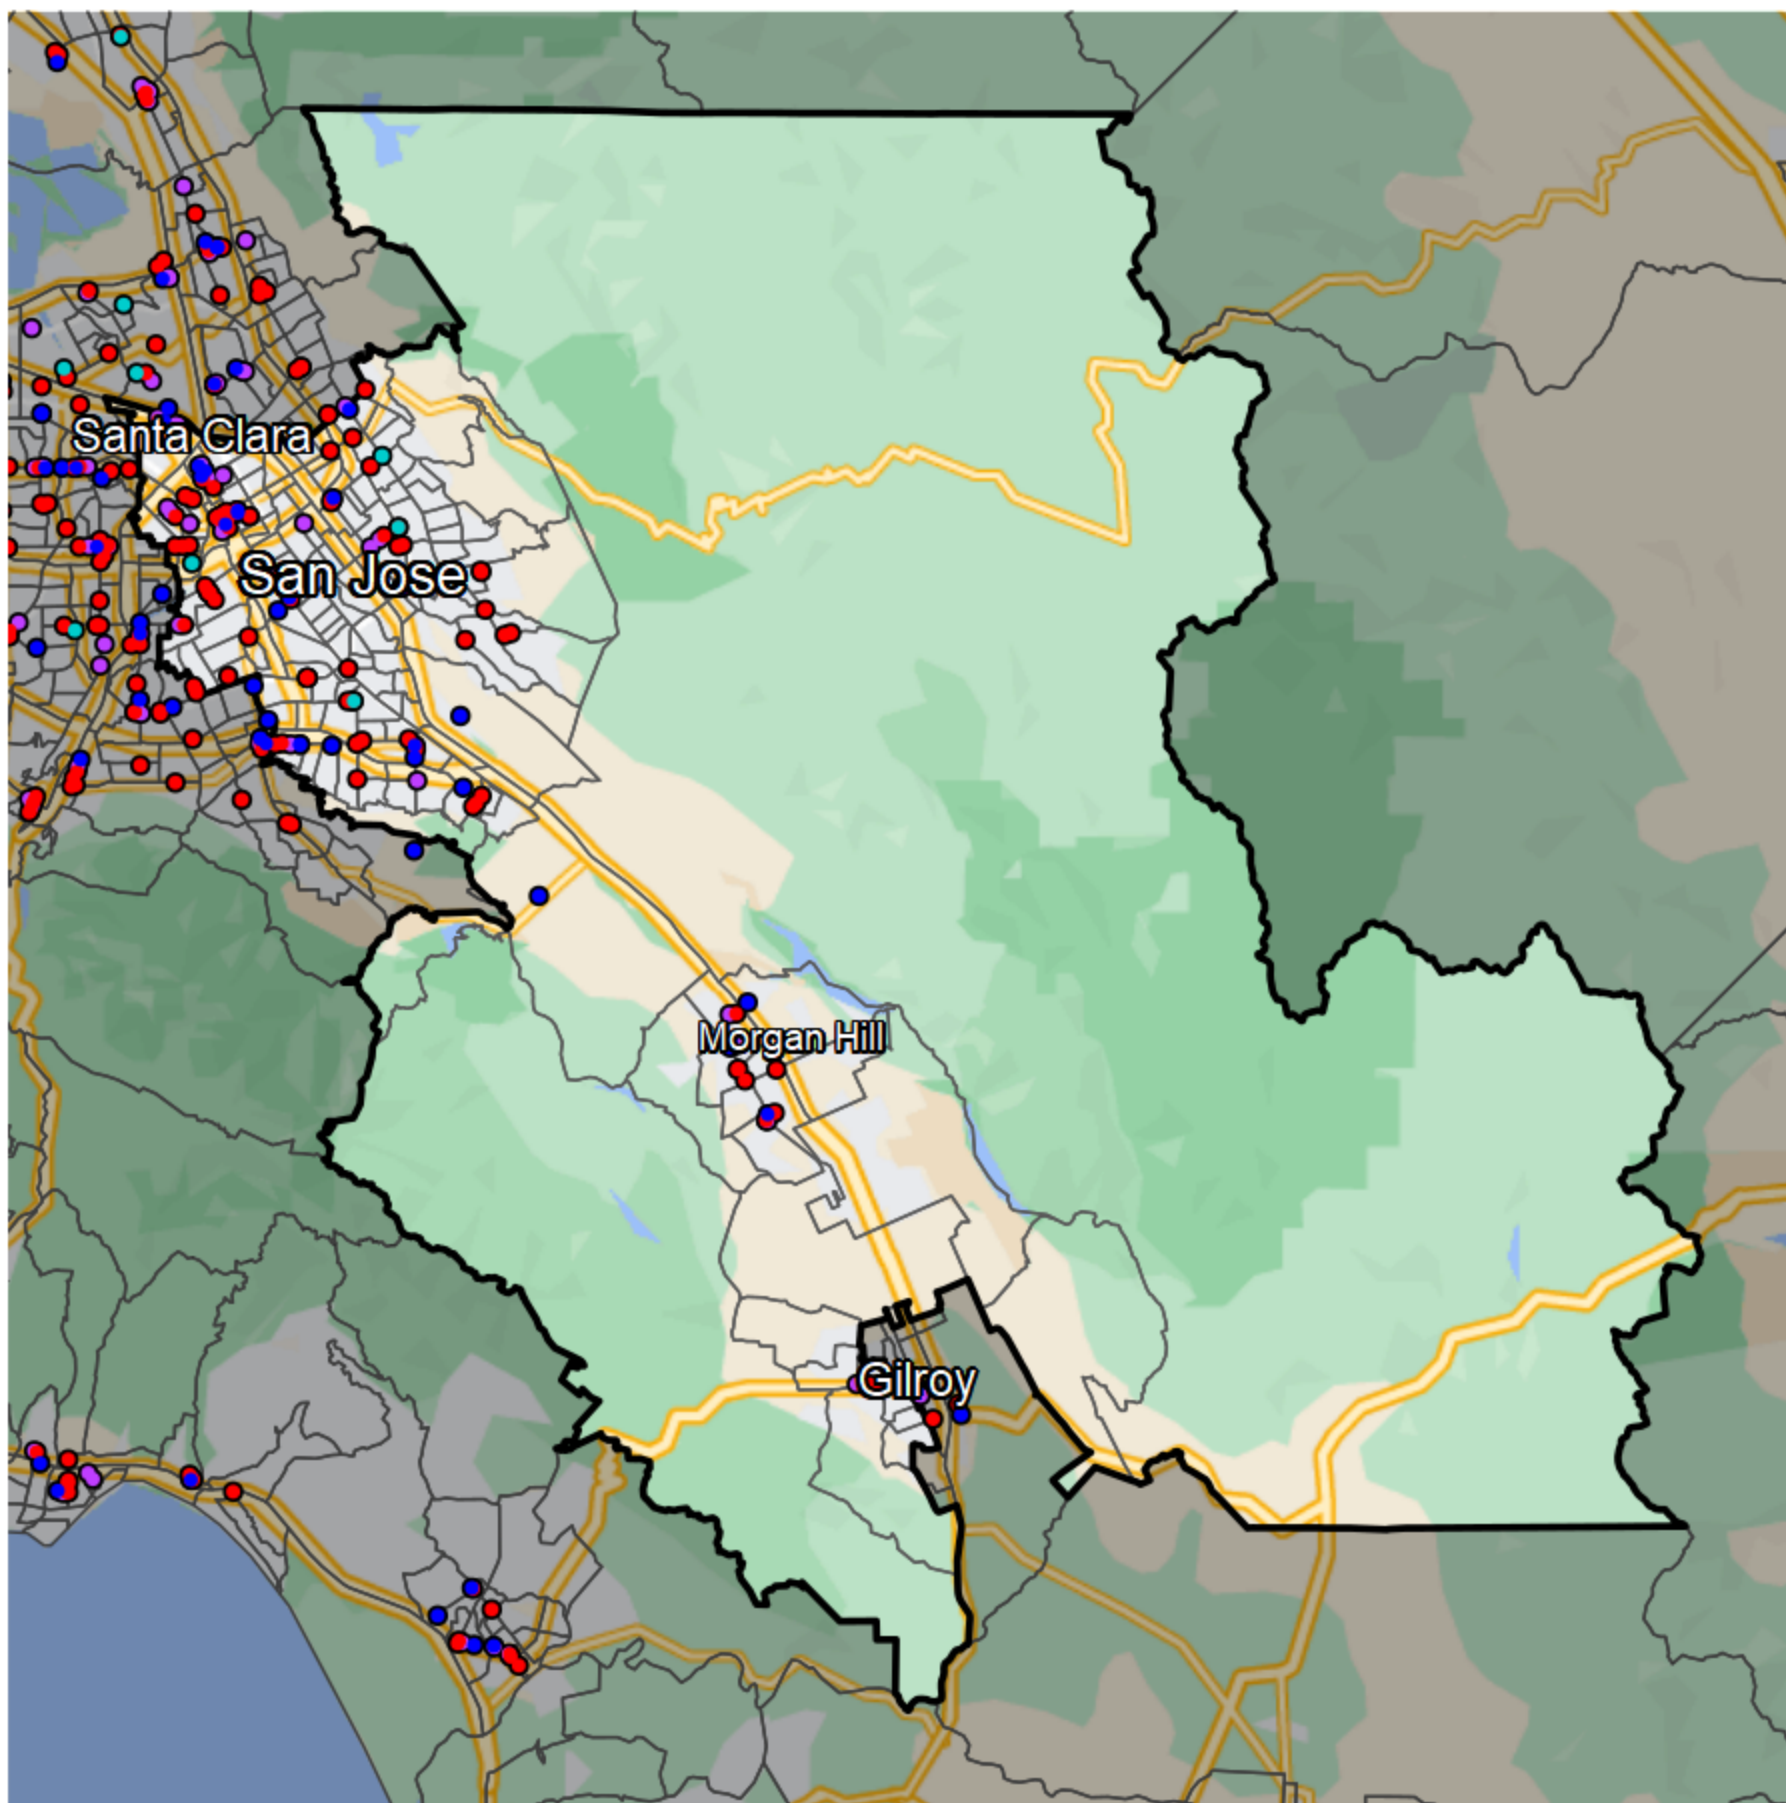

California - Congressional District 19

Banking Desert

 No Branches within 10 Miles of Population Center

Financial Institutions

-  Bank: 28
-  Bank, Out-of-State: 81
-  Credit Union: 24
-  Credit Union, Out-of-State: 4