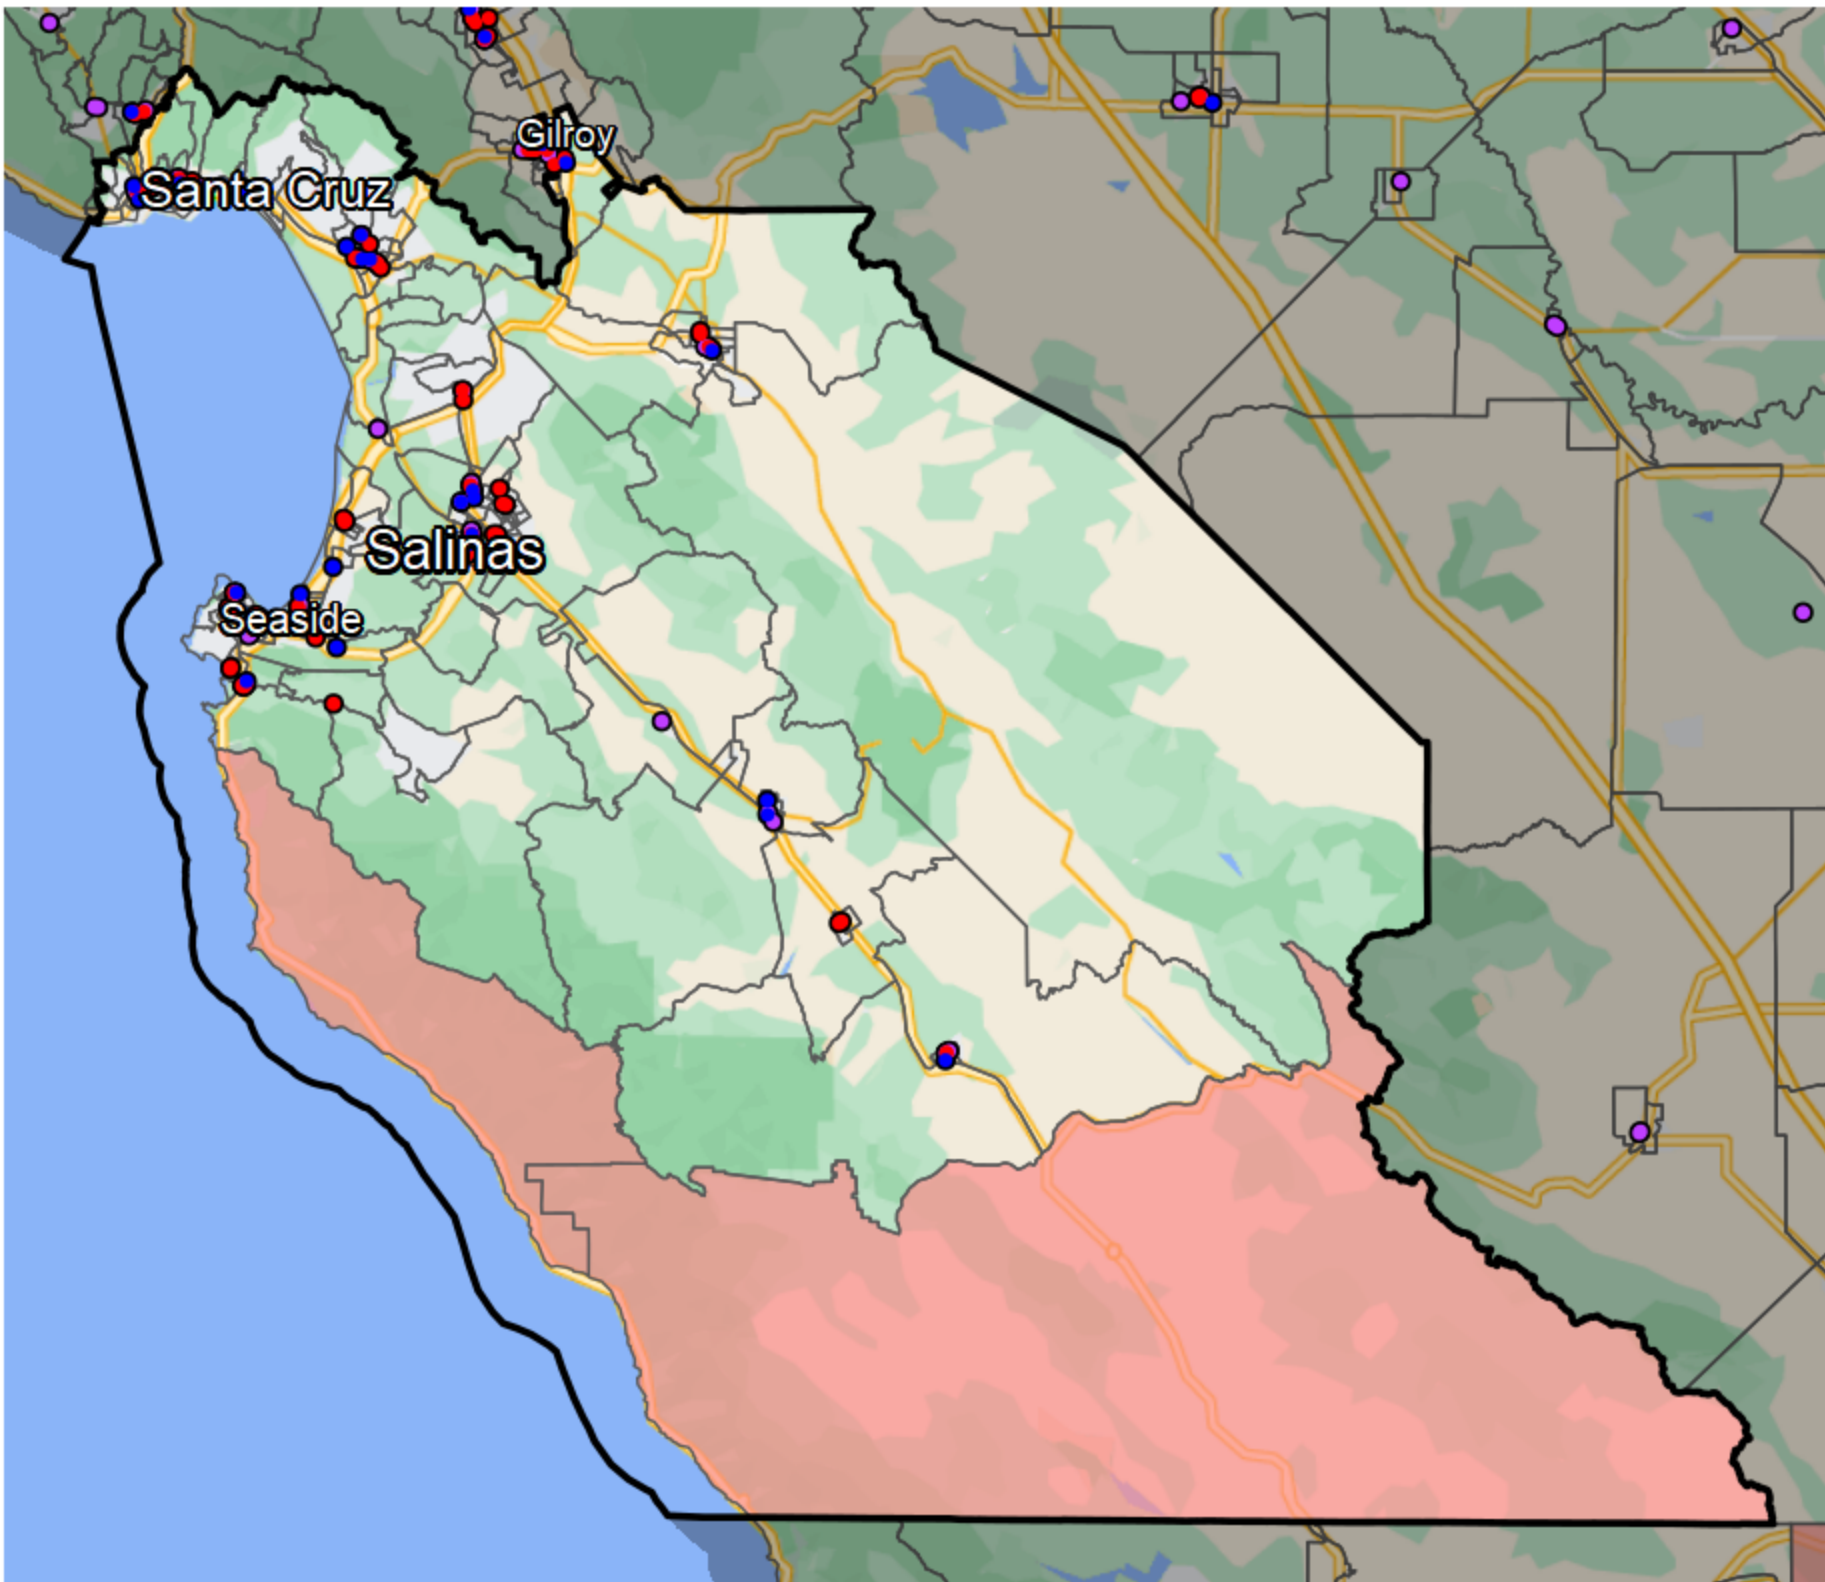

# California - Congressional District 20

**Banking Desert**  
No Branches within 10 Miles of Population Center

**Financial Institutions**

- Bank: 49
- Bank, Out-of-State: 75
- Credit Union: 26
- Credit Union, Out-of-State: 1

Sources: NCUA, FDIC, UW-Madison Population Lab, CDFI, US Census, Google Maps, CUNA